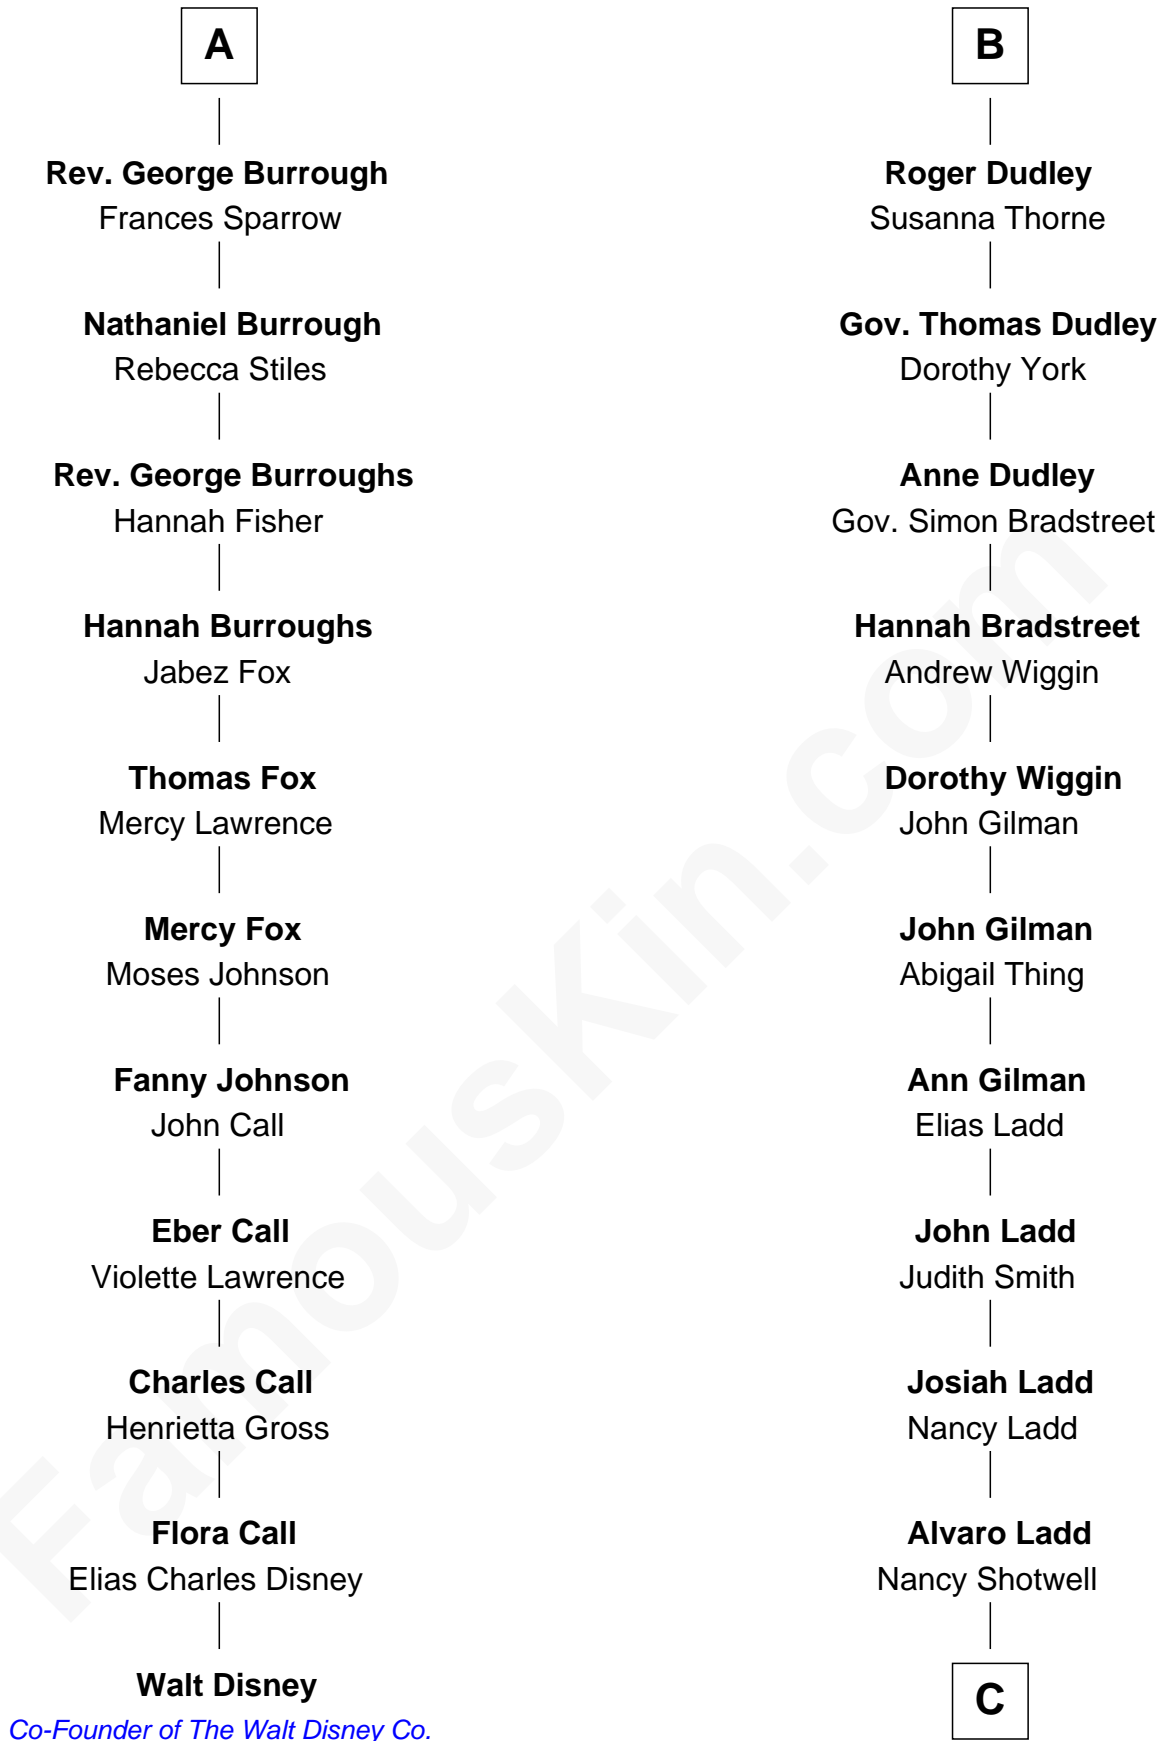

FamousKin.com

Relationship Chart of

Walt Disney

Co-Founder of The Walt Disney Company

17th cousin 2 times removed of

Alan Ladd
Movie Actor

Sir Philip le Despencer
Elizabeth - - - - -

Sir Philip le Despencer
Elizabeth de Tibetot

Margery Despencer
Sir Roger Wentworth

Henry Wentworth
Elizabeth Howard

Margery Wentworth
Sir William Waldegrave

George Waldegrave
Anne Drury

Phyllis Waldegrave
Thomas Higham

Bridget Higham
Thomas Burrough

A

Alice le Despenser
Sir John Sutton

Sir John Sutton
Constance Blount

Sir John Sutton
Elizabeth Berkeley

Sir Edmund Sutton
Joyce Tiptoft

Sir Edward Sutton
Cecily Willoughby

Sir John Sutton
Cecily Grey

Sir Henry Dudley
- - - - - Ashton

Probable

B

C

Oscar F. Ladd

Julia Henrietta Meigs

Alan Harwood Ladd

Selina Raleigh

Alan Ladd