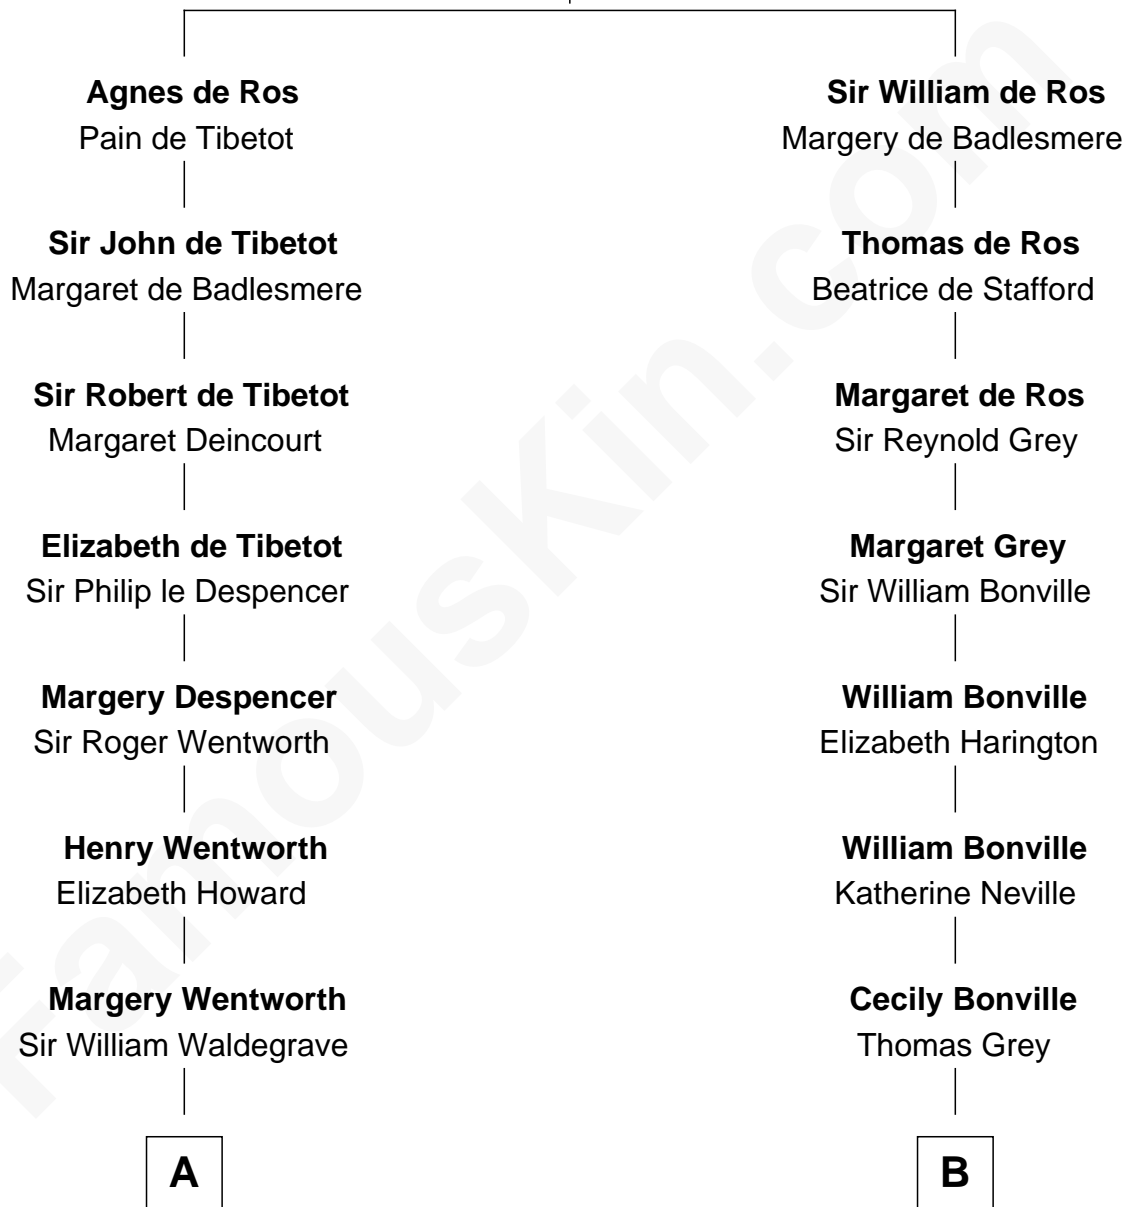

FamousKin.com

Relationship Chart of

Walt Disney

Co-Founder of The Walt Disney Company

20th cousin 1 time removed of

George Hamilton
TV and Movie Actor

William de Ros
Maude de Vaux

C

Eber Call

Violette Lawrence

Charles Call

Henrietta Gross

Flora Call

Elias Charles Disney

Walt Disney

Co-Founder of The Walt Disney Co.

D

William C. Gilman

Mary Ann Stevens

George C. Gilman

Elizabeth Melissa Lane

Lillian C. Gilman

Harry Fuller Hamilton

George William Hamilton