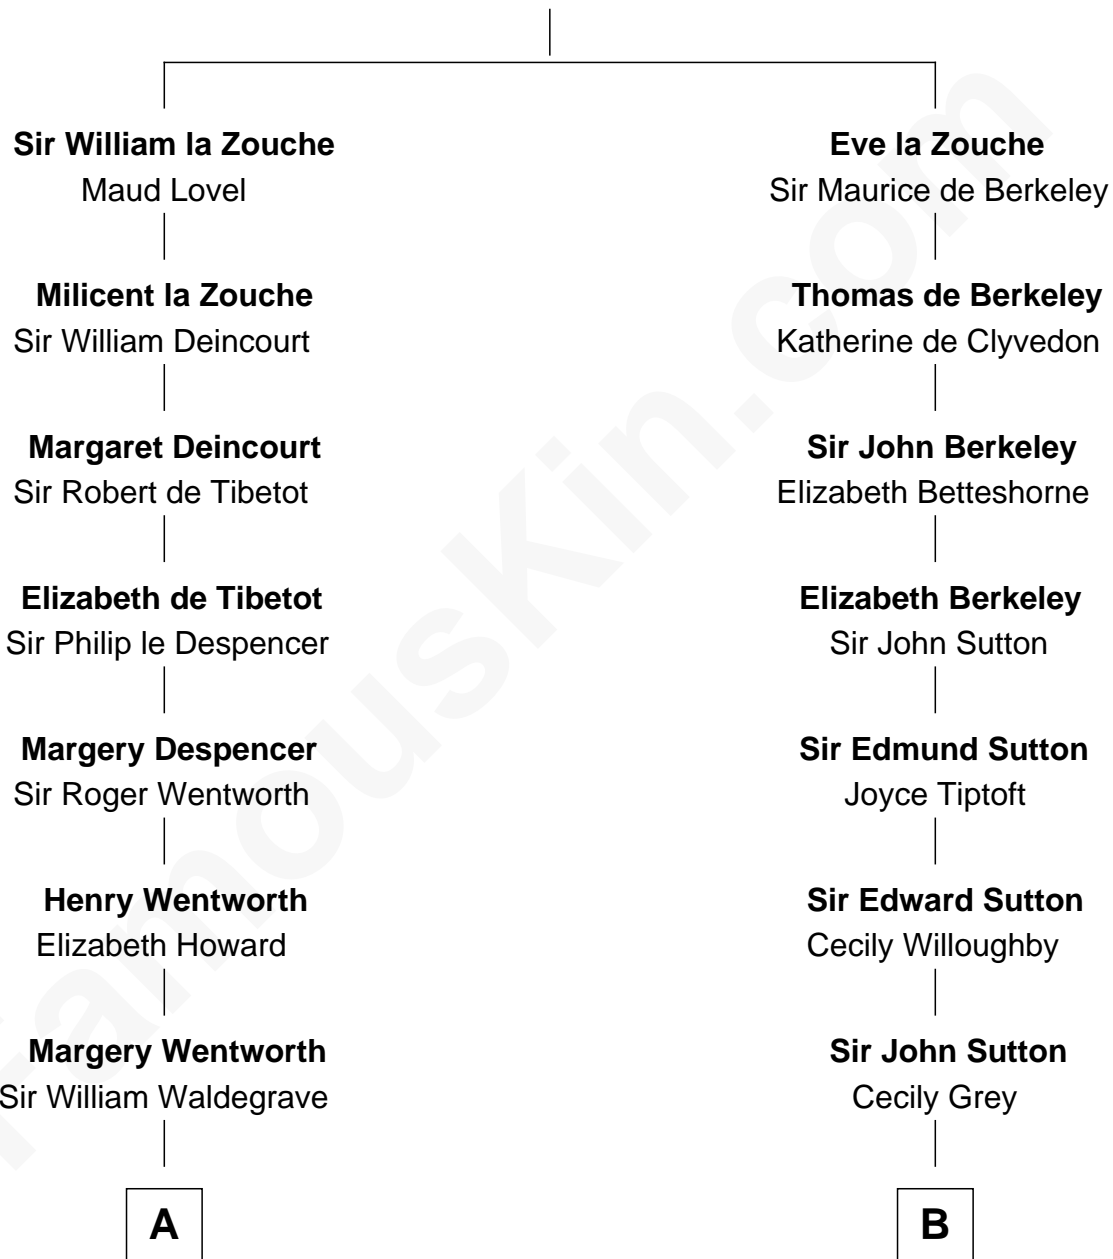

# FamousKin.com Relationship Chart of

**Walt Disney**

*Co-Founder of The Walt Disney Company*

20th cousin of

**George Hamilton**

*TV and Movie Actor*

**Eudo la Zouche**  
Milicent de Cantilupe

**C**

**Eber Call**

Violette Lawrence

**Charles Call**

Henrietta Gross

**Flora Call**

Elias Charles Disney

**Walt Disney**

*Co-Founder of The Walt Disney Co.*

**D**

**George C. Gilman**

Elizabeth Melissa Lane

**Lillian C. Gilman**

Harry Fuller Hamilton

**George William Hamilton**

Anne Lucille Stevens

**George Hamilton**