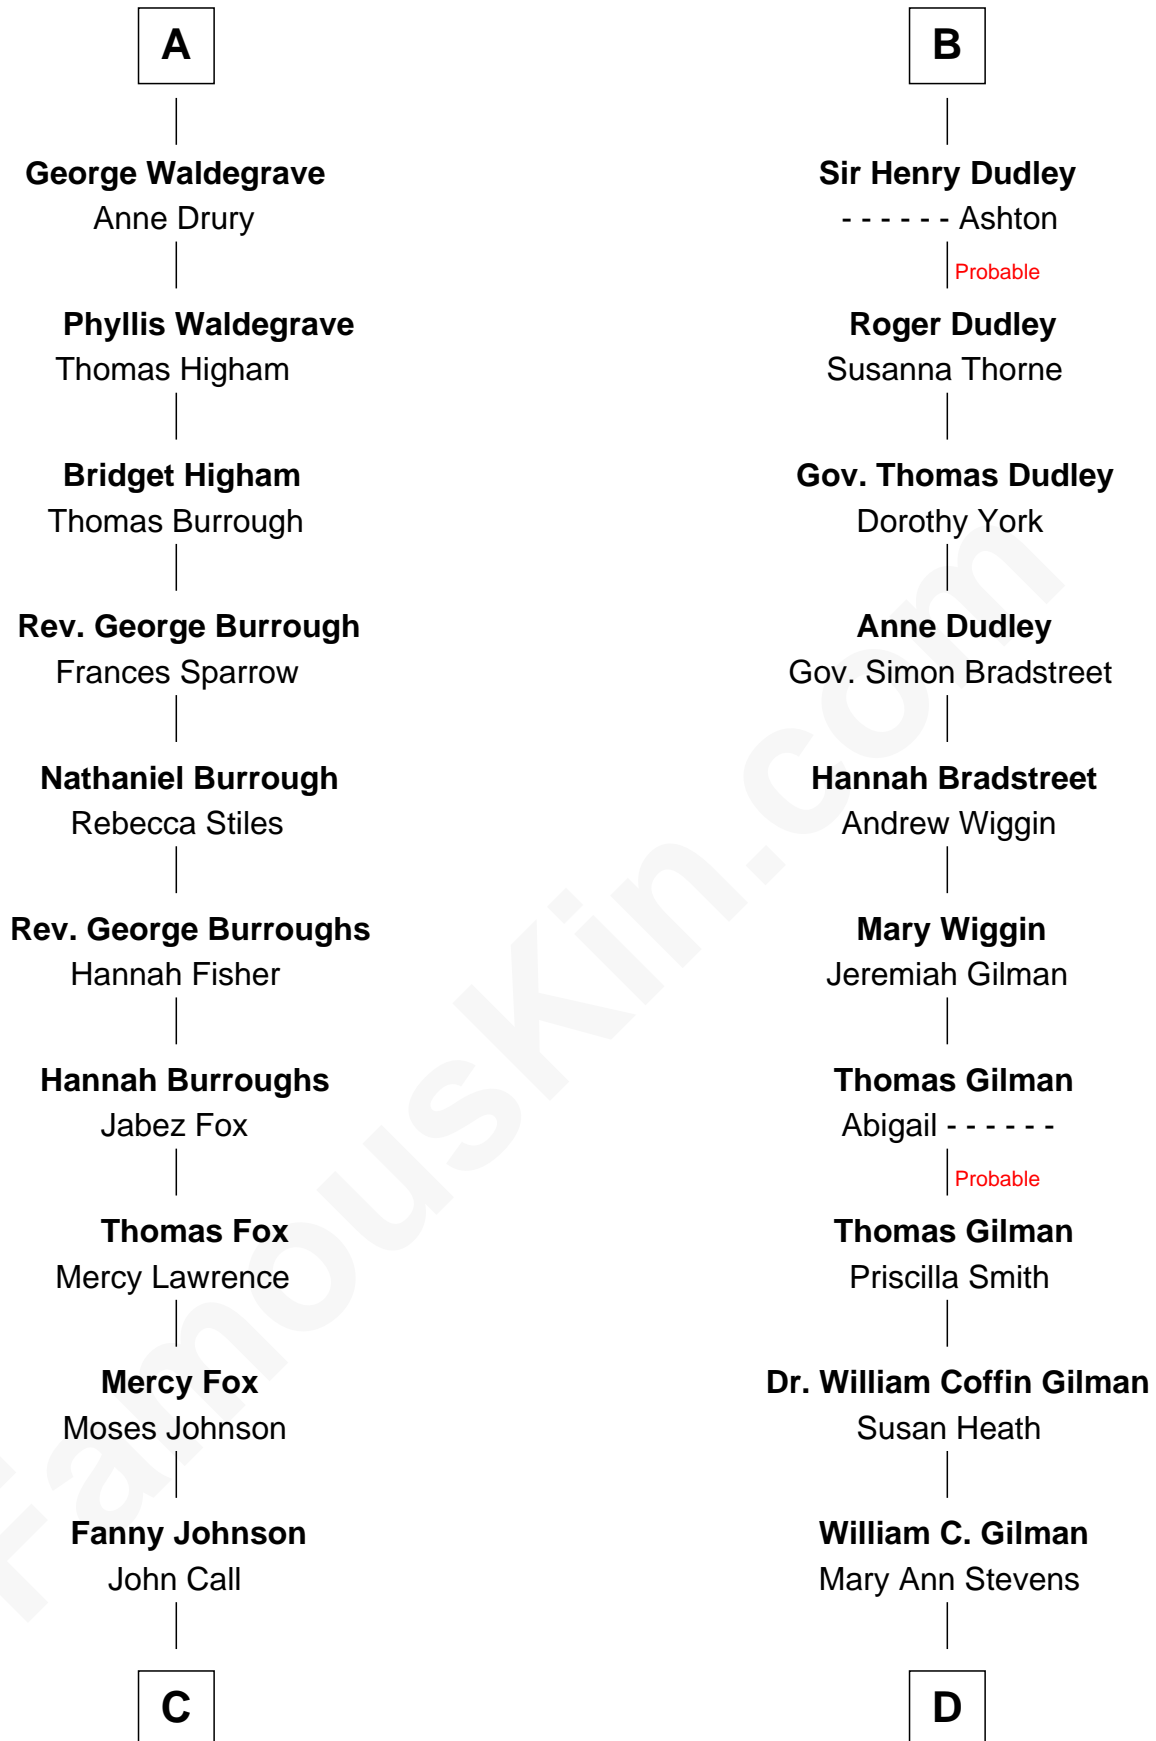

# FamousKin.com Relationship Chart of

**Walt Disney**

*Co-Founder of The Walt Disney Company*

20th cousin of

**George Hamilton**

*TV and Movie Actor*

**Eudo la Zouche**  
Milicent de Cantilupe

**C**

**Eber Call**

Violette Lawrence

**Charles Call**

Henrietta Gross

**Flora Call**

Elias Charles Disney

**Walt Disney**

*Co-Founder of The Walt Disney Co.*

**D**

**George C. Gilman**

Elizabeth Melissa Lane

**Lillian C. Gilman**

Harry Fuller Hamilton

**George William Hamilton**

Anne Lucille Stevens

**George Hamilton**