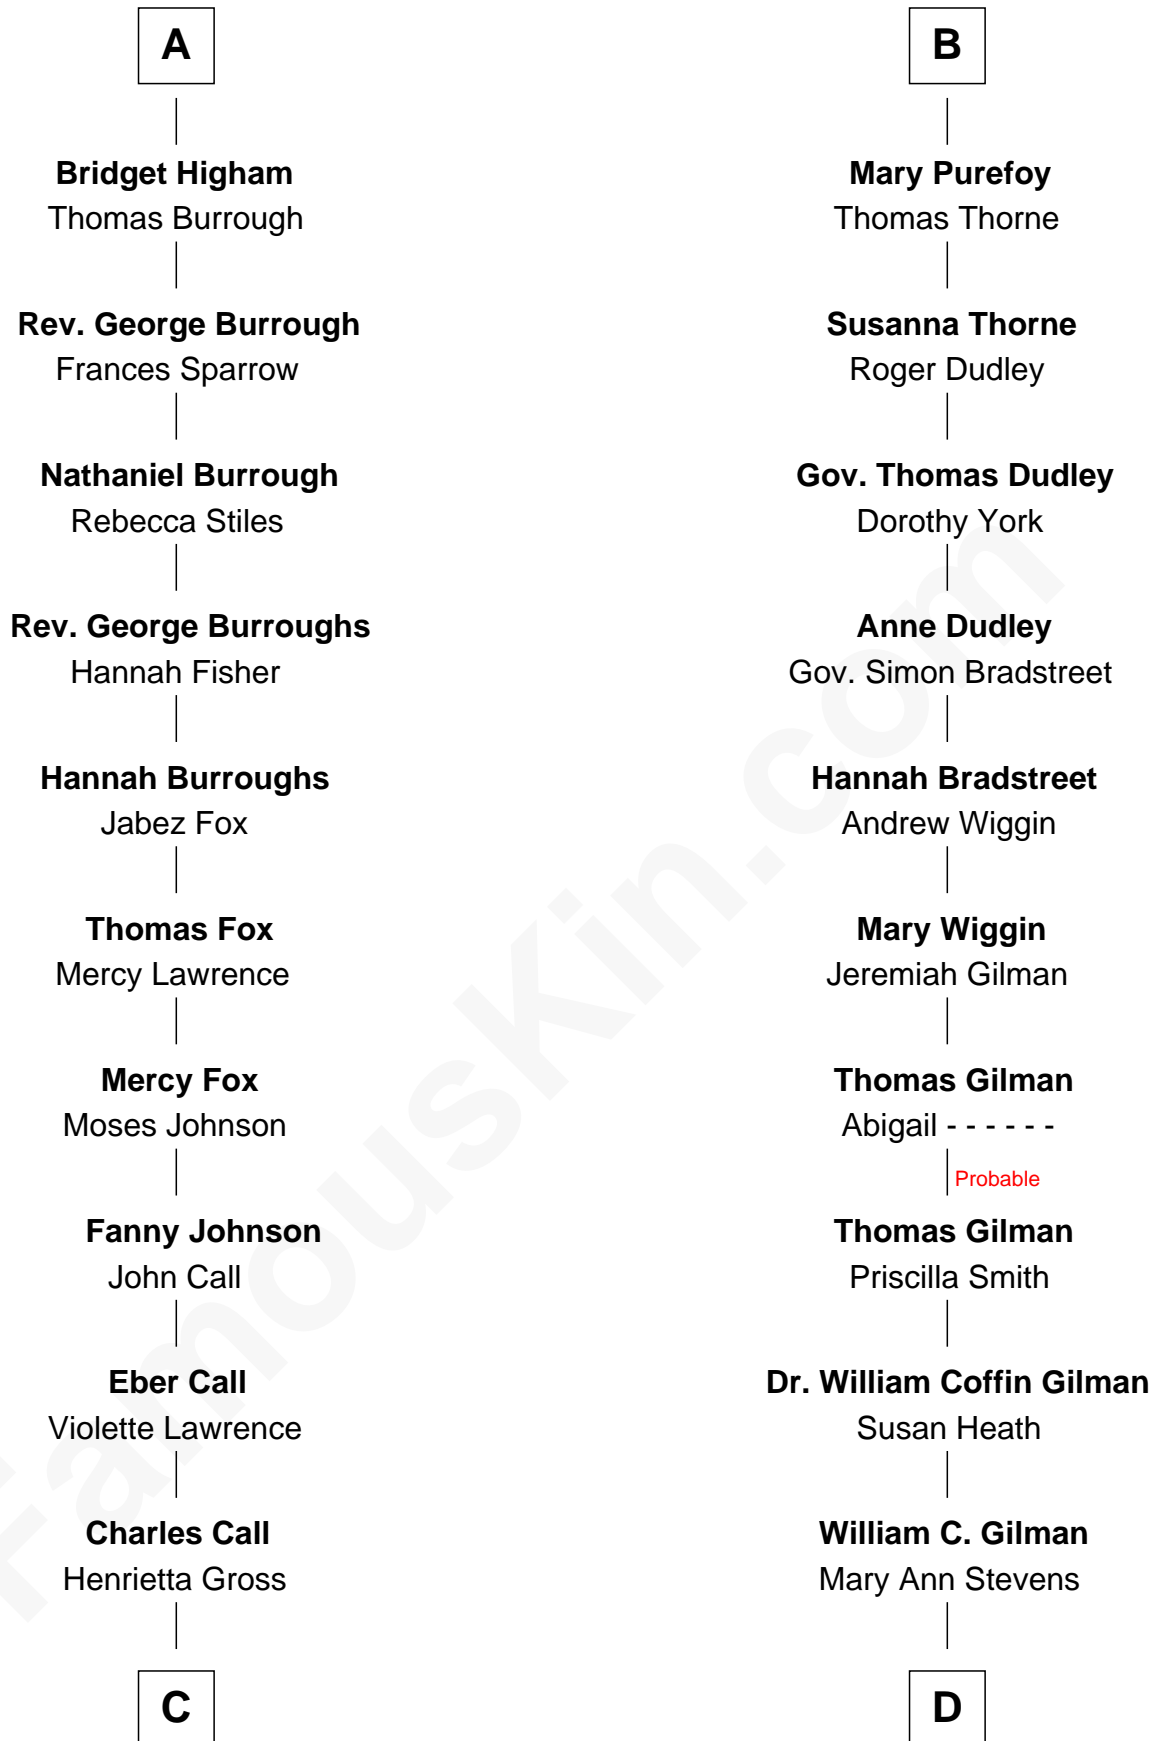

## Relationship Chart of

### Walt Disney

*Co-Founder of The Walt Disney Company*

18th cousin 2 times removed of

**George Hamilton**  
*TV and Movie Actor*

**Sir John Howard**  
Alice de Bois

**C**

**Flora Call**  
Elias Charles Disney

**Walt Disney**  
*Co-Founder of The Walt Disney Co.*

**D**

**George C. Gilman**  
Elizabeth Melissa Lane

**Lillian C. Gilman**  
Harry Fuller Hamilton

**George William Hamilton**  
Anne Lucille Stevens

**George Hamilton**  
*TV and Movie Actor*