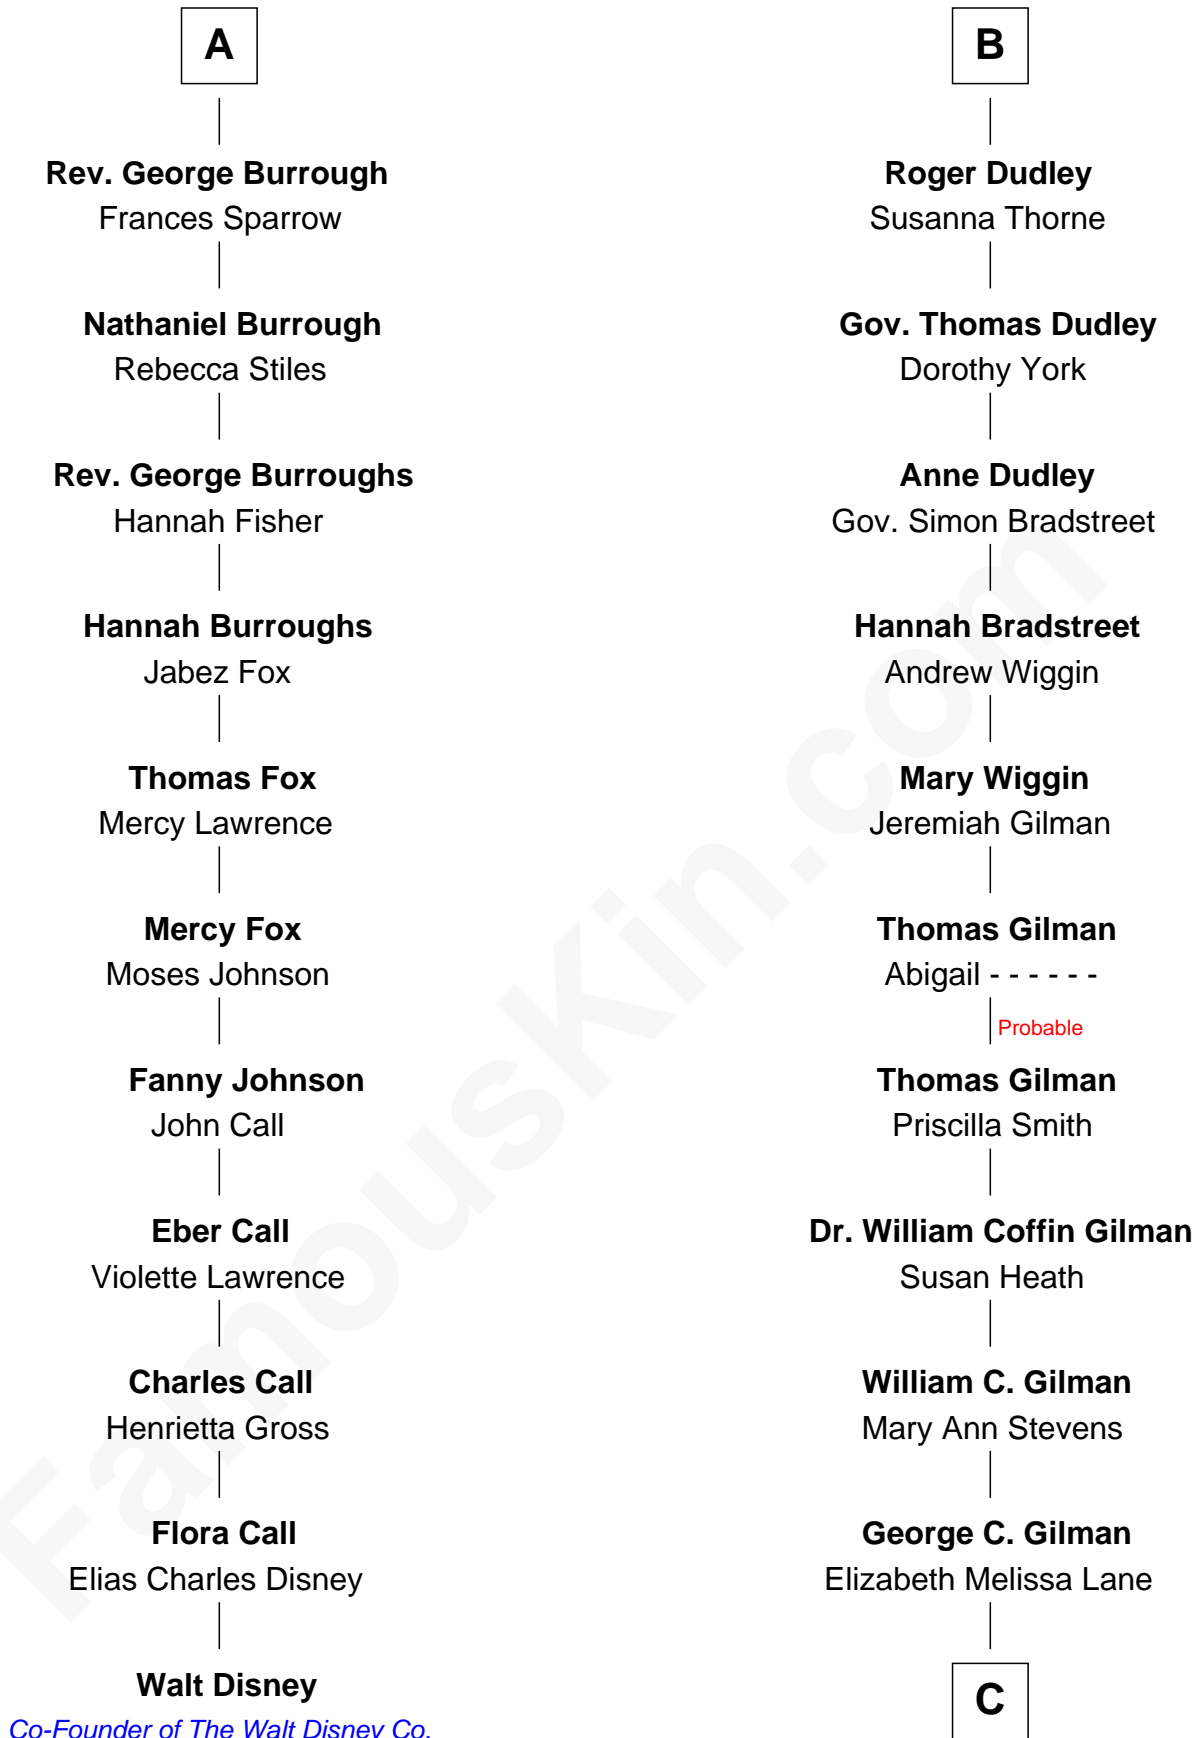

FamousKin.com

Relationship Chart of

Walt Disney

Co-Founder of The Walt Disney Company

17th cousin 2 times removed of

George Hamilton
TV and Movie Actor

Sir Philip le Despencer
Elizabeth - - - - -

Sir Philip le Despencer
Elizabeth de Tibetot

Margery Despencer
Sir Roger Wentworth

Henry Wentworth
Elizabeth Howard

Margery Wentworth
Sir William Waldegrave

George Waldegrave
Anne Drury

Phyllis Waldegrave
Thomas Higham

Bridget Higham
Thomas Burrough

A

Alice le Despenser
Sir John Sutton

Sir John Sutton
Constance Blount

Sir John Sutton
Elizabeth Berkeley

Sir Edmund Sutton
Joyce Tiptoft

Sir Edward Sutton
Cecily Willoughby

Sir John Sutton
Cecily Grey

Sir Henry Dudley
- - - - - Ashton

Probable

B

C

Lillian C. Gilman

Harry Fuller Hamilton

George William Hamilton

Anne Lucille Stevens

George Hamilton