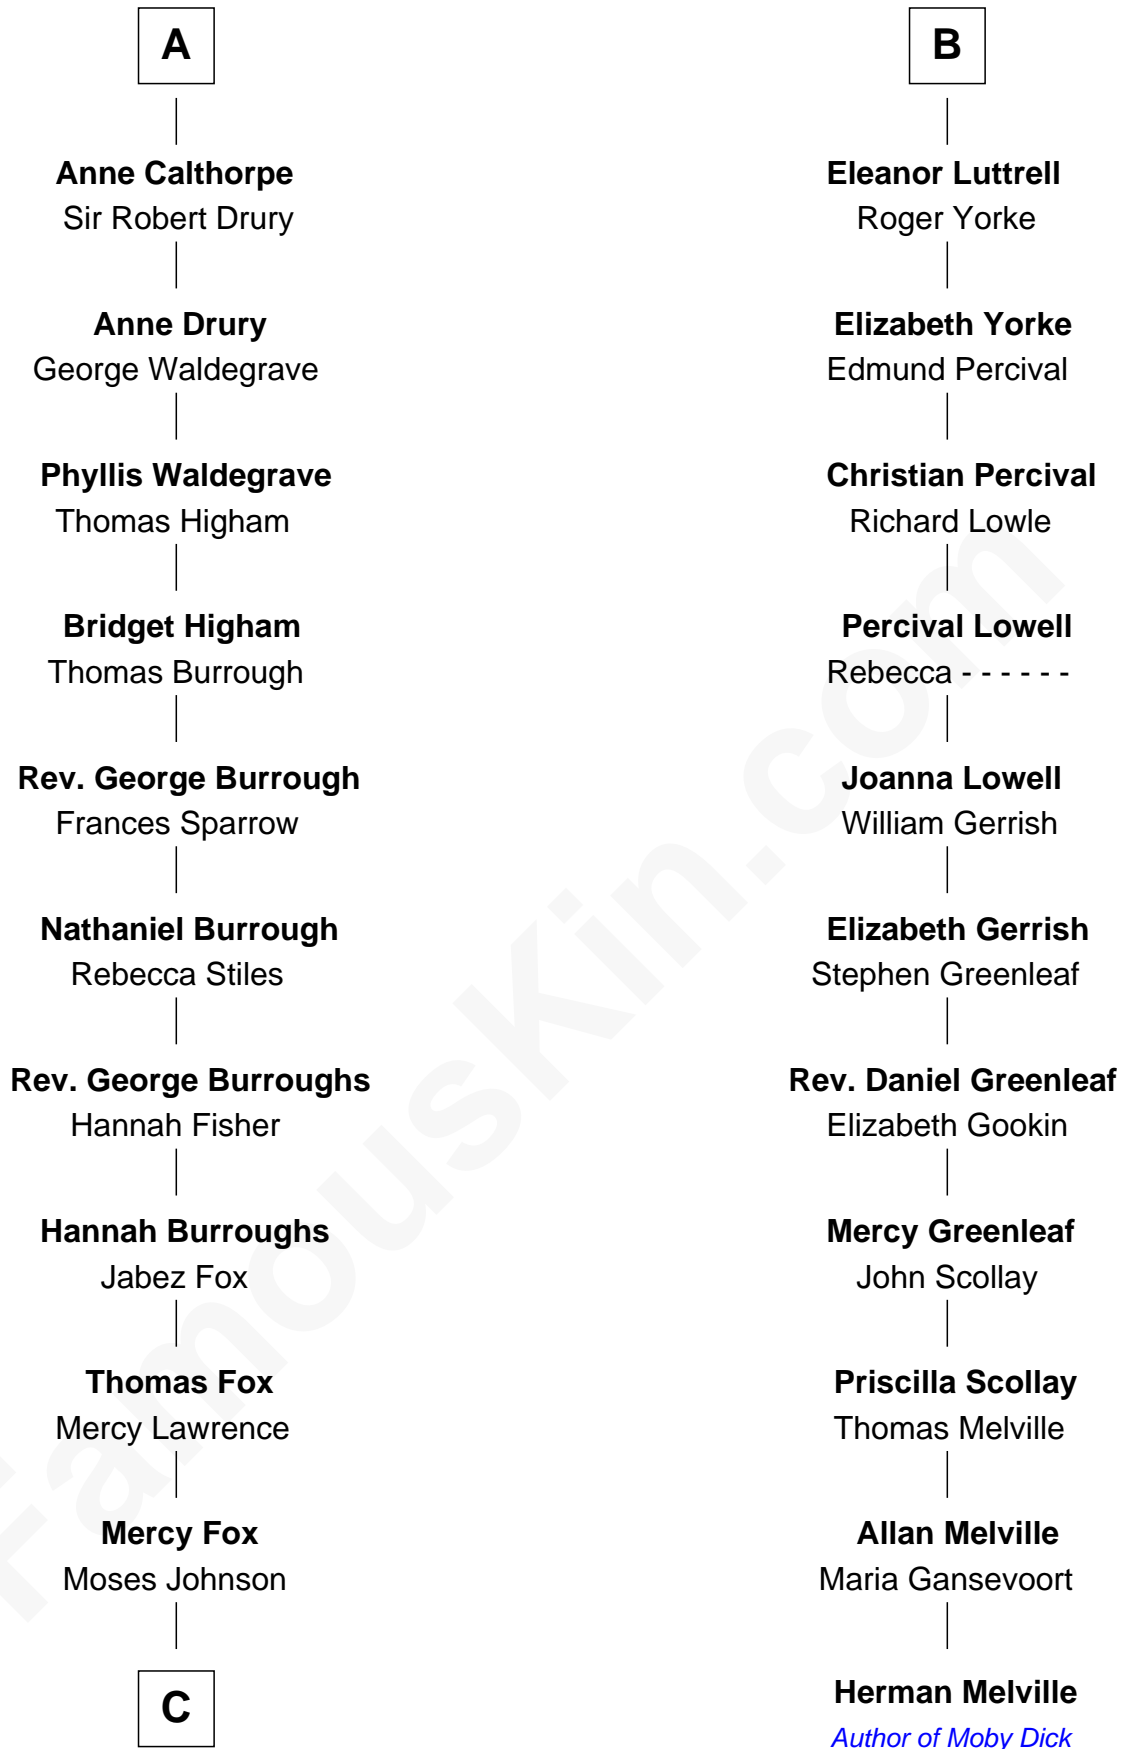

FamousKin.com

Relationship Chart of

Walt Disney

Co-Founder of The Walt Disney Company

17th cousin 4 times removed of

Herman Melville
Author of *Moby Dick*

King Edward I
Eleanor of Castile

C

—
Fanny Johnson

John Call

—
Eber Call

Violette Lawrence

—
Charles Call

Henrietta Gross

—
Flora Call

Elias Charles Disney