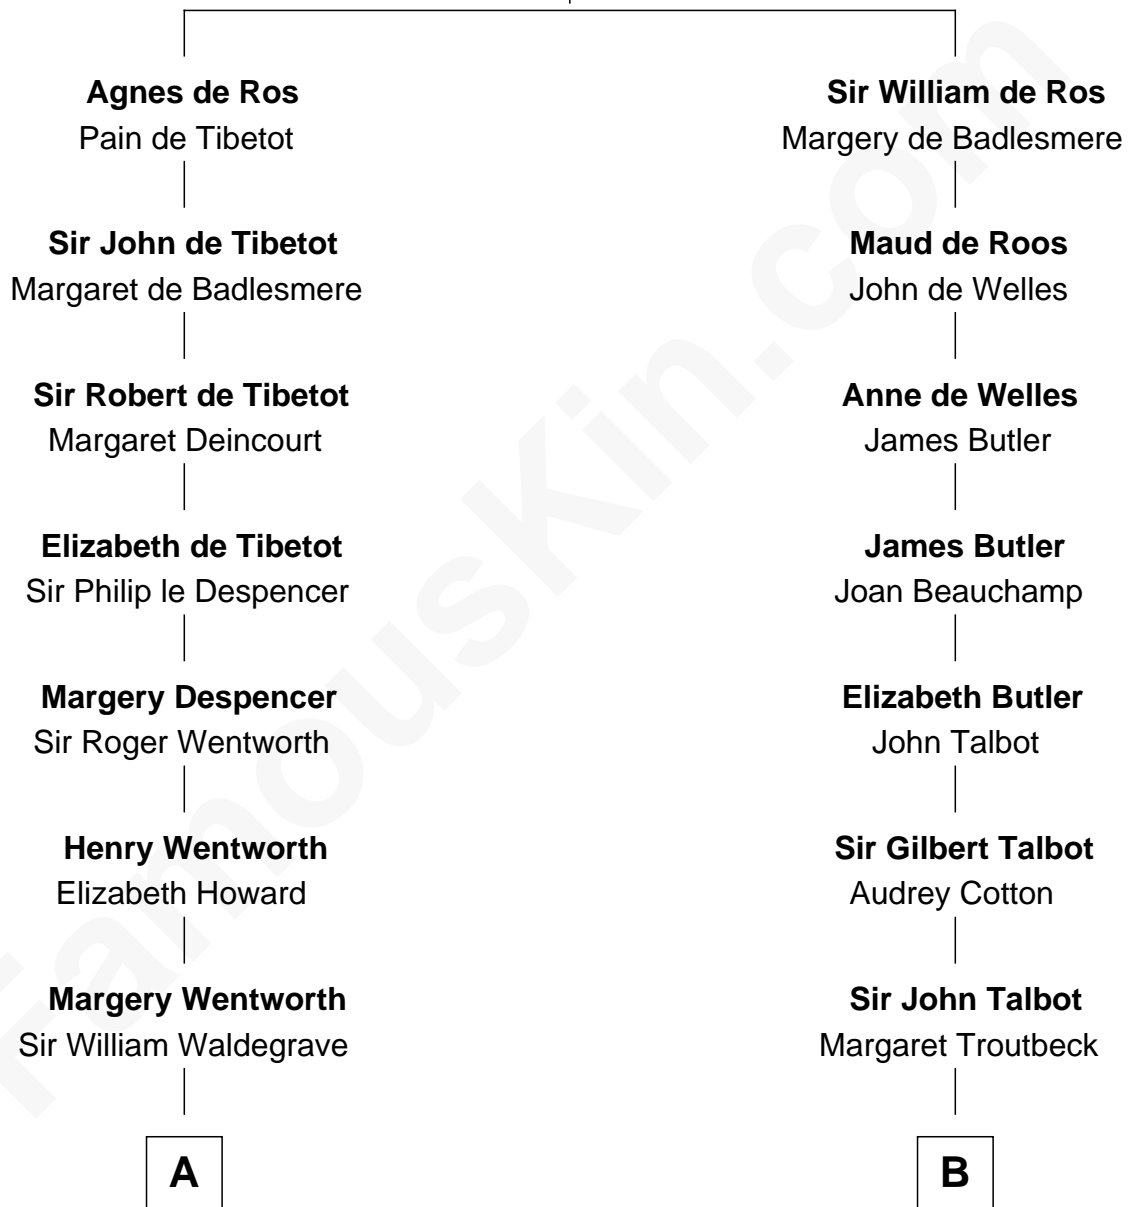

FamousKin.com Relationship Chart of

Walt Disney

Co-Founder of The Walt Disney Company

20th cousin of

Dick Clark

Radio and TV Host

William de Ros
Maude de Vaux

C

Eber Call
Violette Lawrence

Charles Call
Henrietta Gross

Flora Call
Elias Charles Disney

Walt Disney
Co-Founder of The Walt Disney Co.

D

George Barnard
Jane Sophia Fuller

Charles Fuller Barnard
Anna May Aldridge