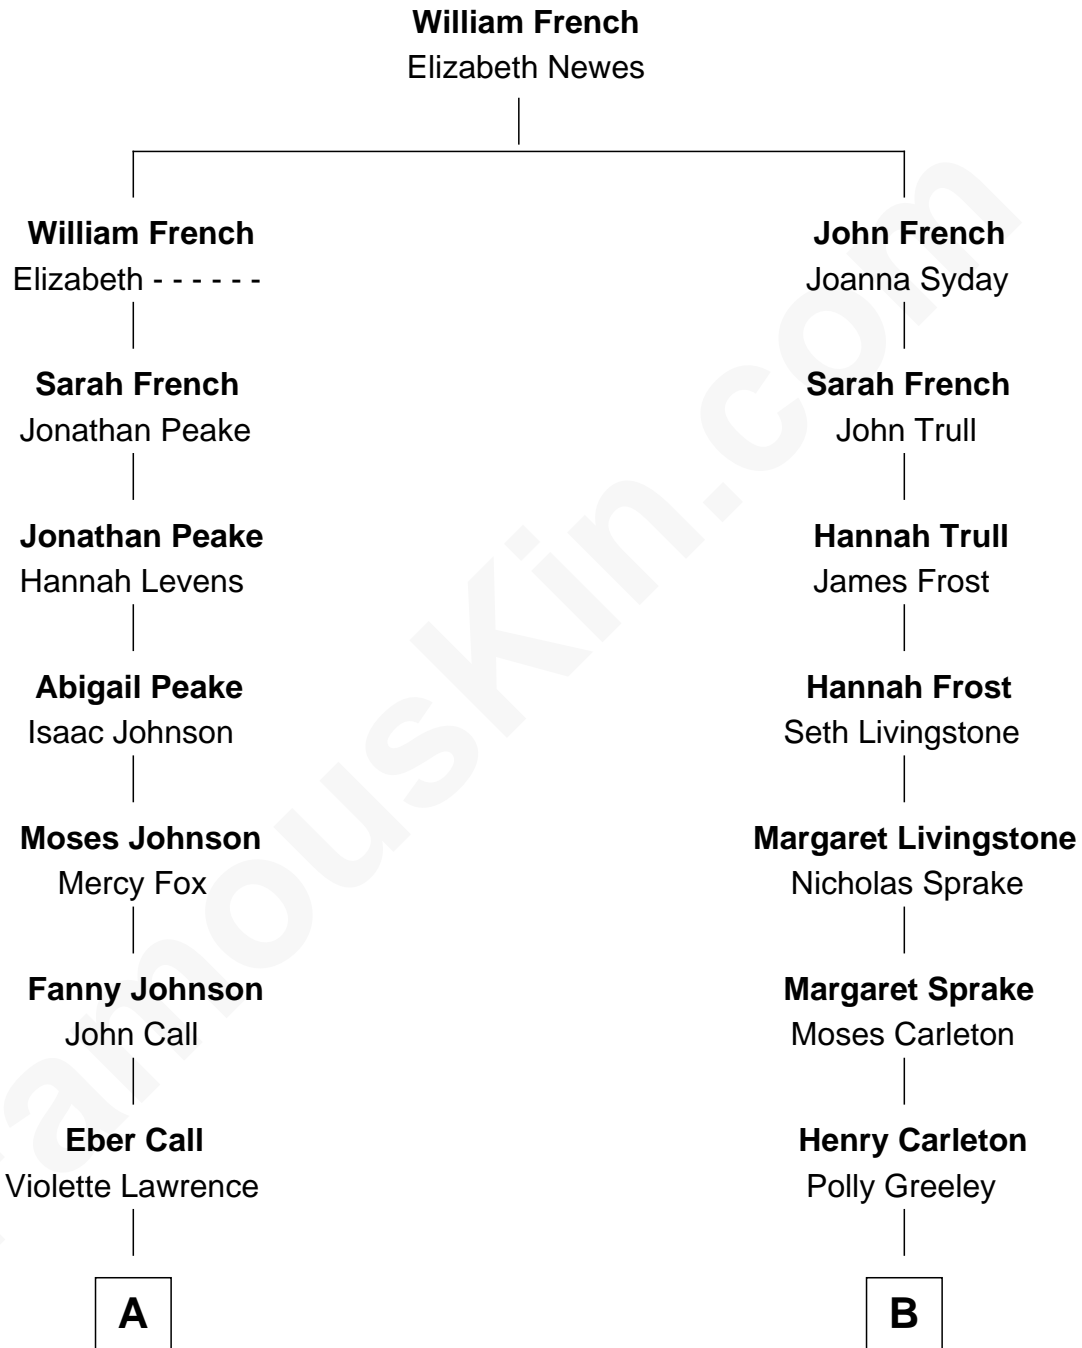

FamousKin.com

Relationship Chart of

Walt Disney

Co-Founder of The Walt Disney Company

8th cousin 1 time removed of

Charles A. Pillsbury

Co-Founder of C.A. Pillsbury Co.

A

Charles Call
Henrietta Gross

Flora Call
Elias Charles Disney

Walt Disney
Co-Founder of The Walt Disney Co.

B

Margaret Sprague Carleton
George Alfred Pillsbury

Charles A. Pillsbury
Co-Founder of C.A. Pillsbury Co.