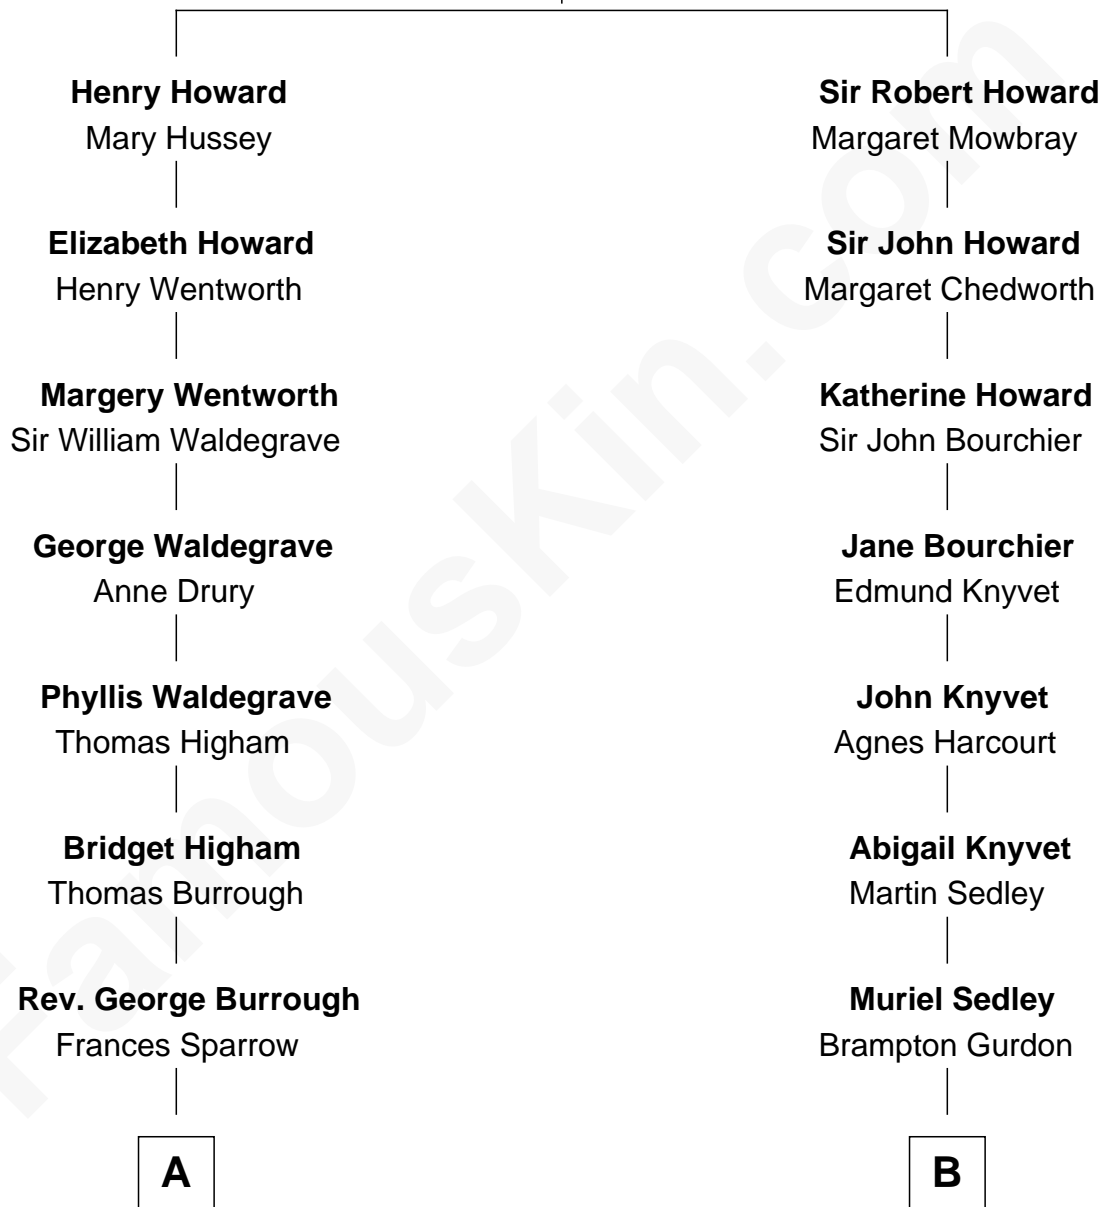

Carly Fiorina

CEO of Hewlett-Packard

Sir John Howard

Alice Tendring