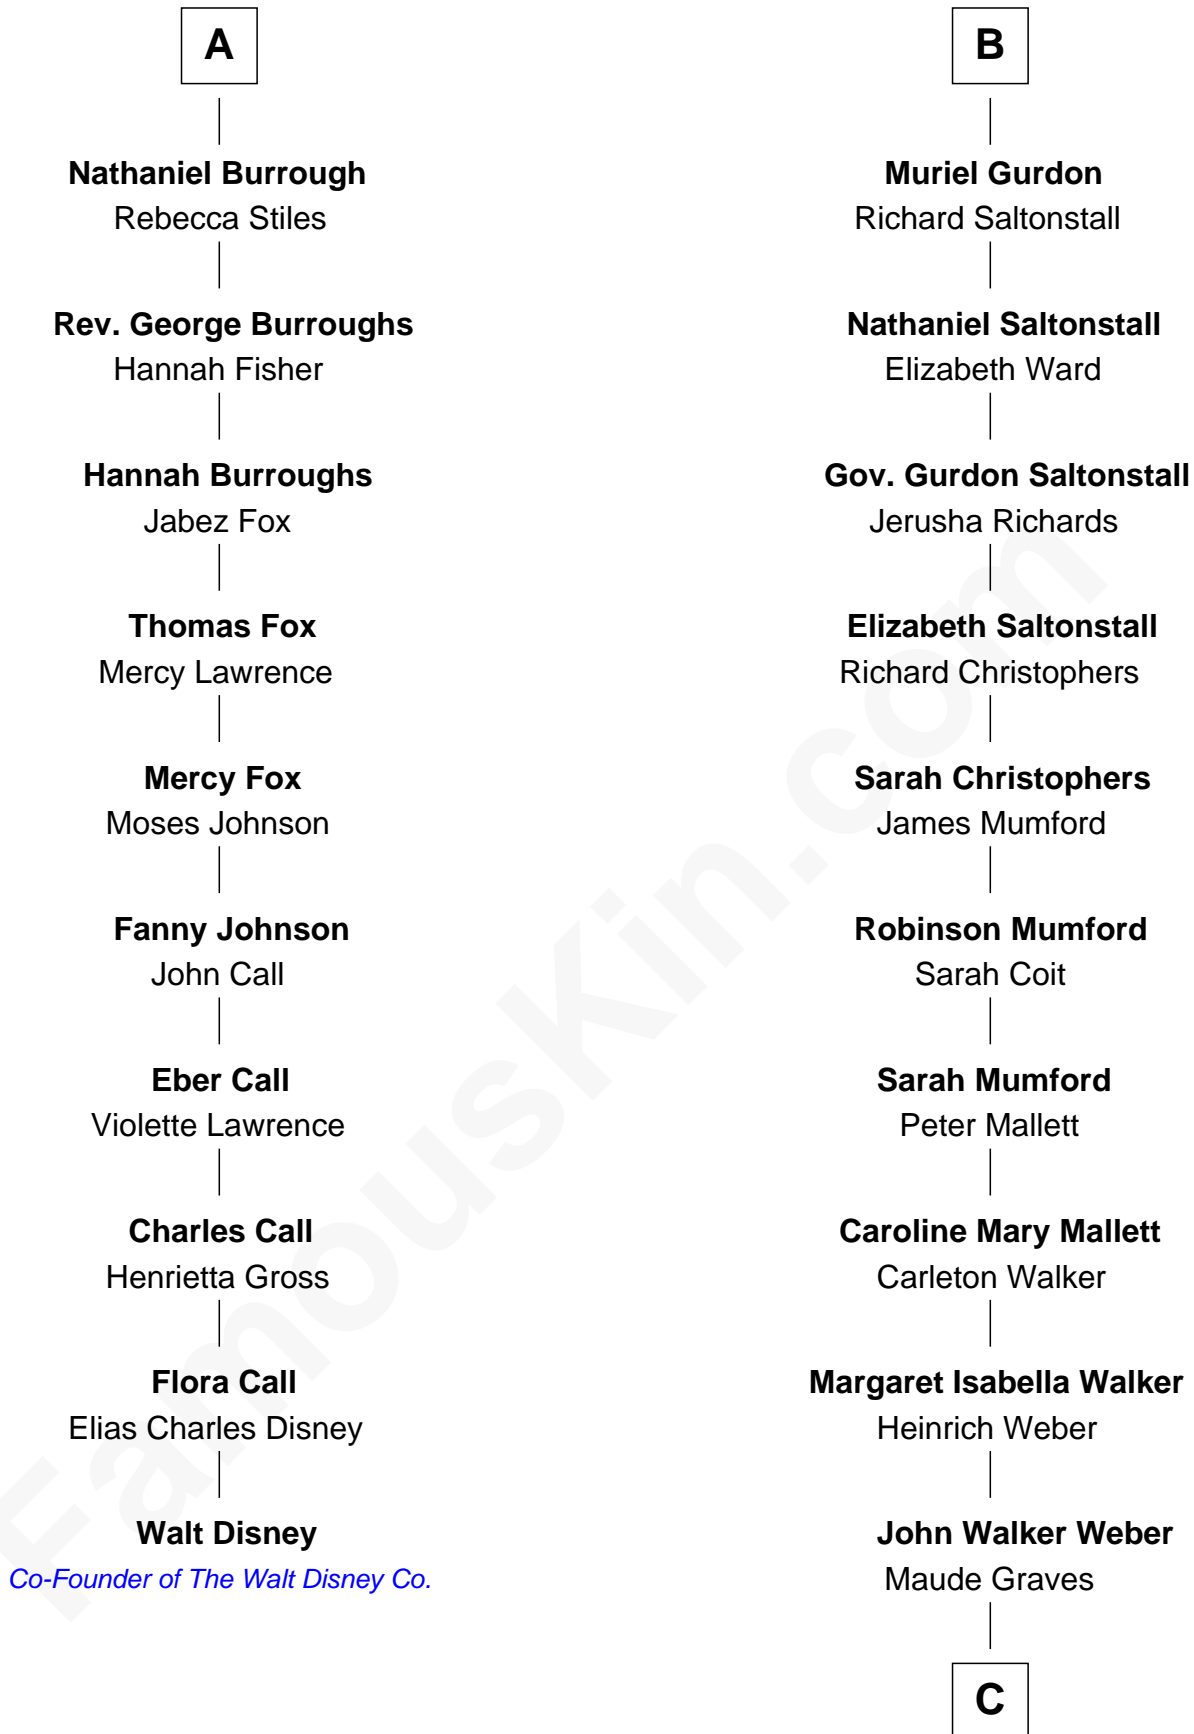

FamousKin.com

Relationship Chart of

Walt Disney

Co-Founder of The Walt Disney Company

16th cousin 3 times removed of

Carly Fiorina

CEO of Hewlett-Packard

Sir John Howard

Alice Tendring

C

Cara Carleton Weber
Harold Marvin Sneed

Joseph Tyree Sneed
Madelon Montross Juergens

Carly Fiorina
CEO of Hewlett-Packard

FamousKin.com