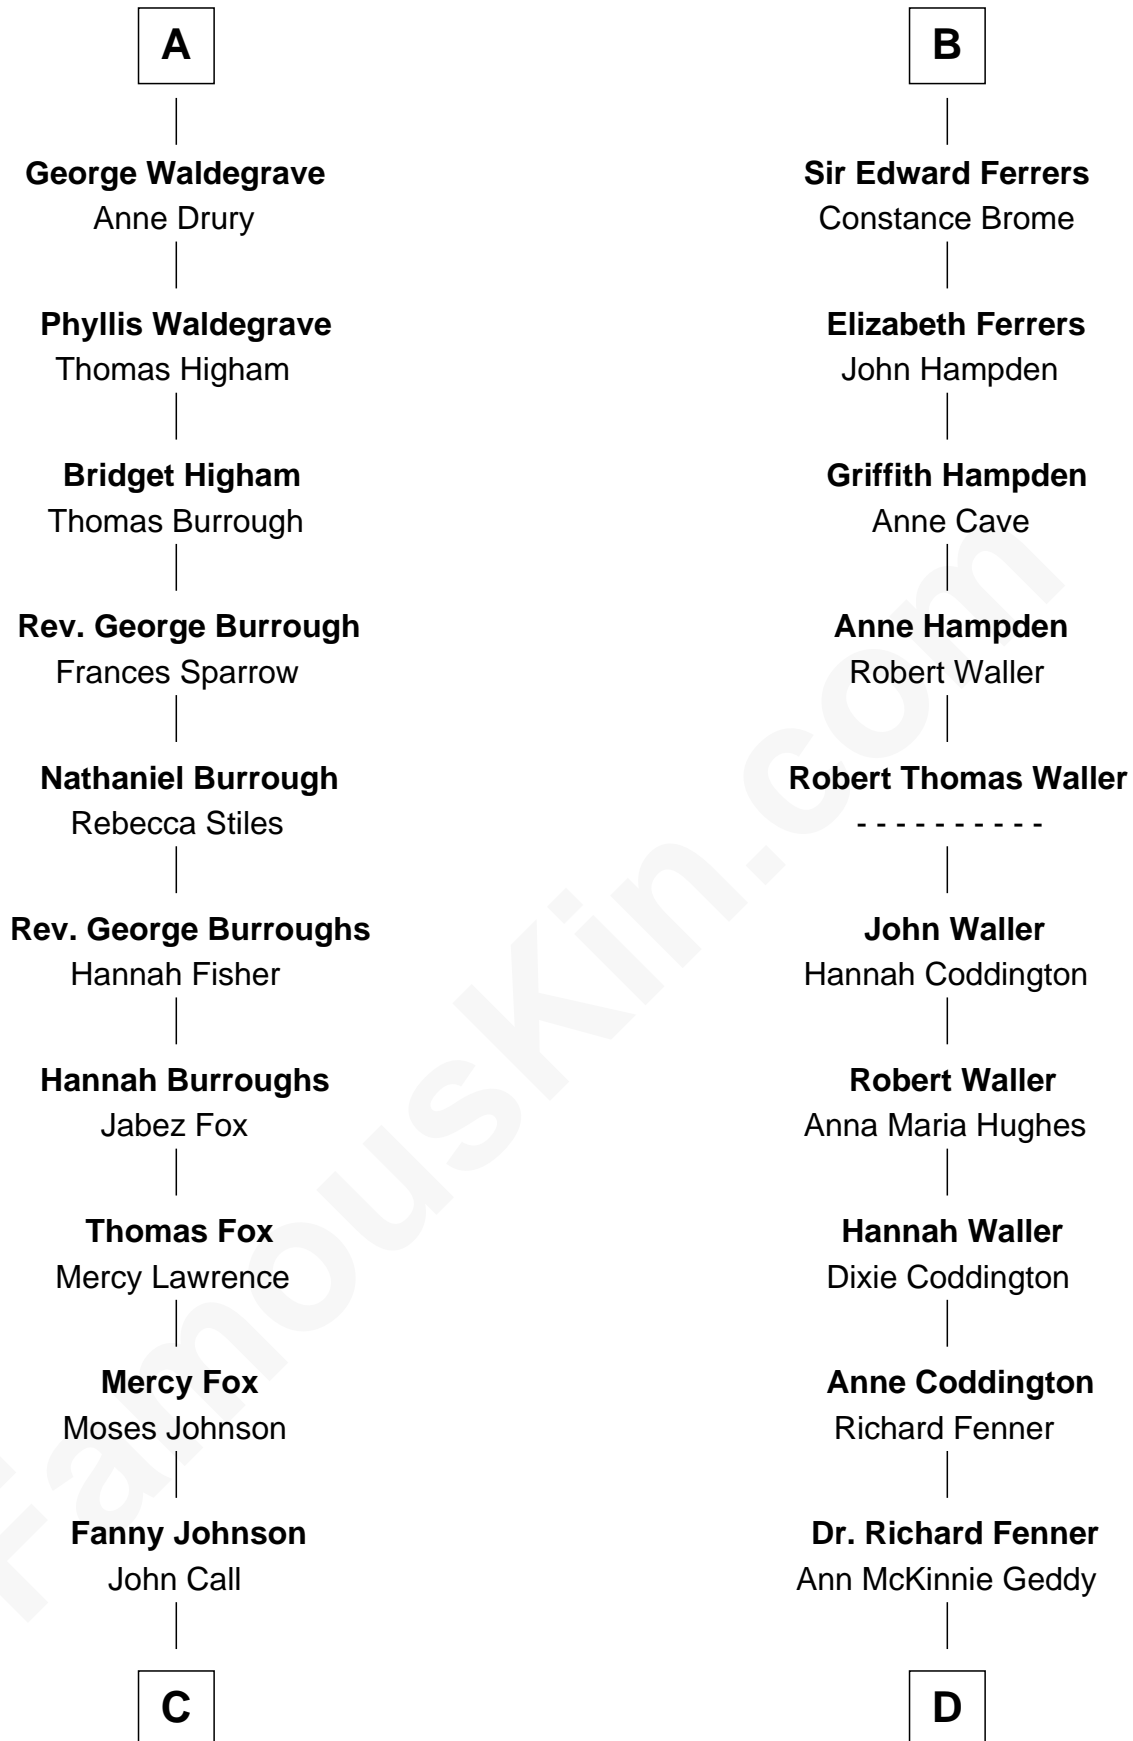

FamousKin.com

Relationship Chart of

Walt Disney

Co-Founder of The Walt Disney Company

20th cousin 1 time removed of

John McCain

U.S. Senator from Arizona

C

Eber Call
Violette Lawrence

Charles Call
Henrietta Gross

Flora Call
Elias Charles Disney

Walt Disney
Co-Founder of The Walt Disney Co.

D

Eliza Geddy Fenner
James Vaulx

James Junius Vaulx
Margaret Garside

Katherine Davey Vaulx
Adm. John Sidney McCain

Adm. John Sidney McCain
Roberta Wright

John McCain
U.S. Senator from Arizona

FamousKin.com