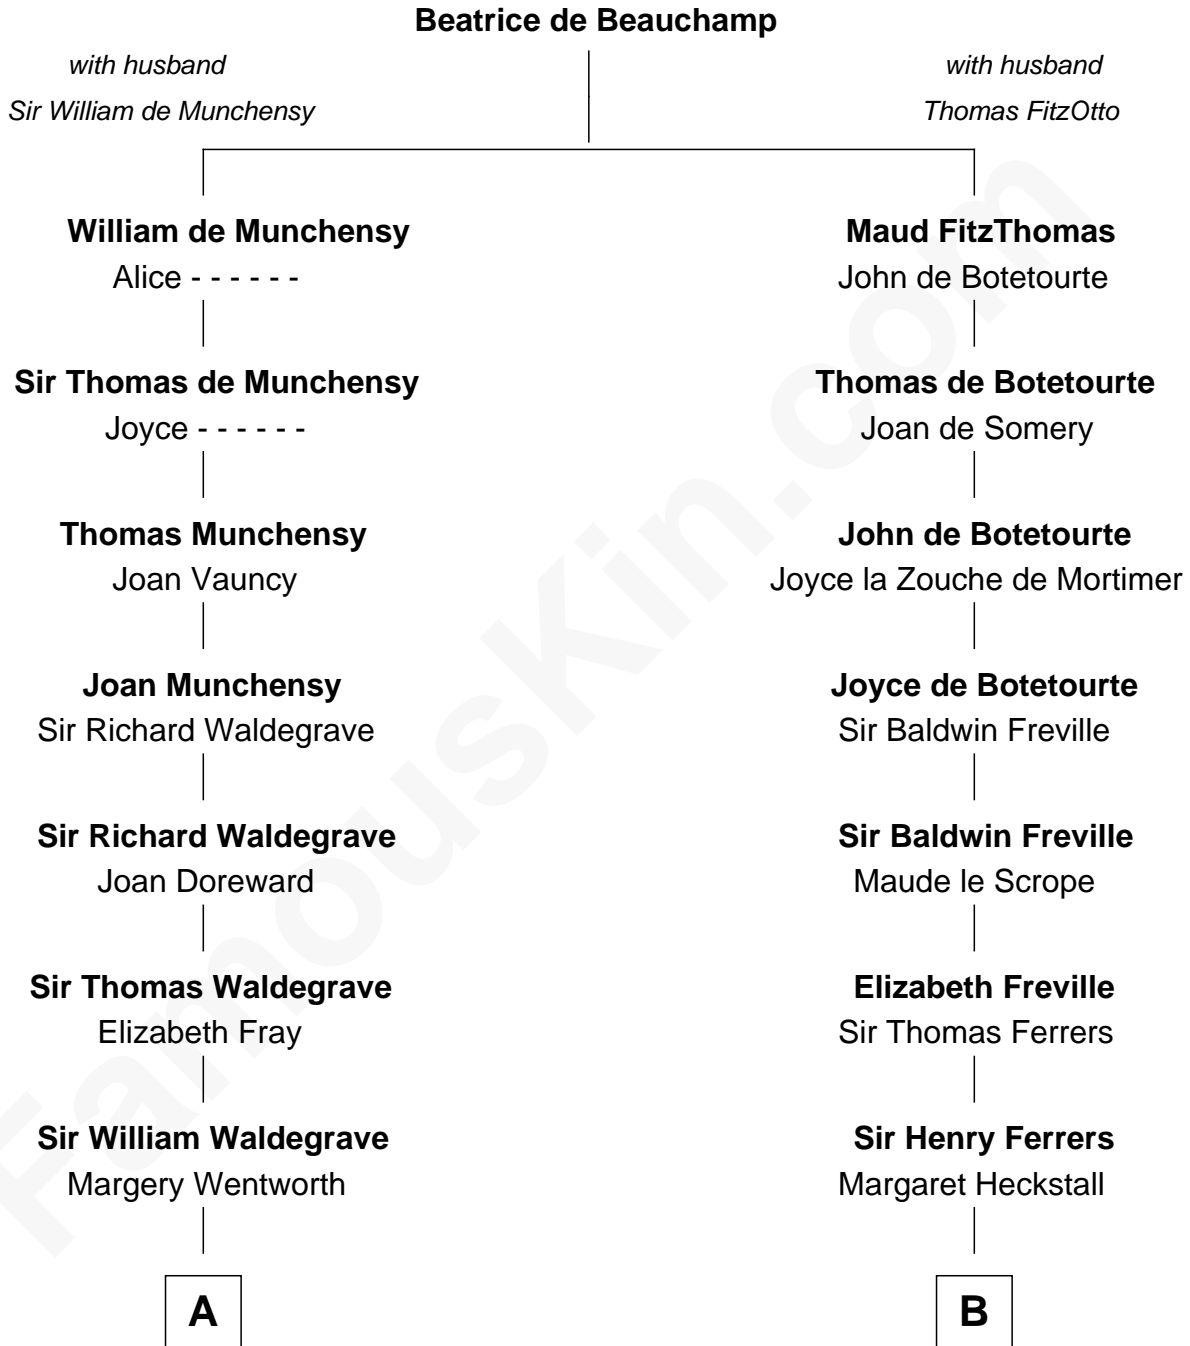

FamousKin.com

Relationship Chart of

Walt Disney

Co-Founder of The Walt Disney Company

20th cousin 1 time removed of

John McCain

U.S. Senator from Arizona

C

Eber Call
Violette Lawrence

Charles Call
Henrietta Gross

Flora Call
Elias Charles Disney

Walt Disney
Co-Founder of The Walt Disney Co.

D

Eliza Geddy Fenner
James Vaulx

James Junius Vaulx
Margaret Garside

Katherine Davey Vaulx
Adm. John Sidney McCain

Adm. John Sidney McCain
Roberta Wright

John McCain
U.S. Senator from Arizona

FamousKin.com