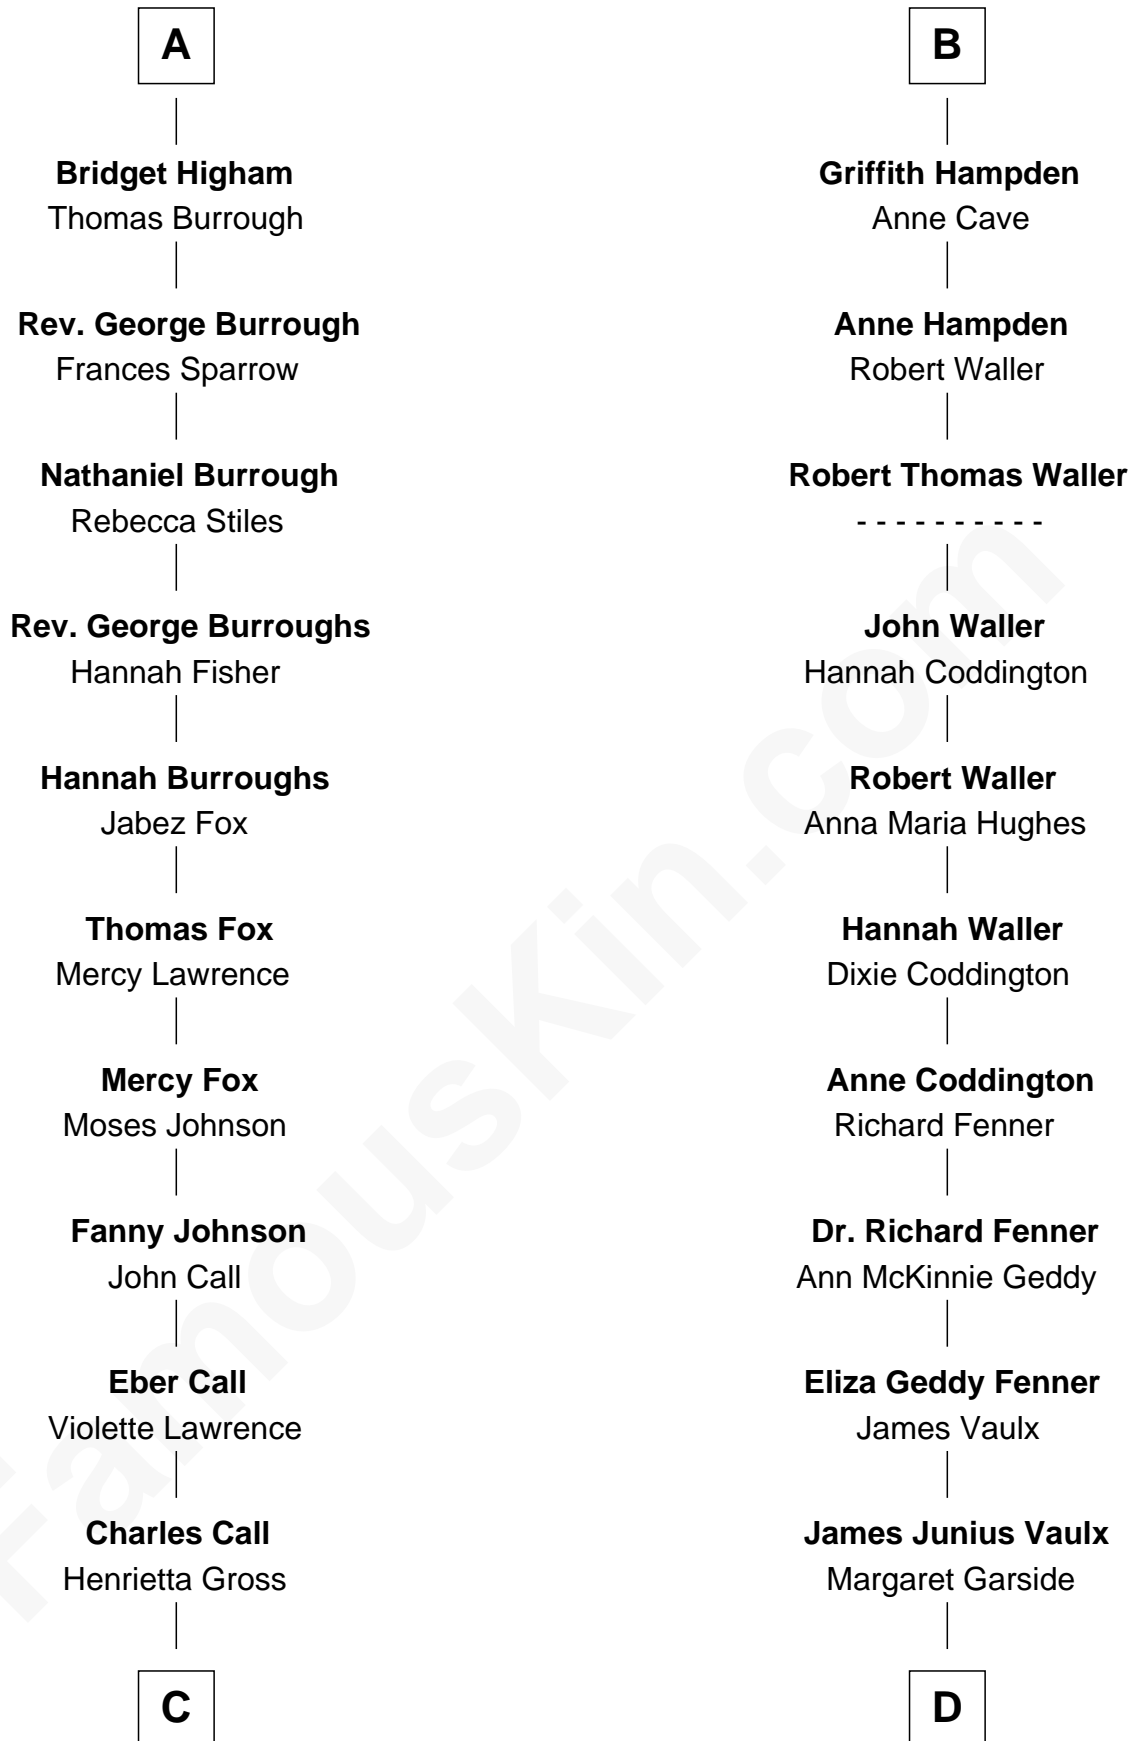

FamousKin.com

Relationship Chart of

Walt Disney

Co-Founder of The Walt Disney Company

18th cousin 1 time removed of

John McCain

U.S. Senator from Arizona

Sir John Howard

Alice de Bois

C

Flora Call
Elias Charles Disney

Walt Disney
Co-Founder of The Walt Disney Co.

D

Katherine Davey Vault
Adm. John Sidney McCain

Adm. John Sidney McCain
Roberta Wright

John McCain
U.S. Senator from Arizona