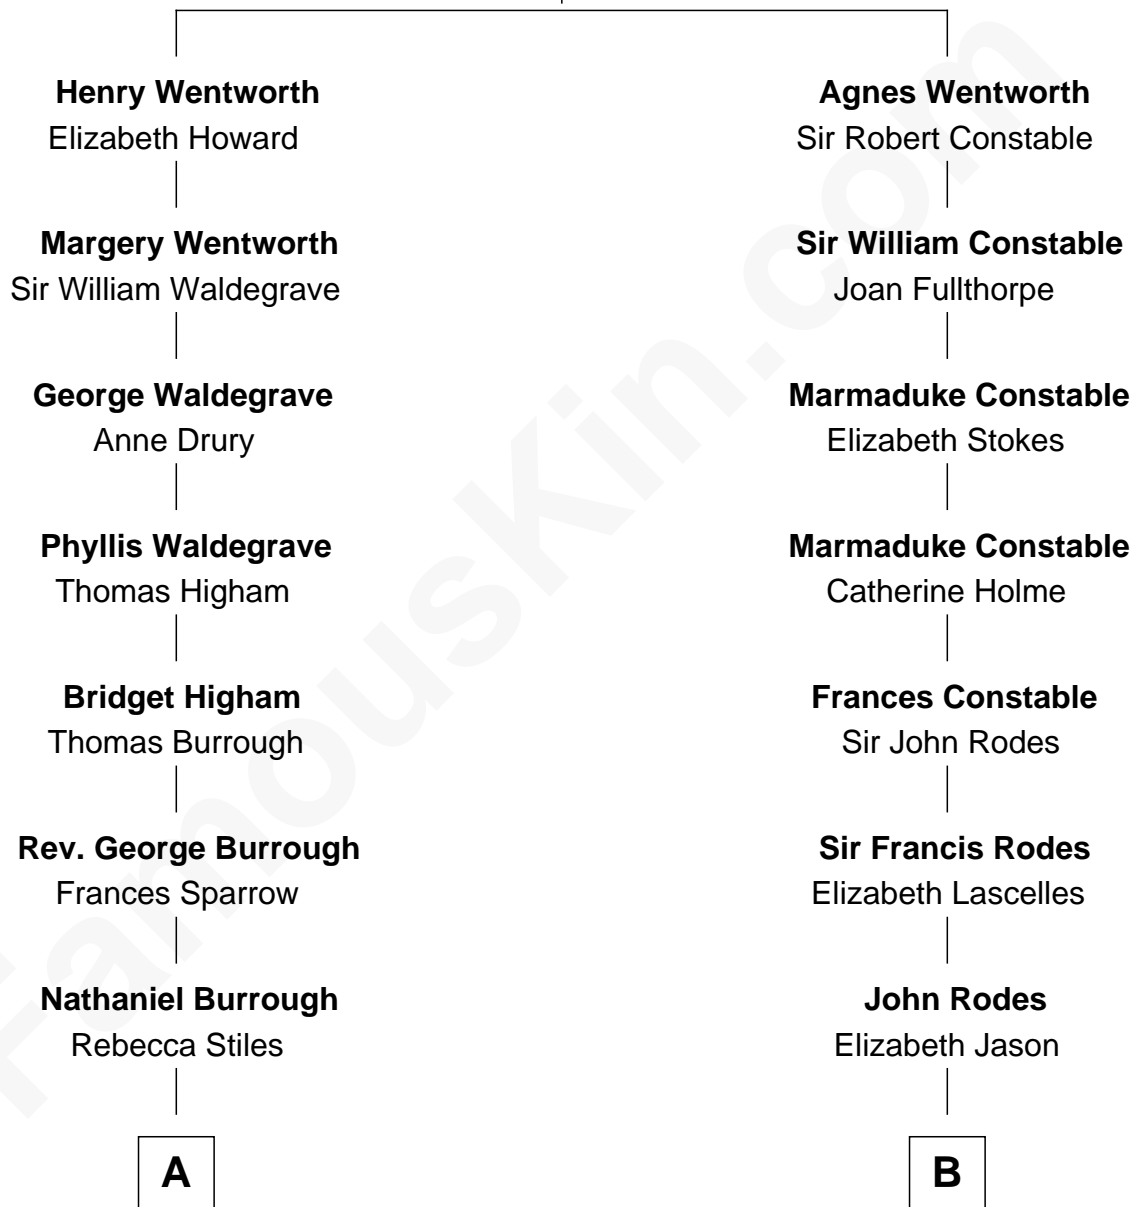

FamousKin.com

Relationship Chart of

Walt Disney

Co-Founder of The Walt Disney Company

15th cousin 2 times removed of

Illeana Douglas

TV and Movie Actress

Sir Roger Wentworth

Margery Despencer

Illeana Douglas photo by [Lan Bui](#) (CC BY-SA 2.0)