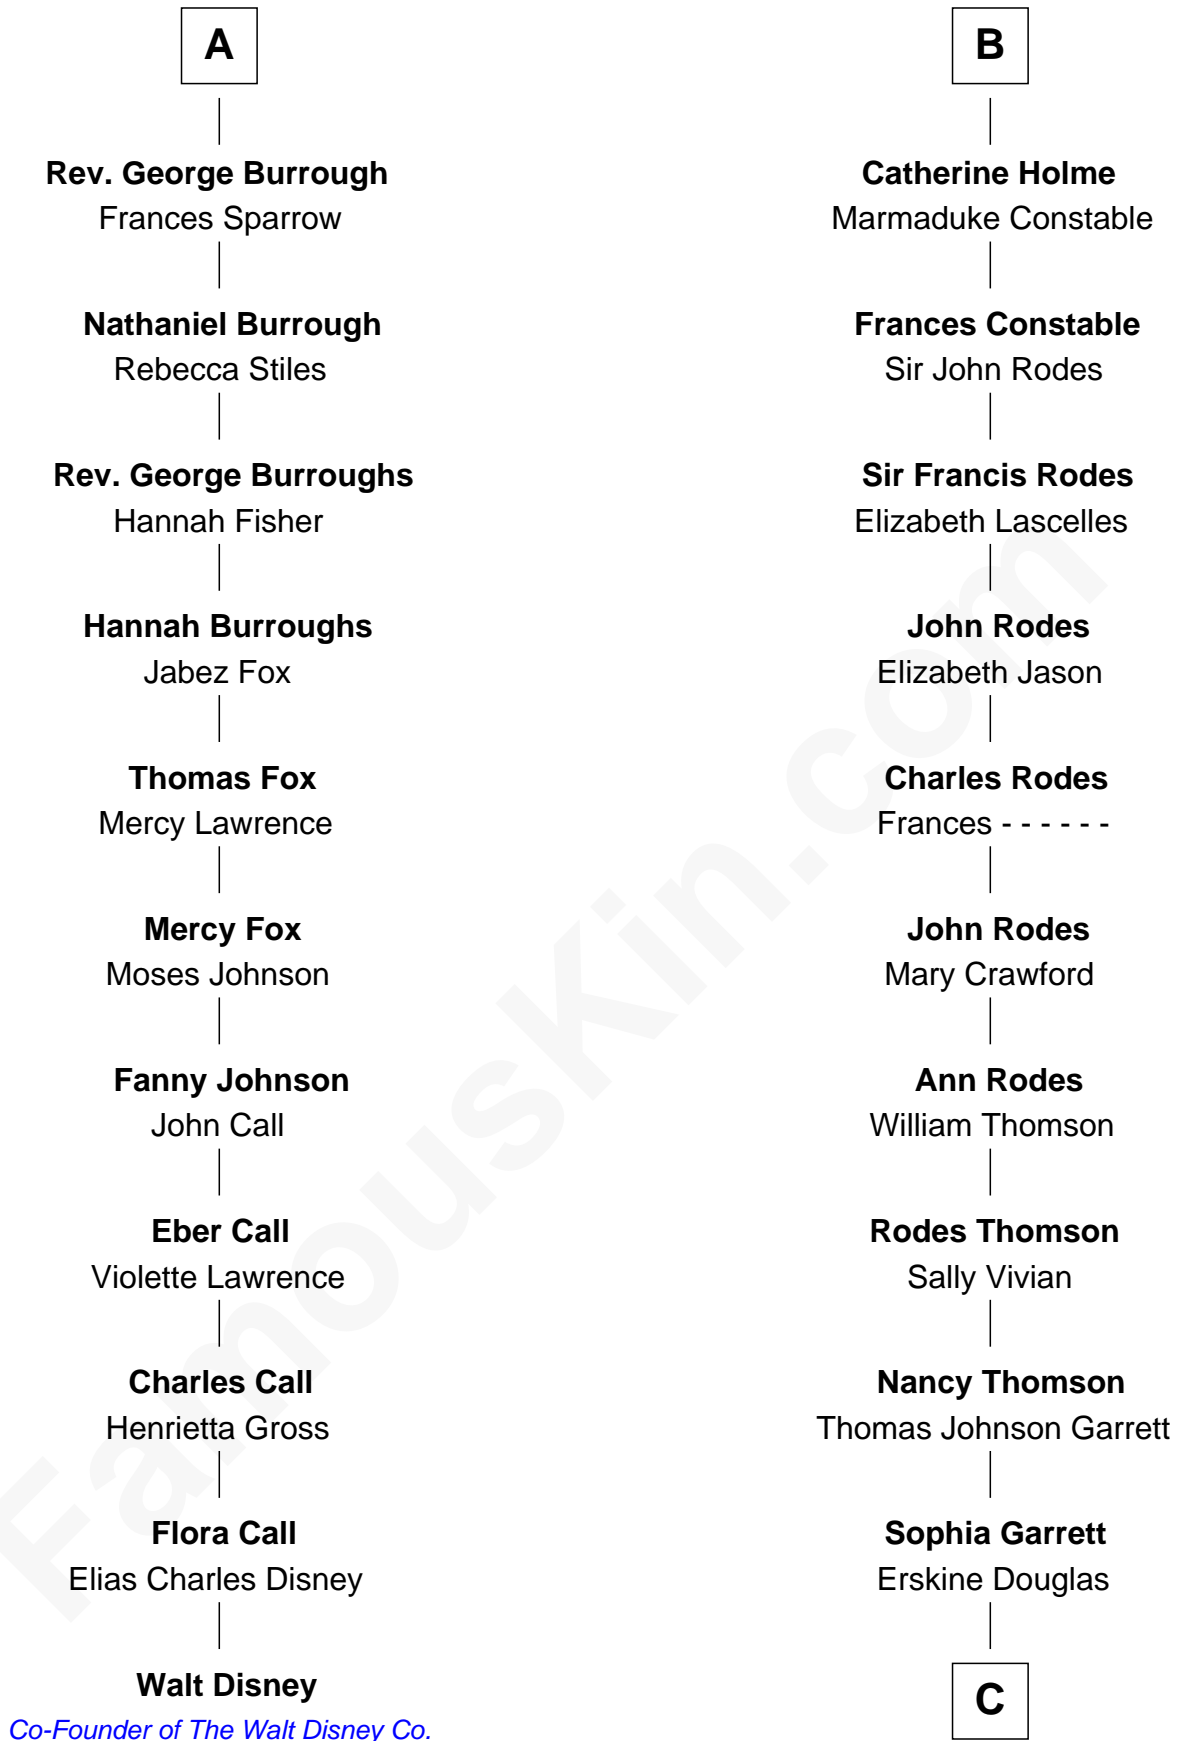

FamousKin.com

Relationship Chart of

Walt Disney

Co-Founder of The Walt Disney Company

17th cousin 4 times removed of

Illeana Douglas

TV and Movie Actress

Sir Michael de la Pole

Katherine Wingfield

C

Emma Jane Douglas

Col. George Taliaferro Shackelford

Lena Priscilla Shackelford

Edouard Gregory Hesselberg

Melvyn Edouard Hesselberg

Rosalind Hightower