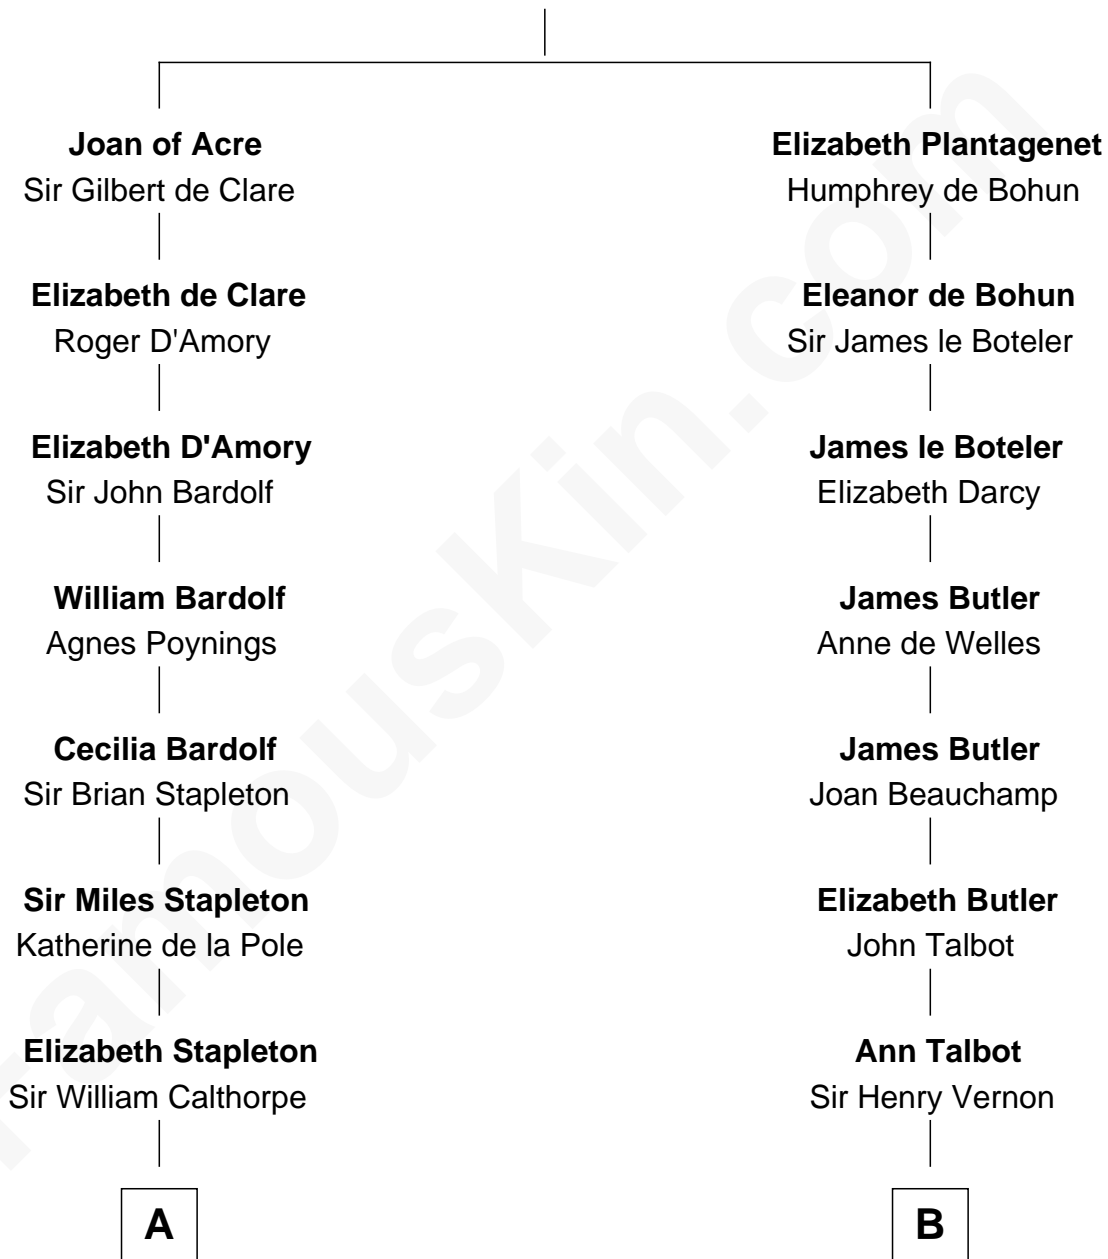

## Relationship Chart of

### Walt Disney

Co-Founder of The Walt Disney Company

20th cousin 1 time removed of

**Melvyn Douglas**  
Movie Actor

**King Edward I**  
Eleanor of Castile

**C**

**Fanny Johnson**

John Call

**Eber Call**

Violette Lawrence

**Charles Call**

Henrietta Gross

**Flora Call**

Elias Charles Disney

**Walt Disney**

*Co-Founder of The Walt Disney Co.*

**D**

**Erskine Douglas**

Sophia Garrett

**Emma Jane Douglas**

Col. George Taliaferro Shackelford

**Lena Priscilla Shackelford**

Edouard Gregory Hesselberg

**Melvyn Douglas**