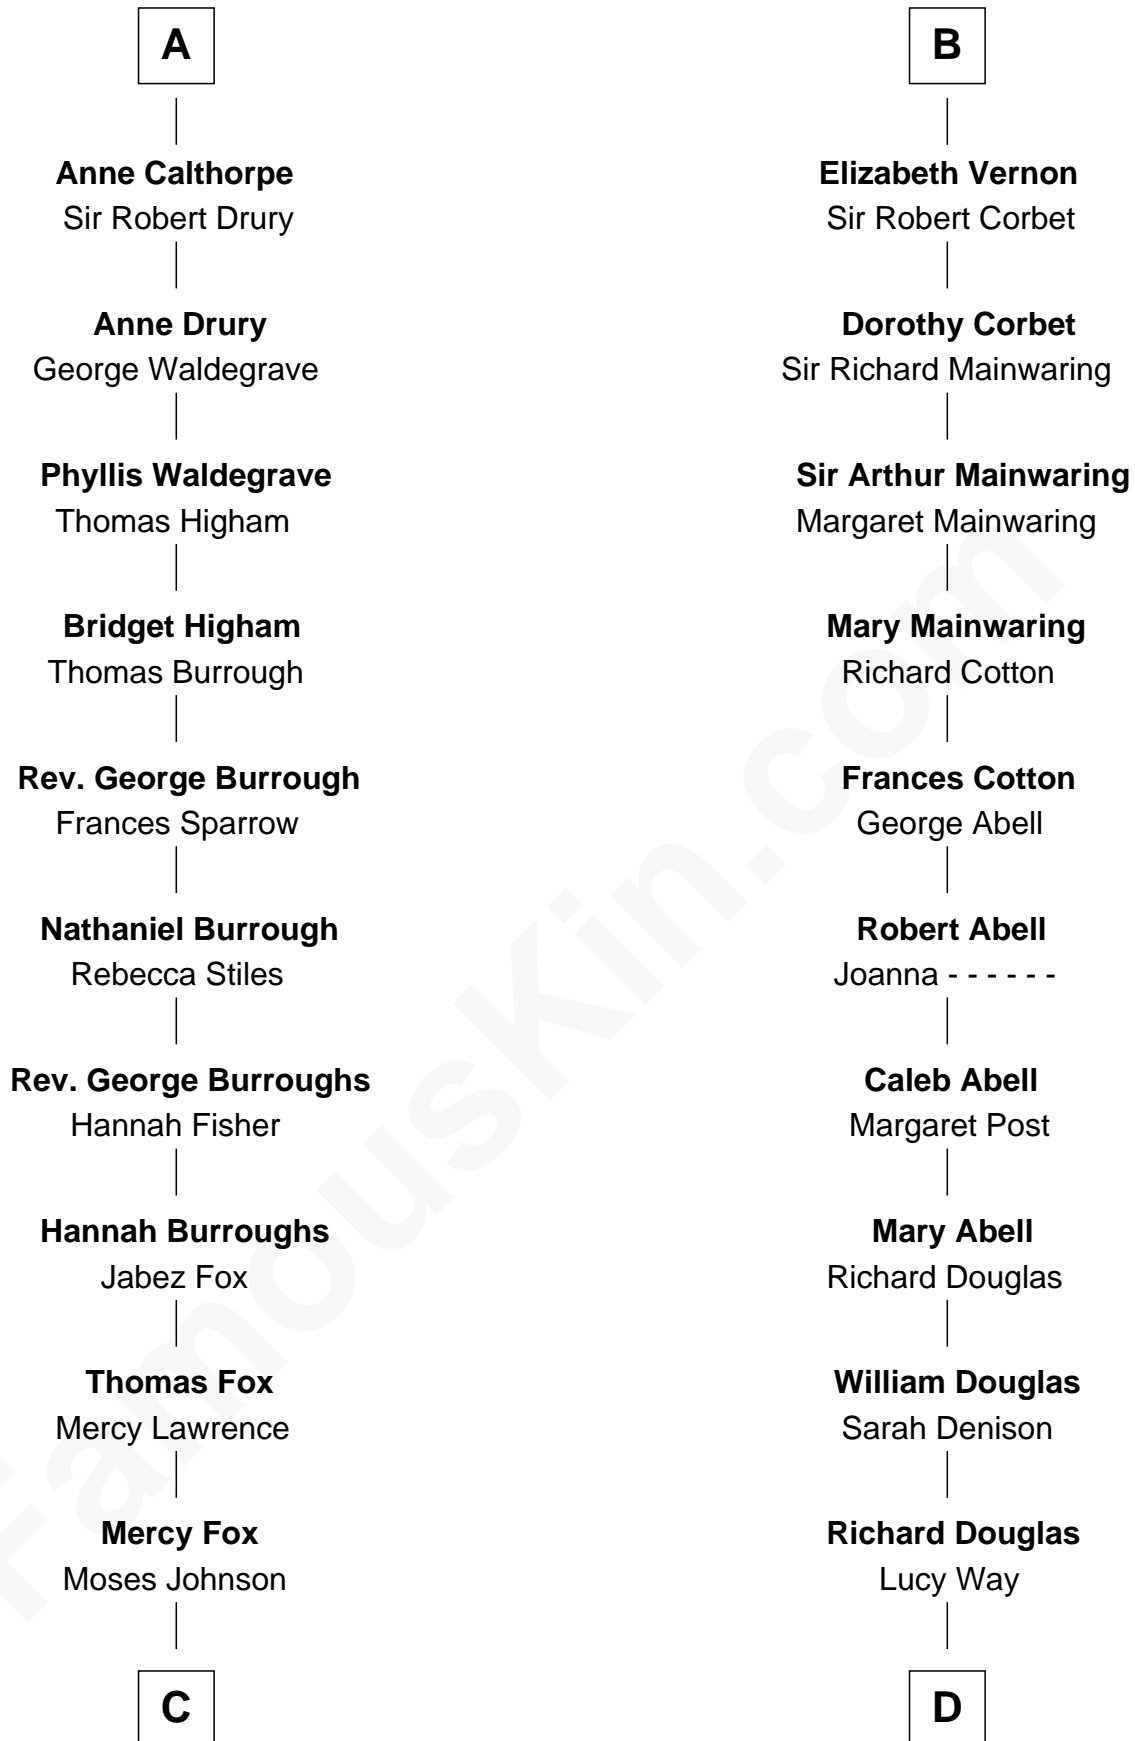

## Relationship Chart of

### Walt Disney

Co-Founder of The Walt Disney Company

20th cousin 1 time removed of

**Melvyn Douglas**  
Movie Actor

**King Edward I**  
Eleanor of Castile

**C**

**Fanny Johnson**

John Call

**Eber Call**

Violette Lawrence

**Charles Call**

Henrietta Gross

**Flora Call**

Elias Charles Disney

**Walt Disney**

*Co-Founder of The Walt Disney Co.*

**D**

**Erskine Douglas**

Sophia Garrett

**Emma Jane Douglas**

Col. George Taliaferro Shackelford

**Lena Priscilla Shackelford**

Edouard Gregory Hesselberg

**Melvyn Douglas**