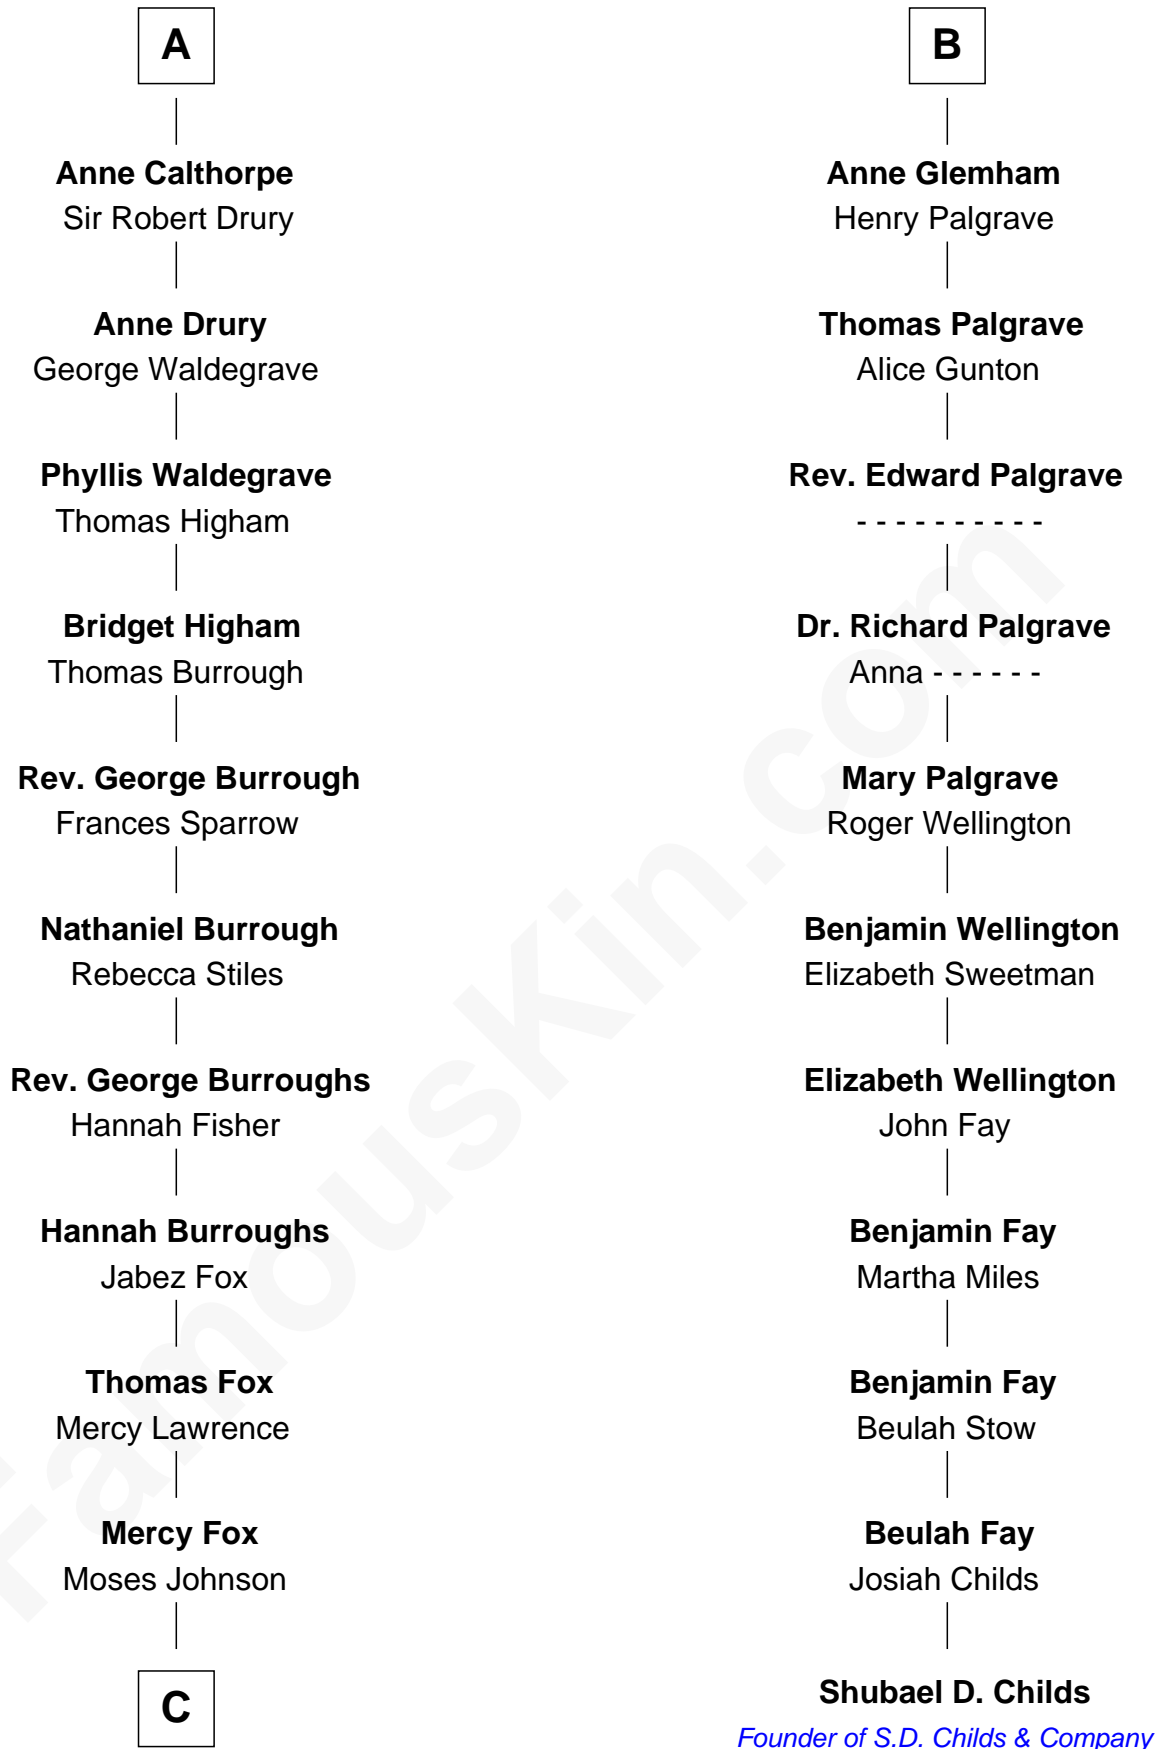

FamousKin.com

Relationship Chart of

Walt Disney

Co-Founder of The Walt Disney Company

17th cousin 4 times removed of

Shubael D. Childs

Founder of S.D. Childs & Company

King Edward I
Eleanor of Castile

C

—
Fanny Johnson

John Call

—
Eber Call

Violette Lawrence

—
Charles Call

Henrietta Gross

—
Flora Call