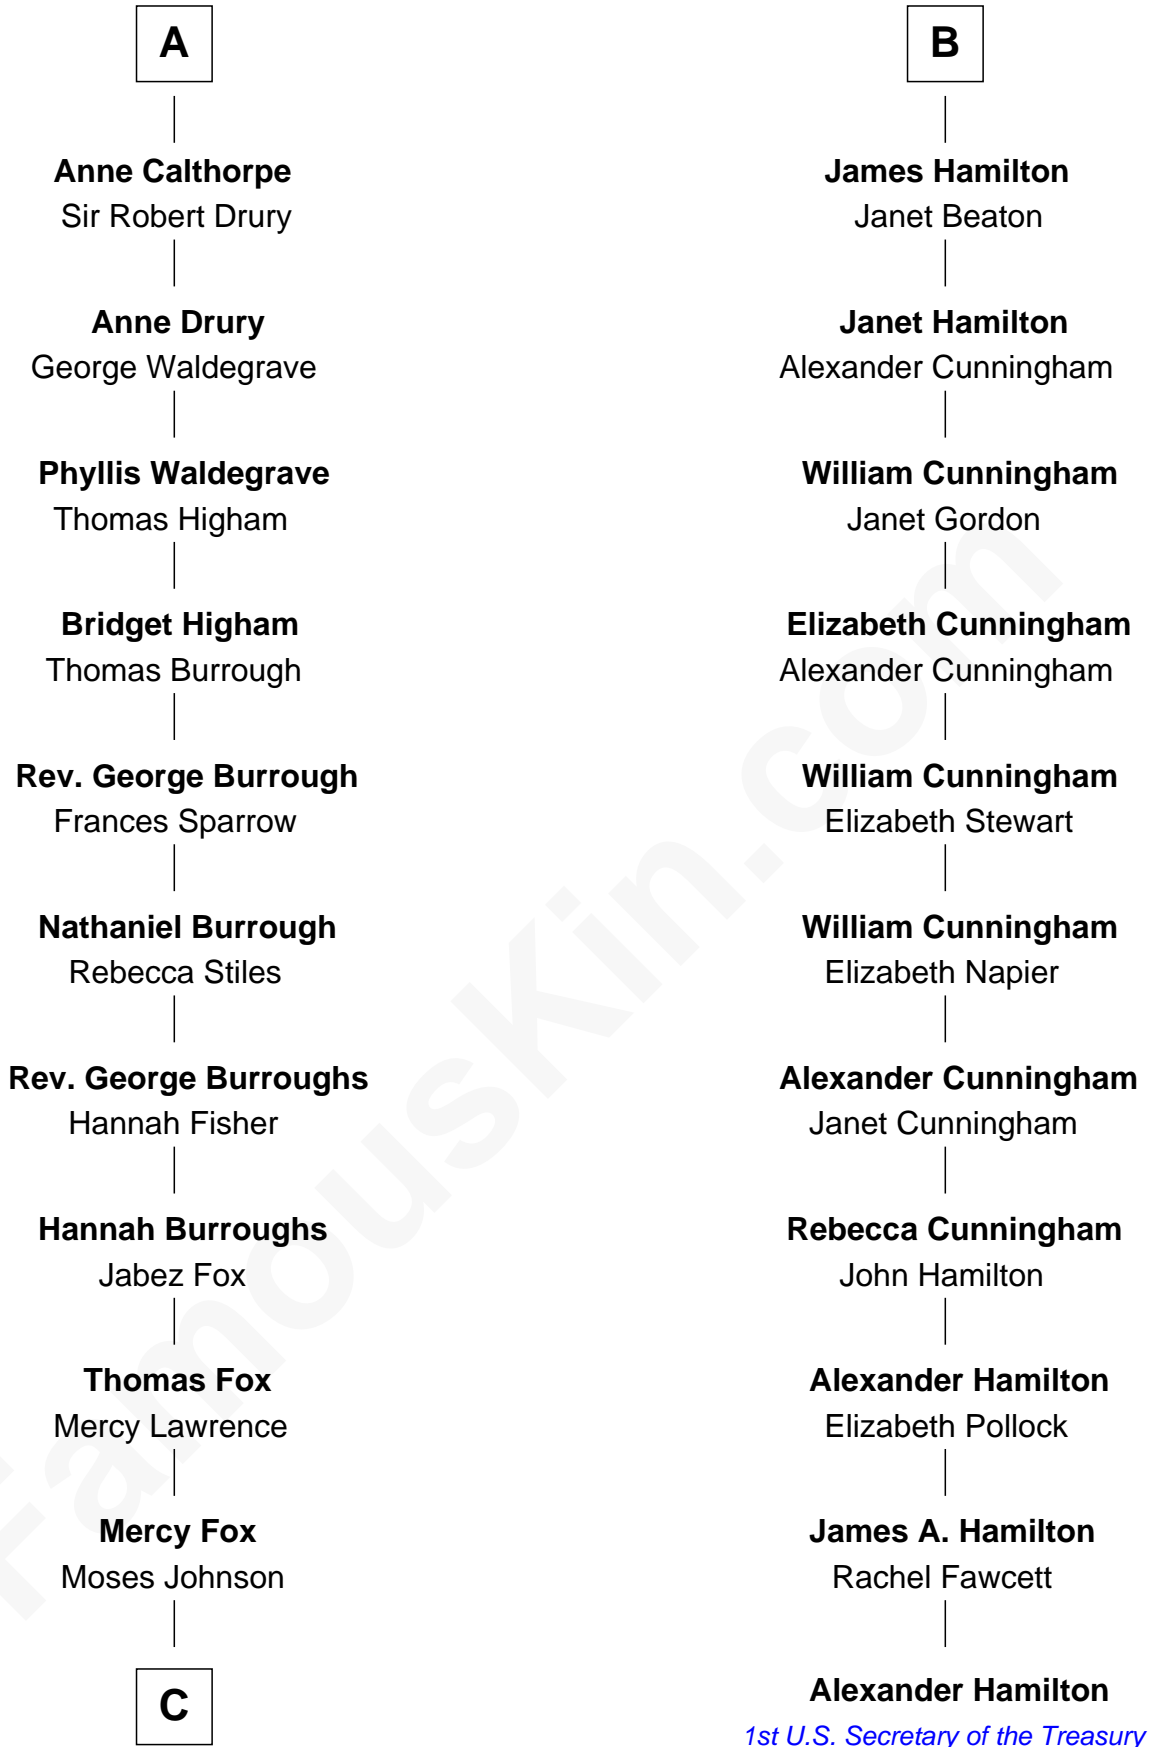

FamousKin.com

Relationship Chart of

Walt Disney

Co-Founder of The Walt Disney Company

17th cousin 4 times removed of

Alexander Hamilton

1st U.S. Secretary of the Treasury

King Edward I
Eleanor of Castile

Joan of Acre
Sir Gilbert de Clare

Elizabeth de Clare
Roger D'Amory

Elizabeth D'Amory
Sir John Bardolf

William Bardolf
Agnes Poynings

Cecilia Bardolf
Sir Brian Stapleton

Sir Miles Stapleton
Katherine de la Pole

Elizabeth Stapleton
Sir William Calthorpe

A

Edward II, King of England
Isabella of France

Edward III, King of England
Philippa of Hainault

John of Gaunt
Katherine Roet

Sir John Beaufort
Margaret de Holand

Joan Beaufort
James I, King of Scotland

James II, King of Scotland
Mary of Guelders

Mary Stewart of Scotland
James Hamilton

B

C

—
Fanny Johnson

John Call

—
Eber Call

Violette Lawrence