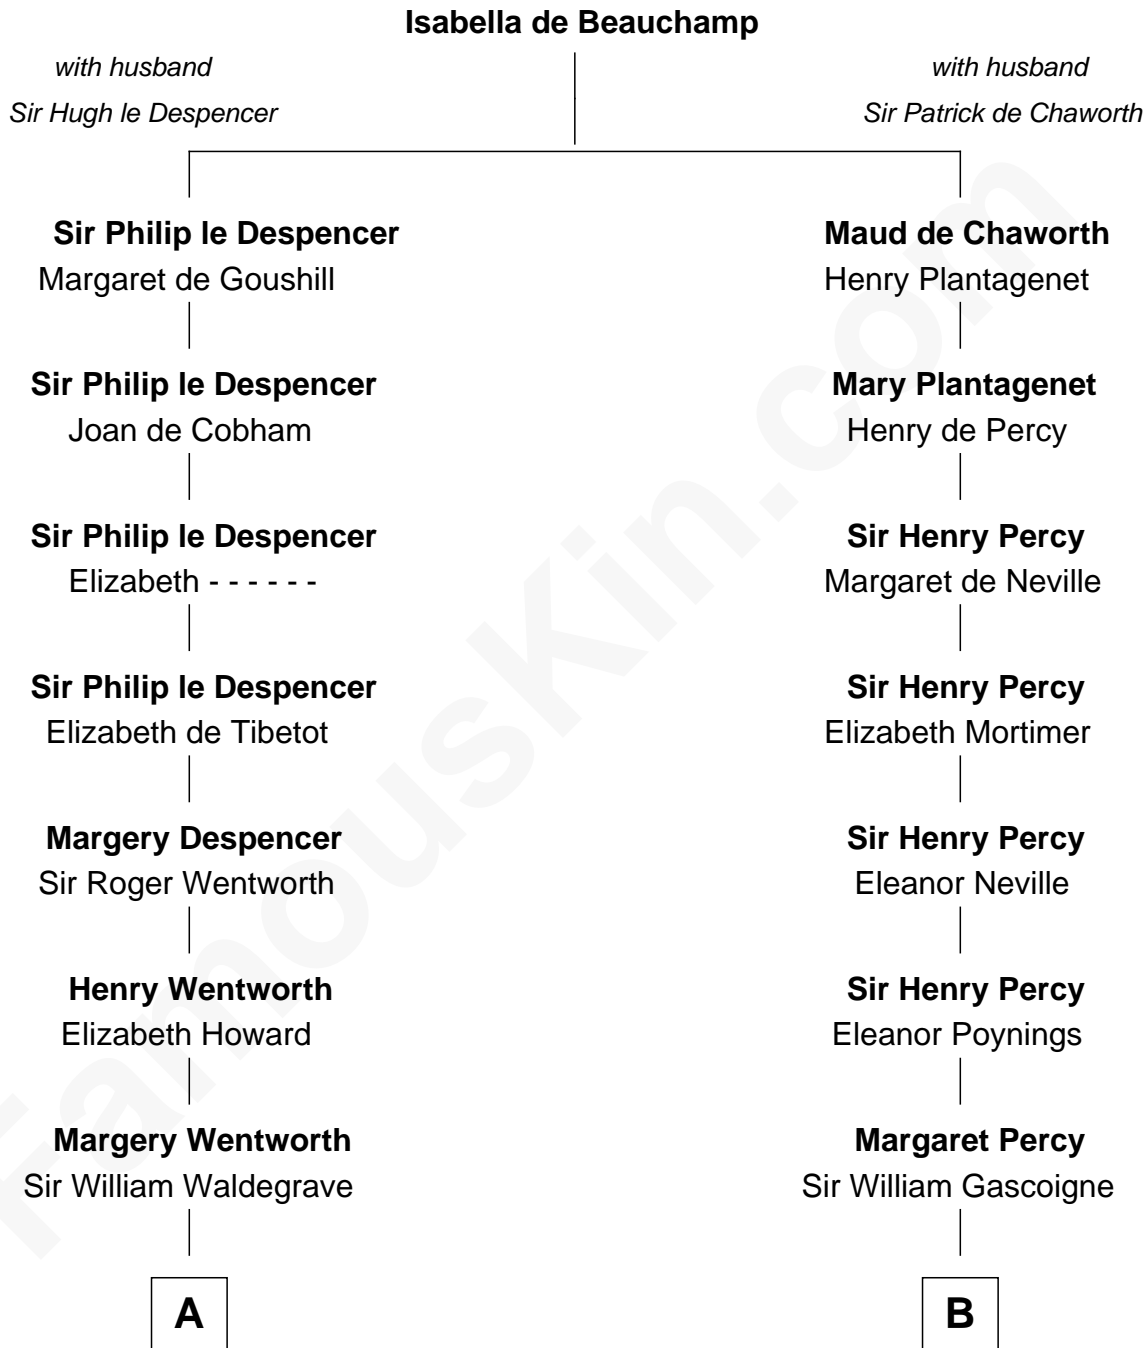

FamousKin.com

Relationship Chart of

Walt Disney

Co-Founder of The Walt Disney Company

16th cousin 4 times removed of

Harriet Martineau

Author of *The Hour and the Man*

C

—
Eber Call

Violette Lawrence

—
Charles Call

Henrietta Gross

—
Flora Call

Elias Charles Disney

—
Walt Disney

Co-Founder of The Walt Disney Co.