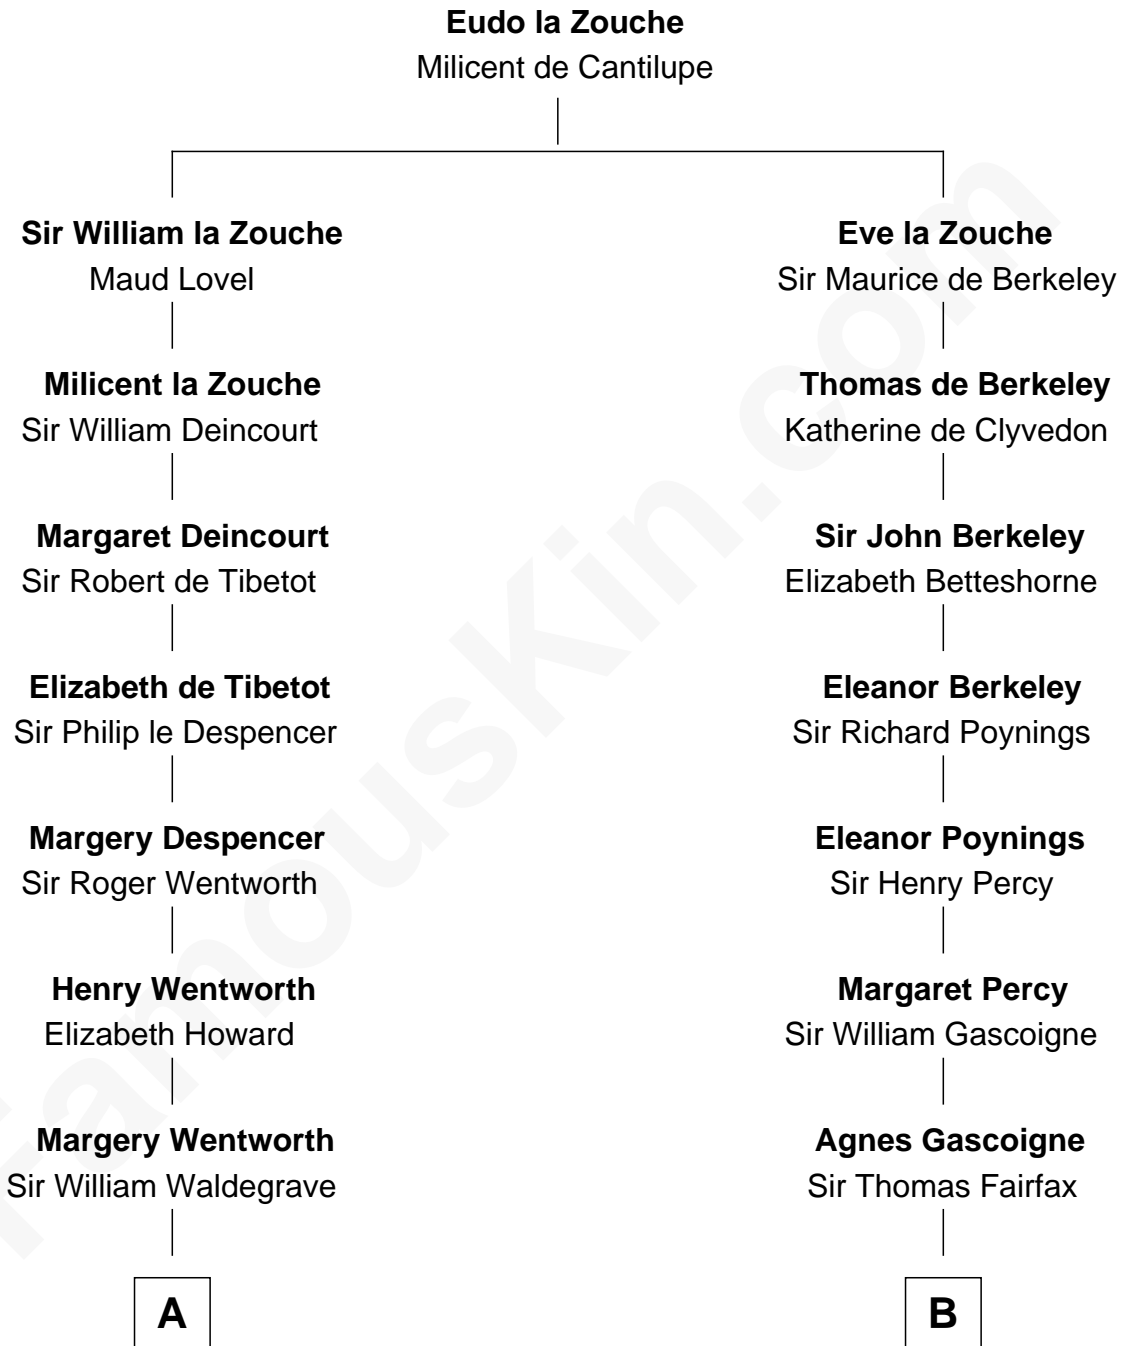

FamousKin.com

Relationship Chart of

Walt Disney

Co-Founder of The Walt Disney Company

15th cousin 5 times removed of

Harriet Martineau

Author of The Hour and the Man

C

—
Eber Call

Violette Lawrence

—
Charles Call

Henrietta Gross

—
Flora Call

Elias Charles Disney

—
Walt Disney

Co-Founder of The Walt Disney Co.