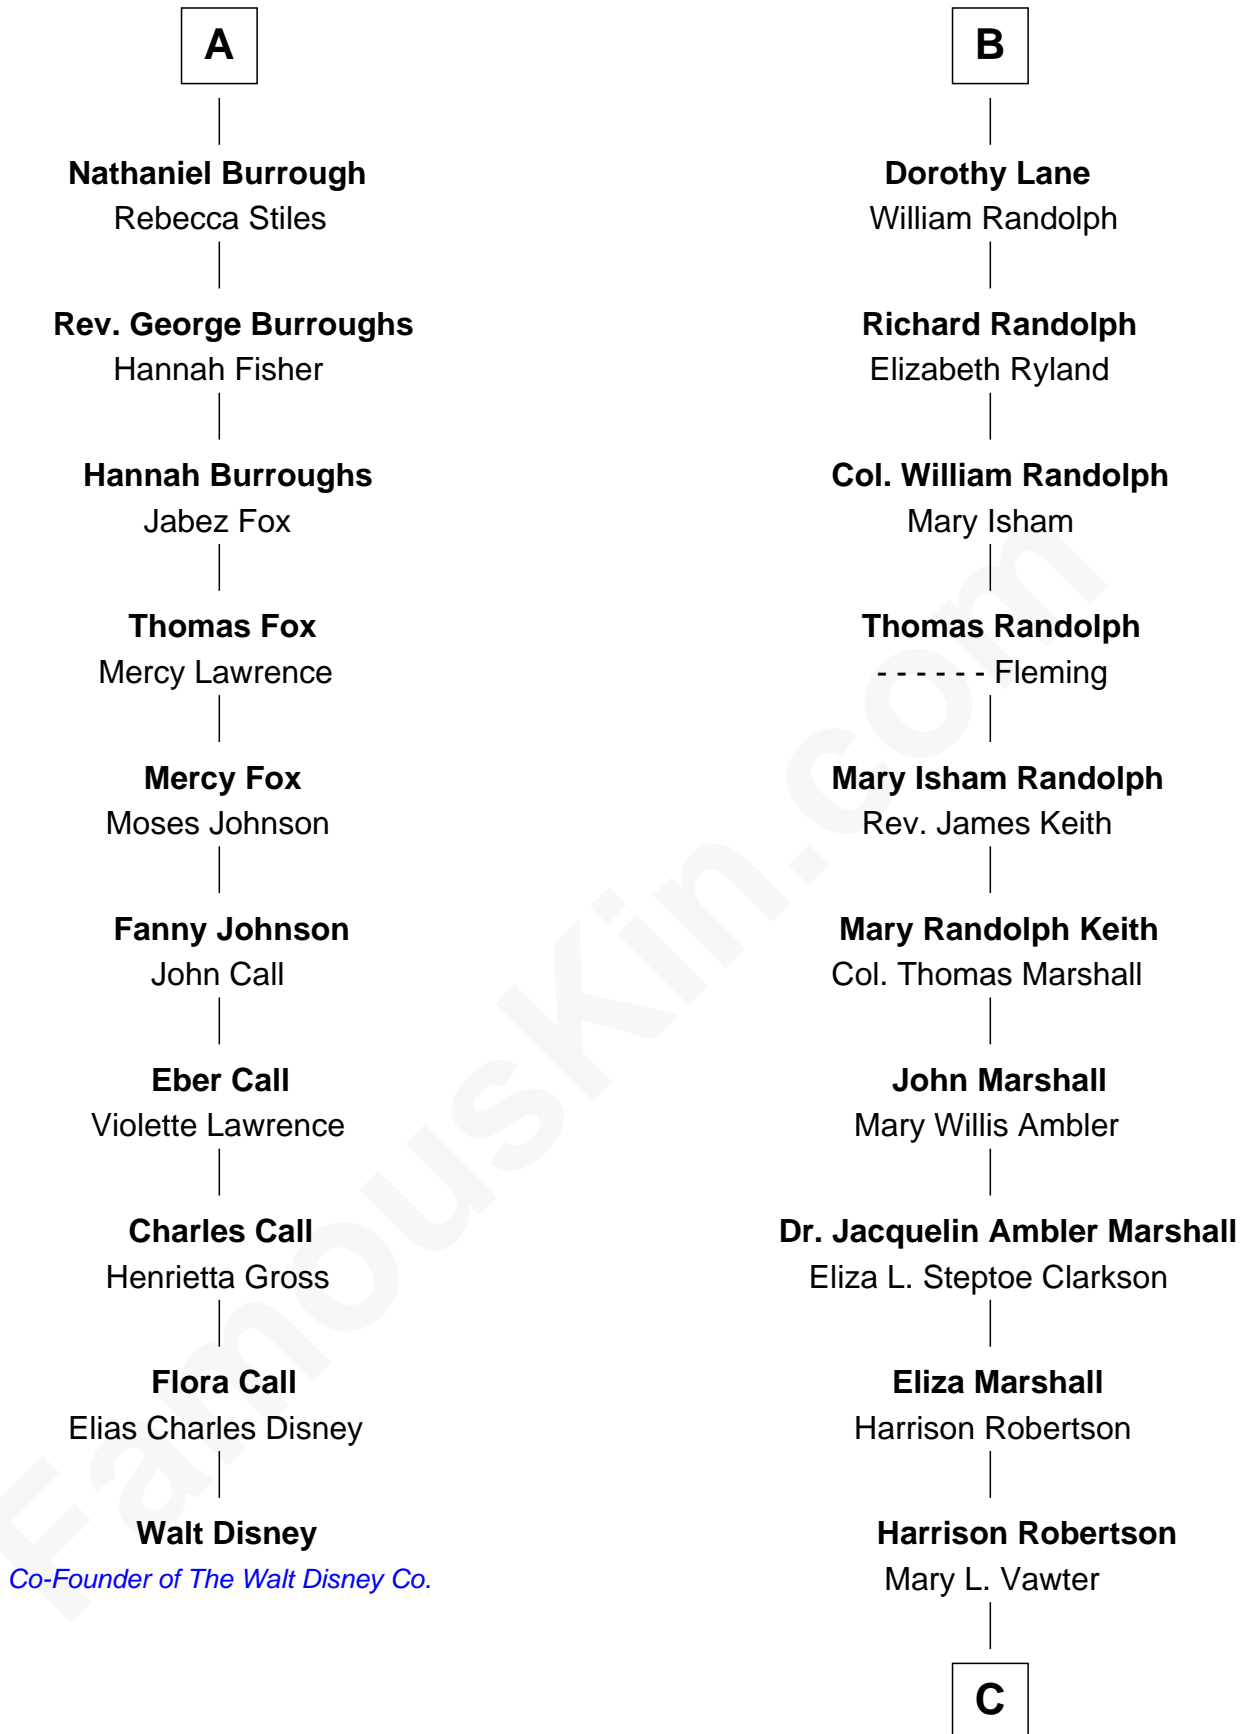

FamousKin.com

Relationship Chart of

Walt Disney

Co-Founder of The Walt Disney Company

16th cousin 3 times removed of

Mary Chapin Carpenter
Singer and Songwriter

Sir John Howard
Alice Tendring

C

|
Harrison Marshall Robertson

Mary MacKenzie

|
Mary Bowie Robertson

Chapin Carpenter

|
Mary Chapin Carpenter

Singer and Songwriter

FamousKin.com