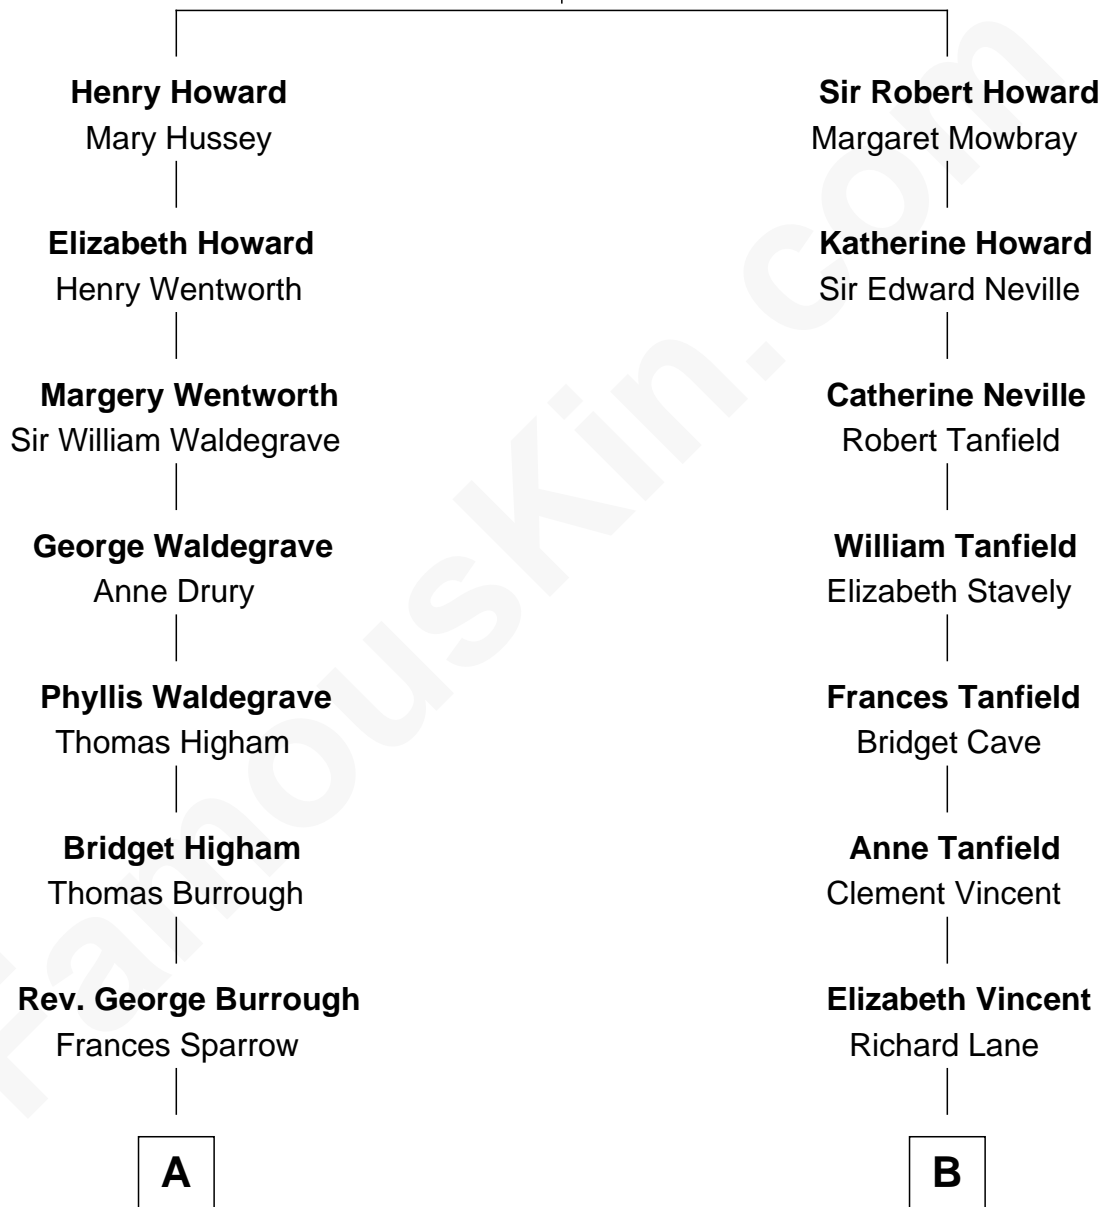

FamousKin.com

Relationship Chart of

Walt Disney

Co-Founder of The Walt Disney Company

16th cousin 3 times removed of

Mary Chapin Carpenter
Singer and Songwriter

Sir John Howard
Alice Tendring

C