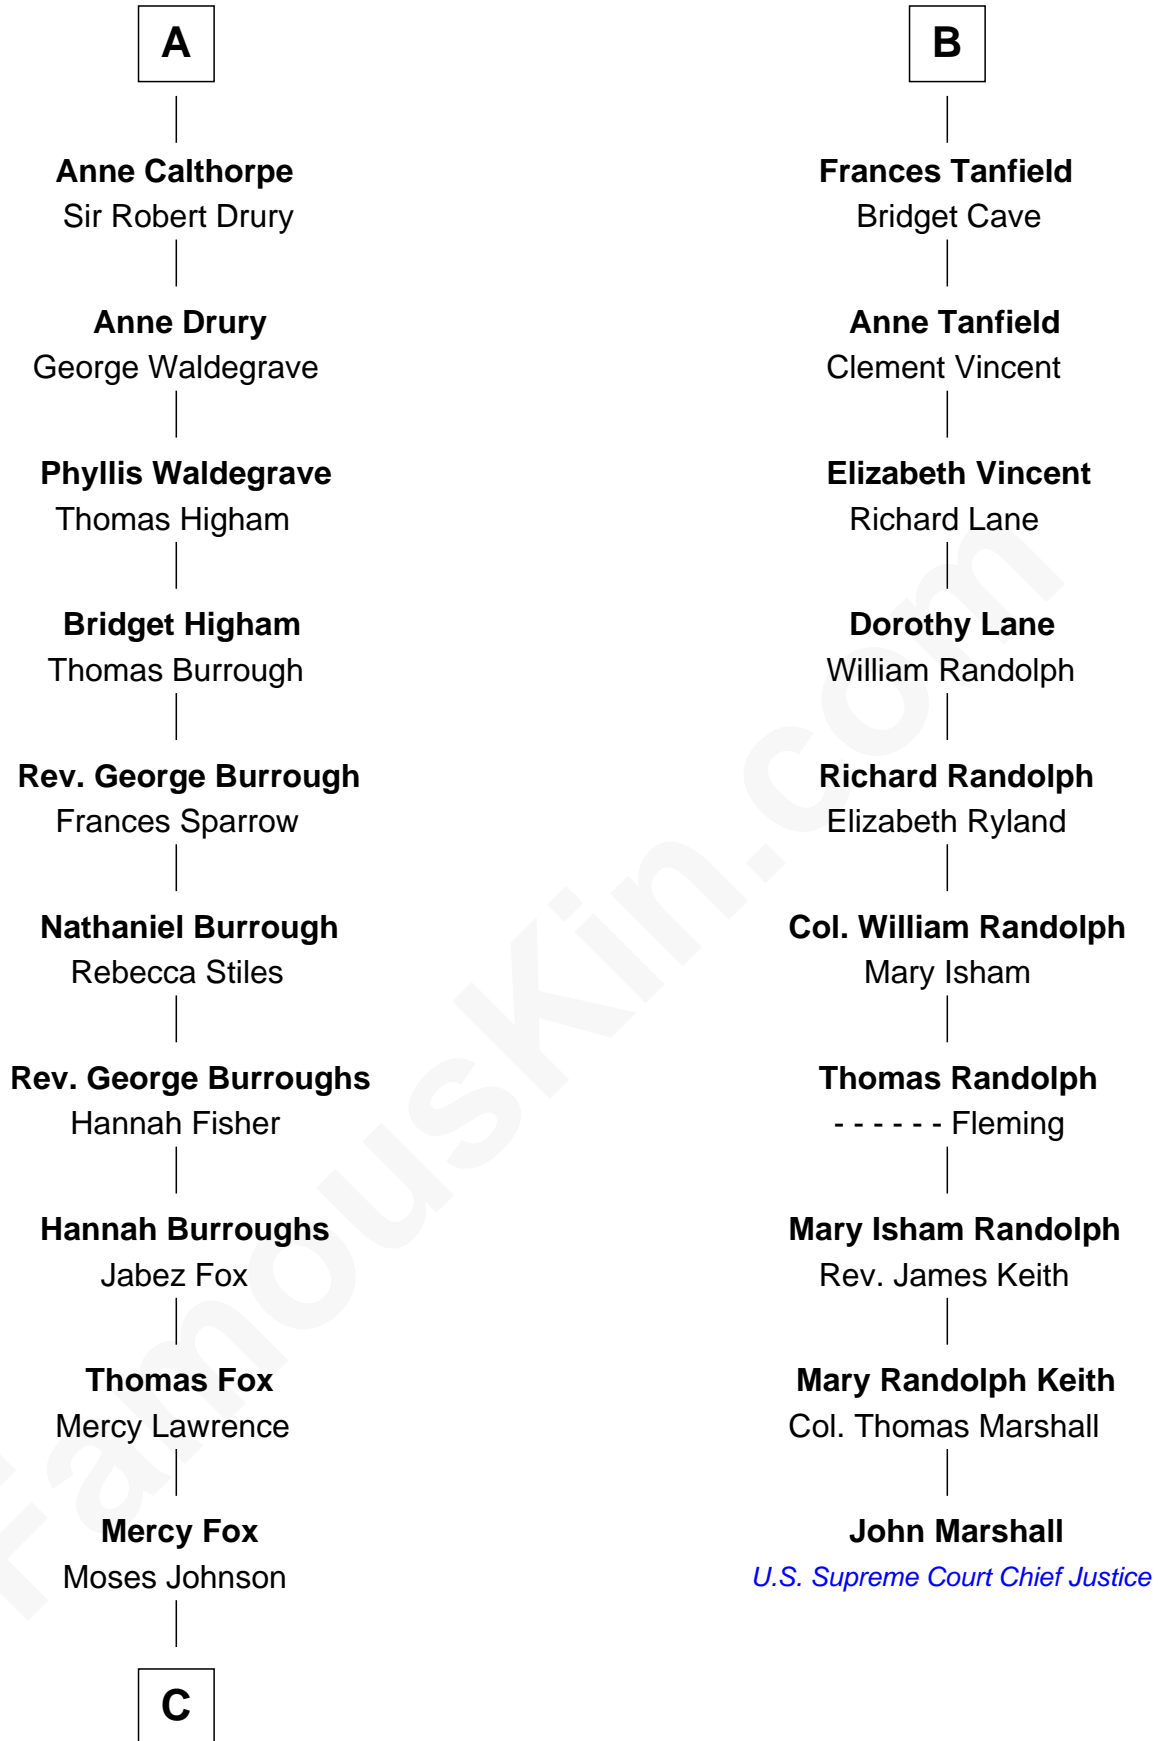

FamousKin.com

Relationship Chart of

Walt Disney

Co-Founder of The Walt Disney Company

16th cousin 5 times removed of

John Marshall

4th Chief Justice of the U.S. Supreme Court

C

—
Fanny Johnson

John Call

—
Eber Call

Violette Lawrence

—
Charles Call

Henrietta Gross

—
Flora Call

Elias Charles Disney