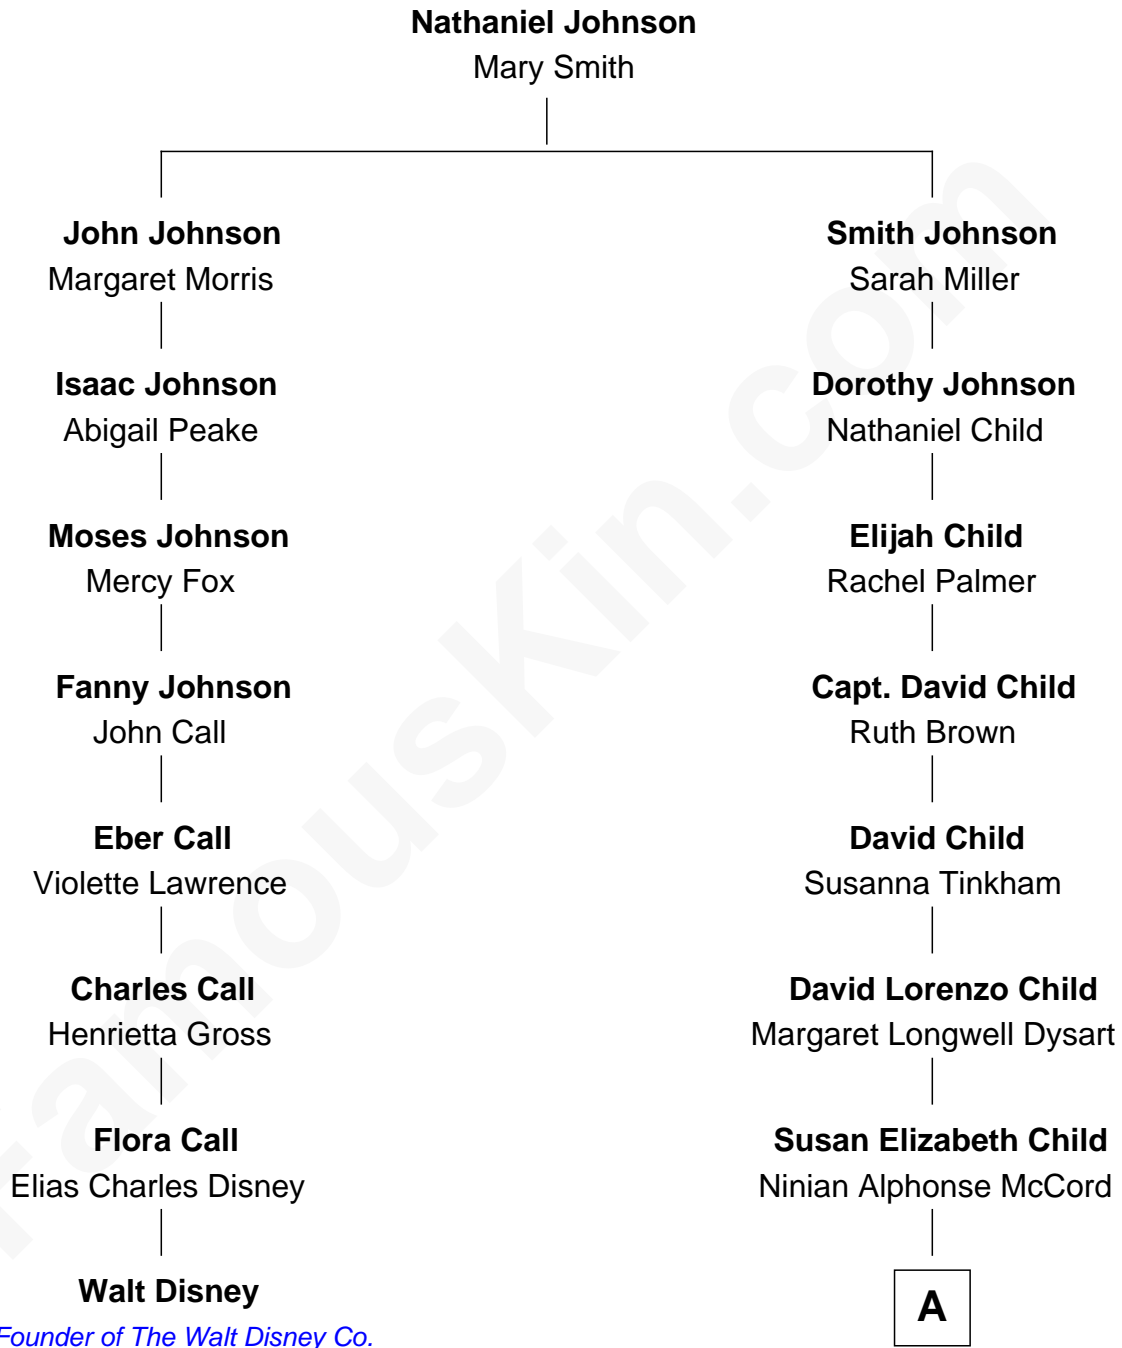

FamousKin.com

Relationship Chart of

Walt Disney

Co-Founder of The Walt Disney Company

7th cousin 2 times removed of

Dick Van Dyke

TV Actor - "The Dick Van Dyke Show"

A

Charles Cornelius McCord

Adeline Verinda Neal

Hazel Victoria McCord

Loren Wayne Van Dyke

Dick Van Dyke

TV Actor - "The Dick Van Dyke Show"

FamousKin.com