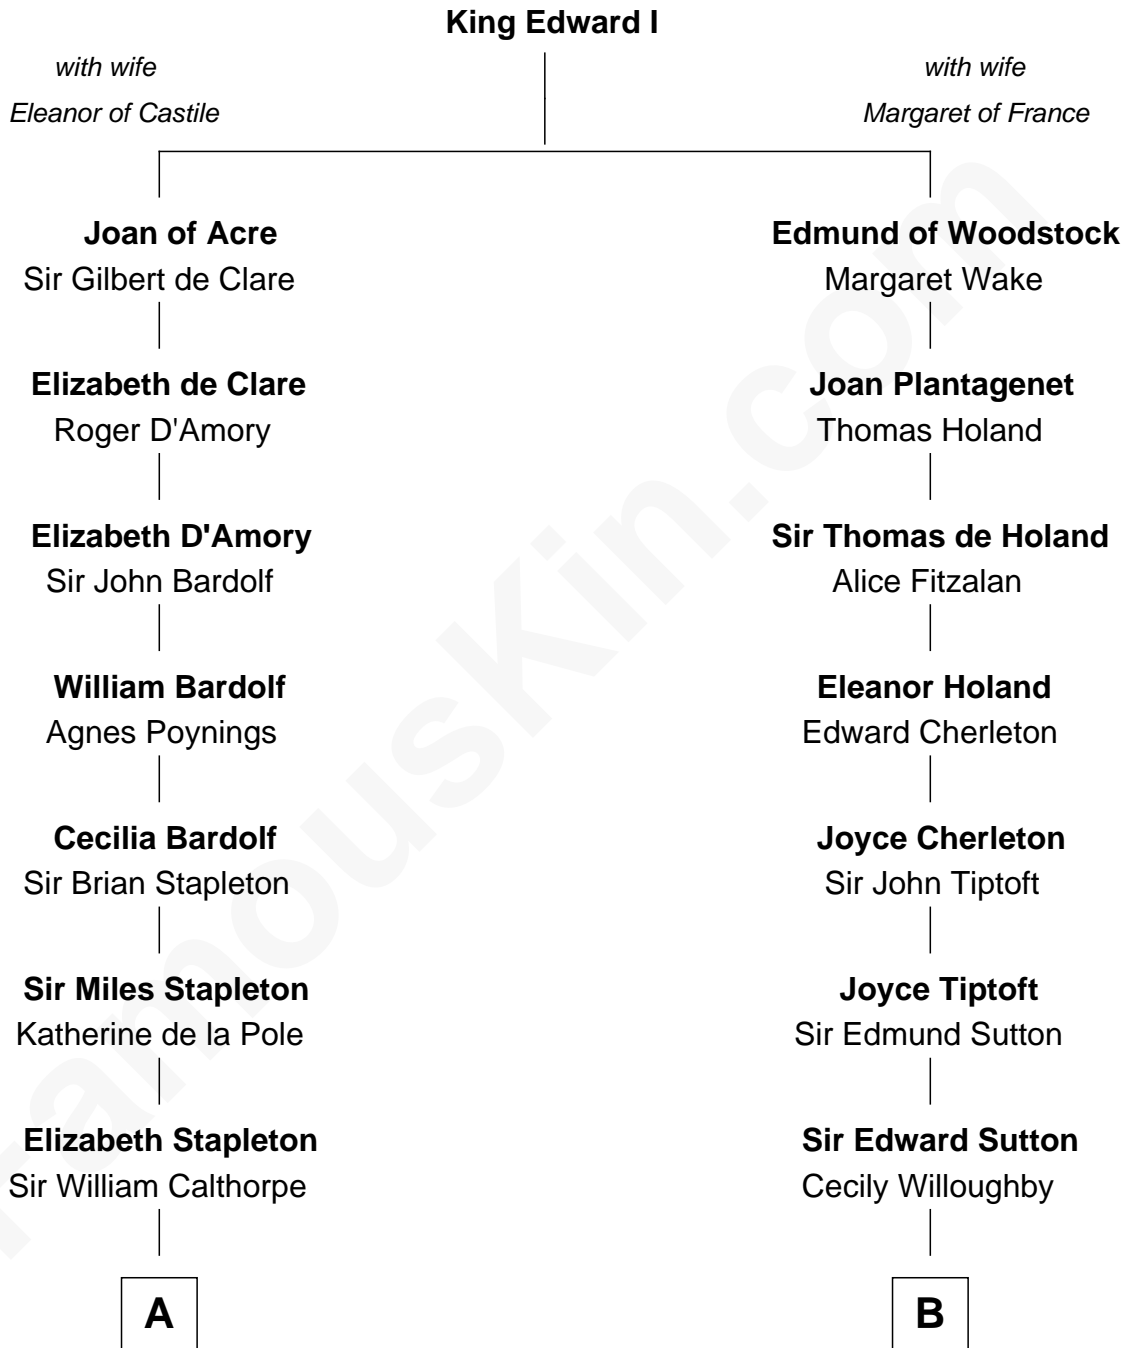

## Relationship Chart of

### Walt Disney

Co-Founder of The Walt Disney Company

18th cousin 3 times removed of

**Oliver Wendell Holmes, Jr.**

U.S. Supreme Court Justice

**C**

**Fanny Johnson**

John Call

**Eber Call**

Violette Lawrence

**Charles Call**

Henrietta Gross

**Flora Call**

Elias Charles Disney

**Walt Disney**

*Co-Founder of The Walt Disney Co.*