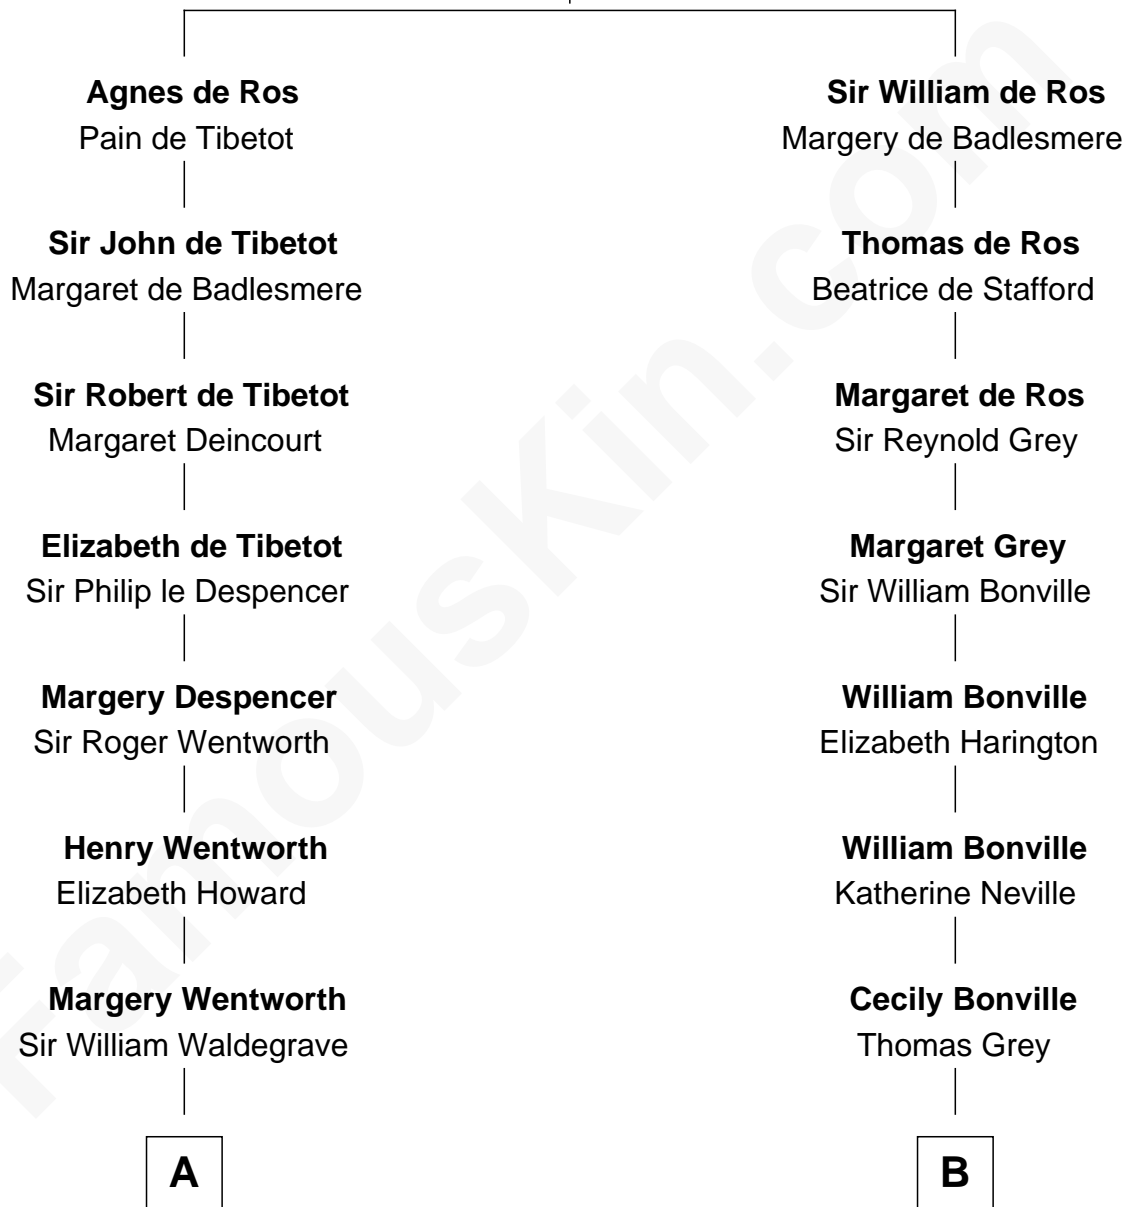

FamousKin.com

Relationship Chart of

Walt Disney

Co-Founder of The Walt Disney Company

18th cousin 2 times removed of

Oliver Wendell Holmes, Jr.
U.S. Supreme Court Justice

William de Ros
Maude de Vaux

C

Eber Call
Violette Lawrence

Charles Call
Henrietta Gross

Flora Call
Elias Charles Disney

Walt Disney
Co-Founder of The Walt Disney Co.

D

Oliver Wendell Holmes
Amelia Lee Jackson

Oliver Wendell Holmes, Jr.
U.S. Supreme Court Justice