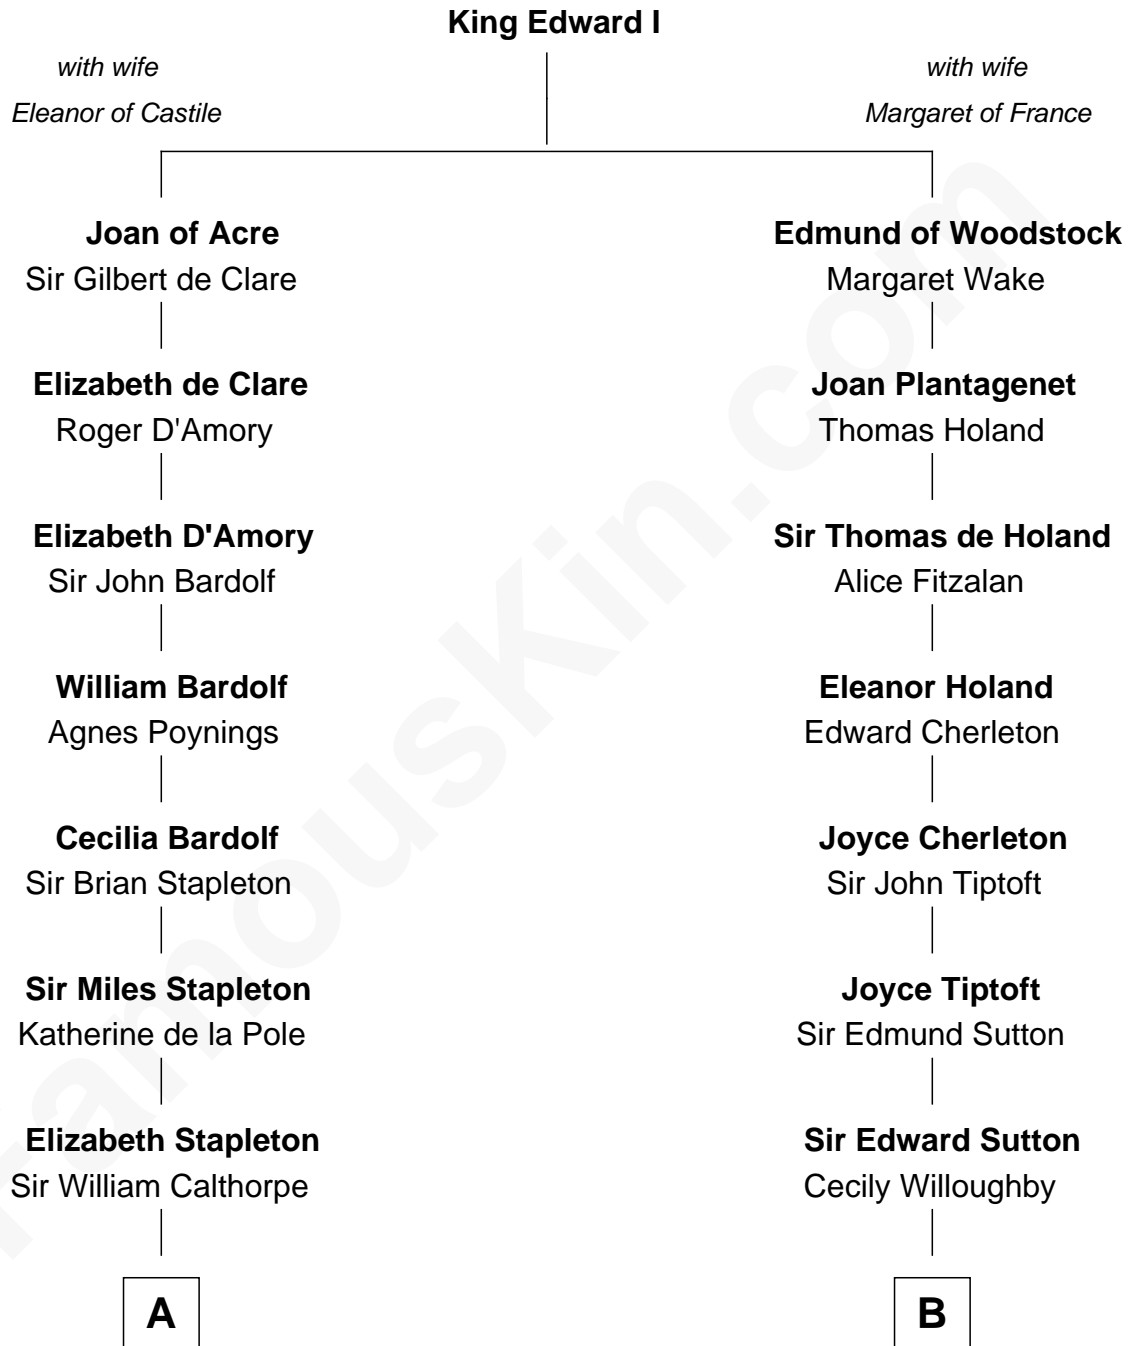

FamousKin.com

Relationship Chart of

Walt Disney

Co-Founder of The Walt Disney Company

17th cousin 4 times removed of

Oliver Wendell Holmes, Sr.

American "Fireside" Poet

C

—
Fanny Johnson

John Call

—
Eber Call

Violette Lawrence

—
Charles Call

Henrietta Gross

—
Flora Call

Elias Charles Disney