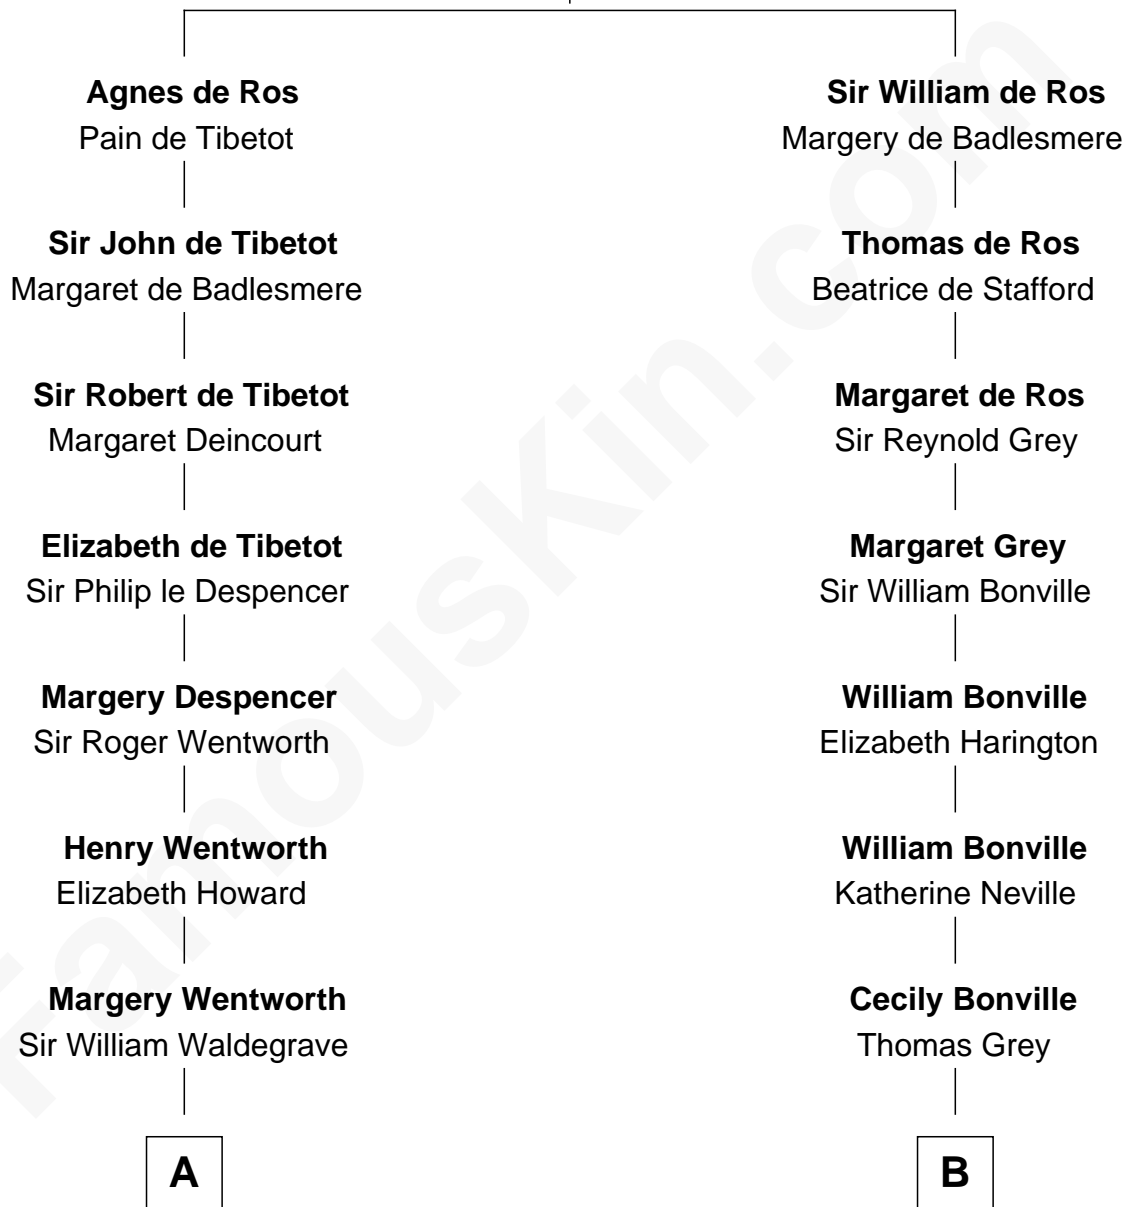

FamousKin.com

Relationship Chart of

Walt Disney

Co-Founder of The Walt Disney Company

17th cousin 3 times removed of

Oliver Wendell Holmes, Sr.

American "Fireside" Poet

William de Ros
Maude de Vaux

C

—
Eber Call

Violette Lawrence

—
Charles Call

Henrietta Gross

—
Flora Call

Elias Charles Disney

—
Walt Disney