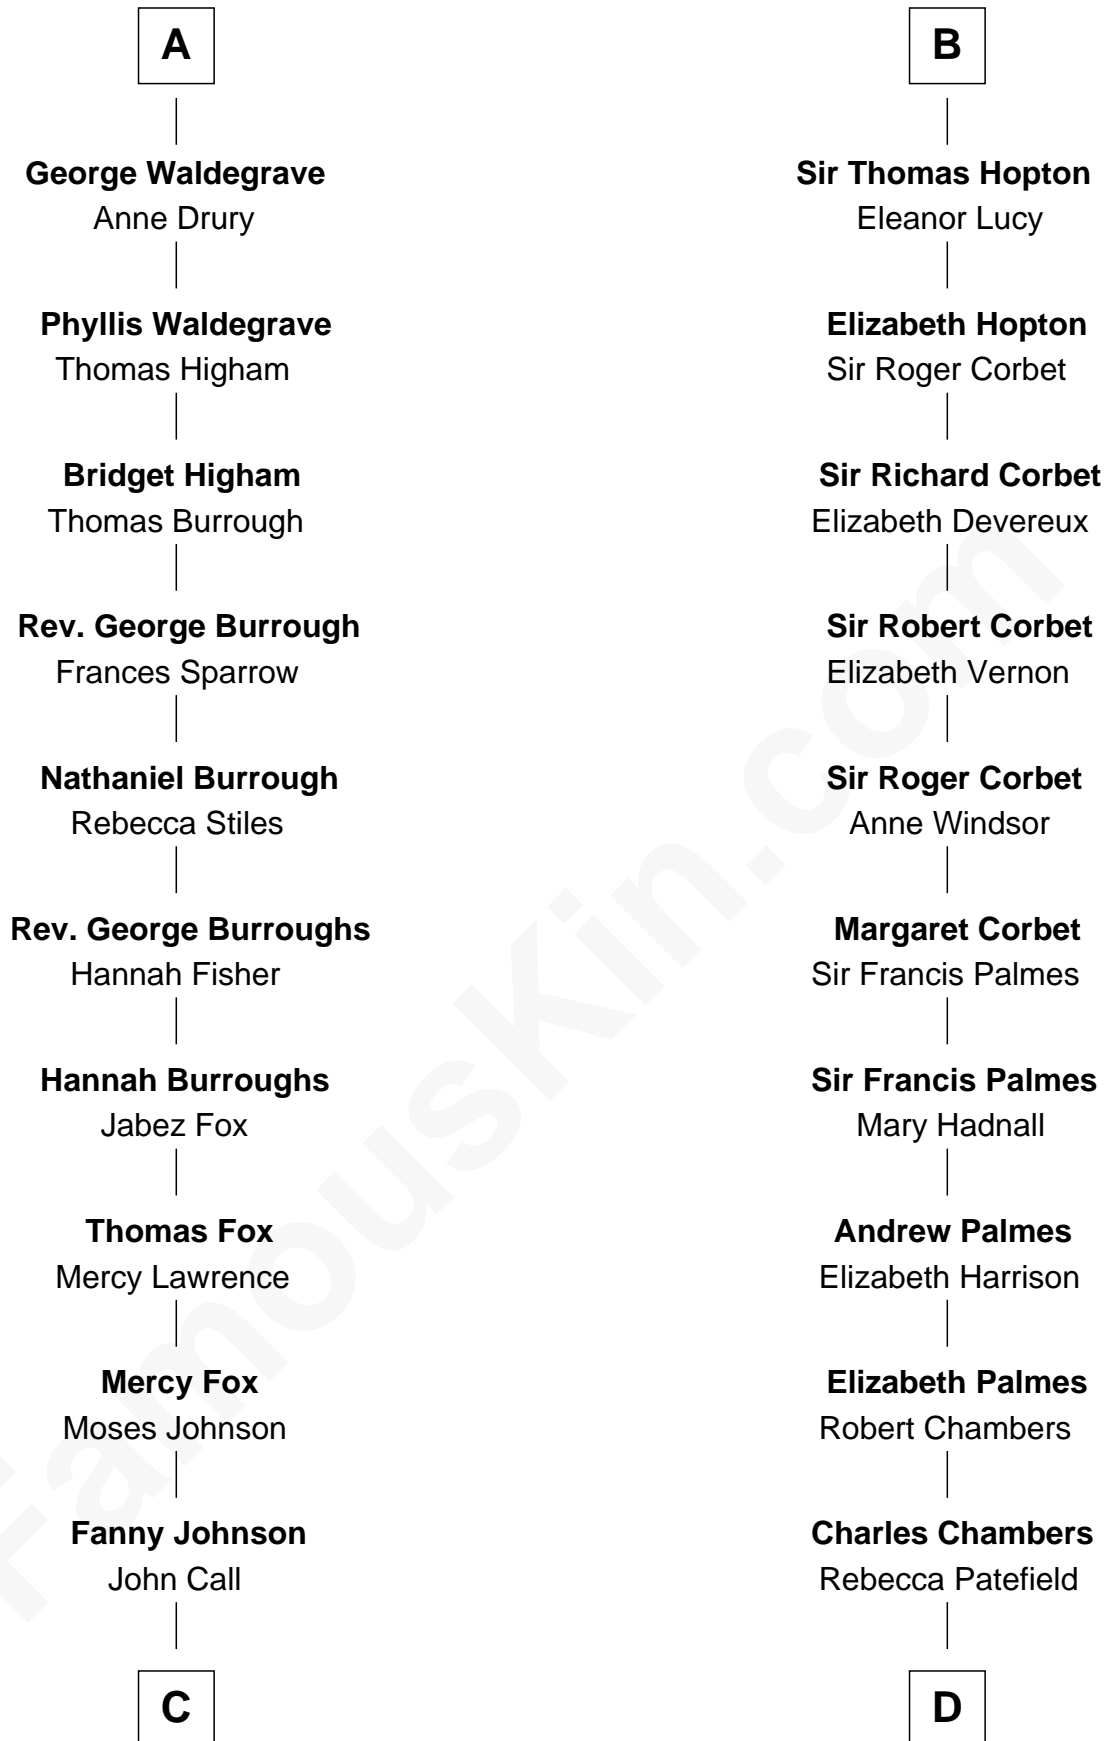

FamousKin.com

Relationship Chart of

Walt Disney

Co-Founder of The Walt Disney Company

20th cousin 1 time removed of

James Russell Lowell
American "Fireside" Poet

C

Eber Call