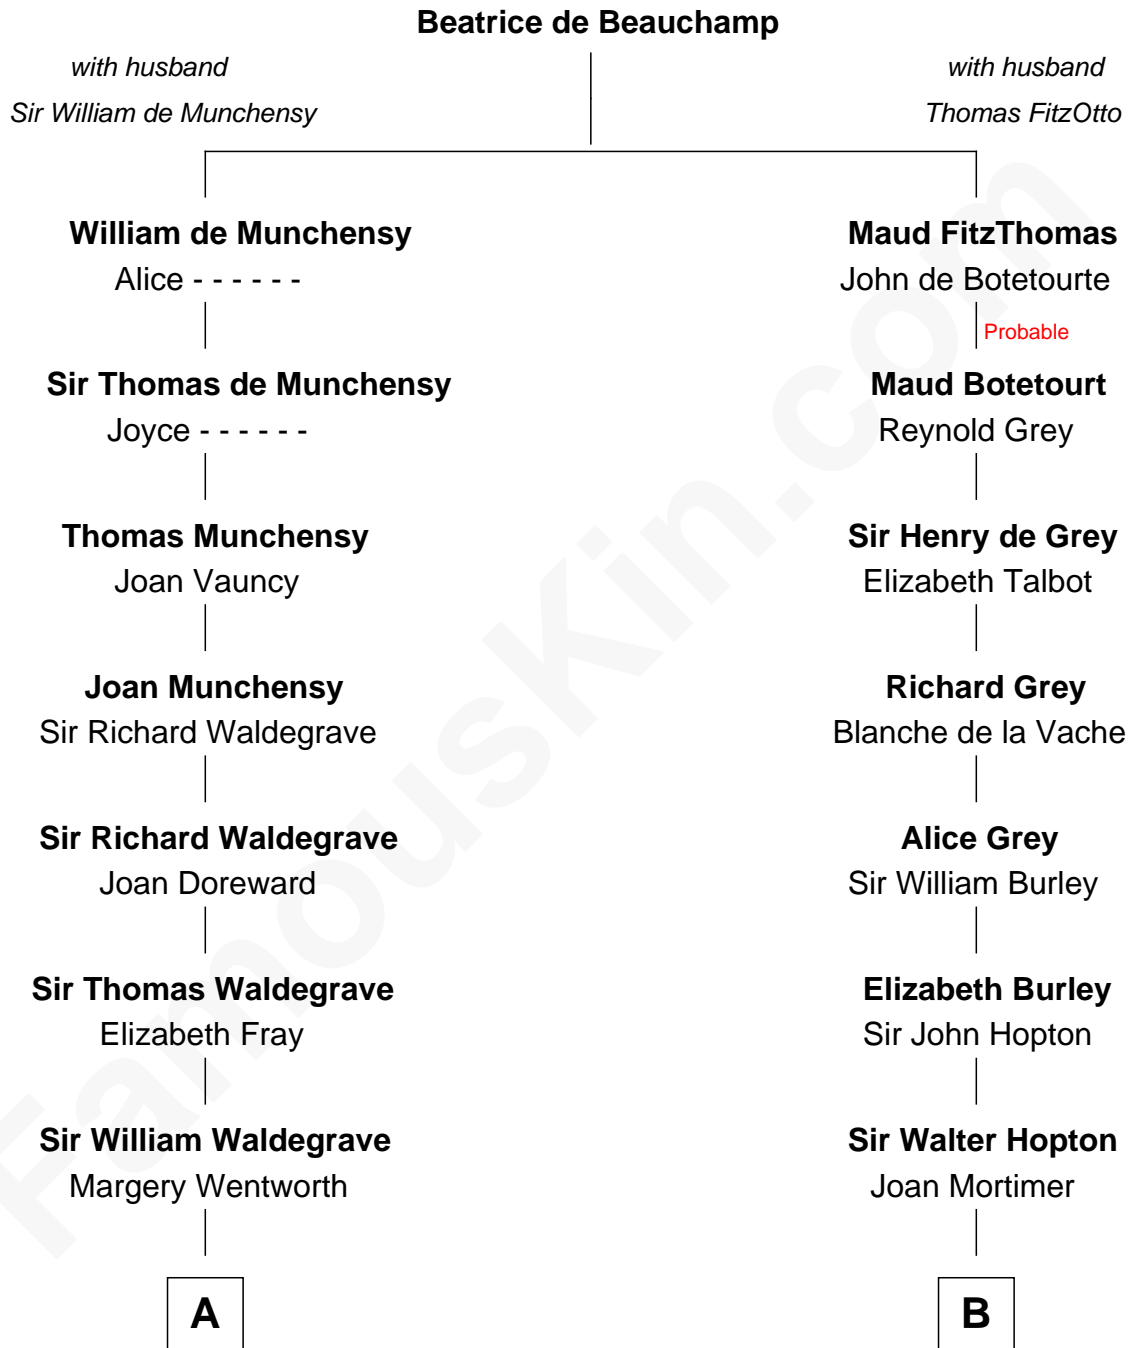

FamousKin.com

Relationship Chart of

Walt Disney

Co-Founder of The Walt Disney Company

20th cousin 1 time removed of

James Russell Lowell
American "Fireside" Poet

C

Eber Call

Violette Lawrence

Charles Call

Henrietta Gross

Flora Call

Elias Charles Disney

Walt Disney

Co-Founder of The Walt Disney Co.

D