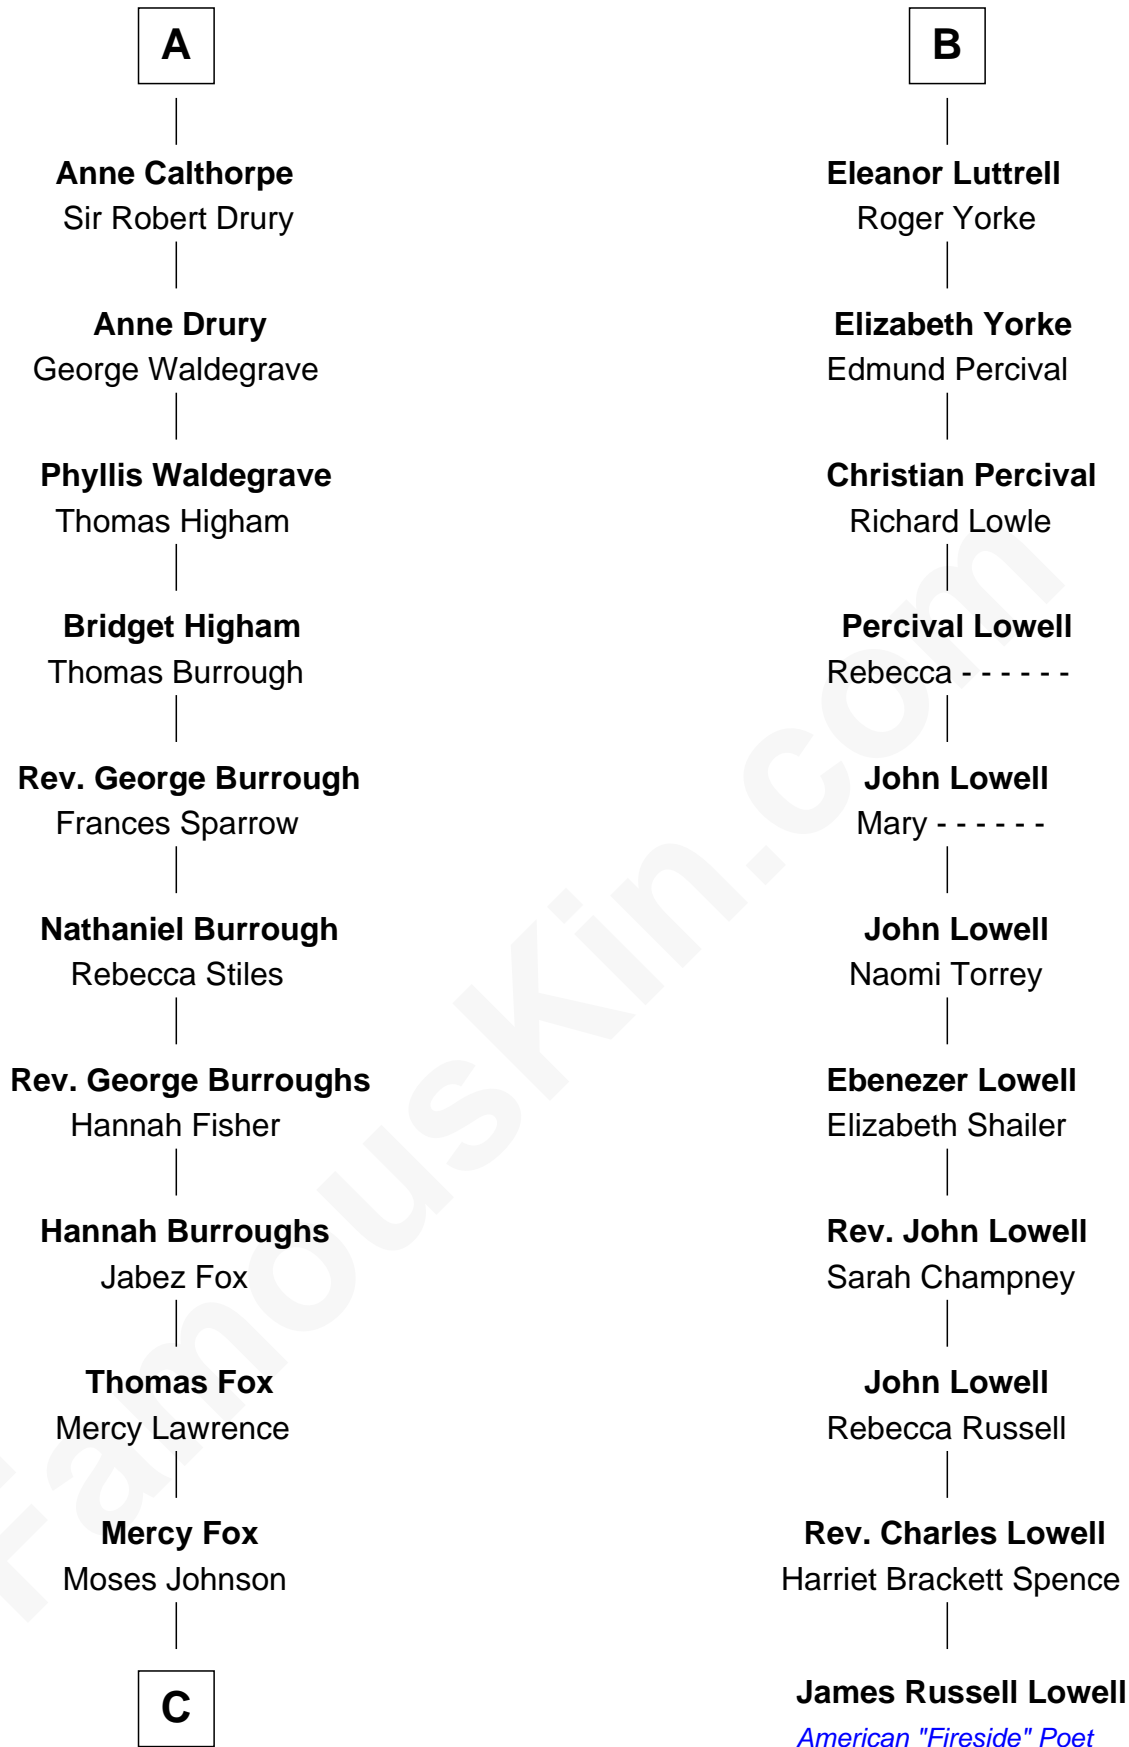

## Relationship Chart of

### Walt Disney

Co-Founder of The Walt Disney Company

17th cousin 4 times removed of

**James Russell Lowell**  
American "Fireside" Poet

**King Edward I**  
Eleanor of Castile

**C**

—  
**Fanny Johnson**

John Call

—  
**Eber Call**

Violette Lawrence

—  
**Charles Call**

Henrietta Gross

—  
**Flora Call**

Elias Charles Disney

—  
**Walt Disney**

*Co-Founder of The Walt Disney Co.*