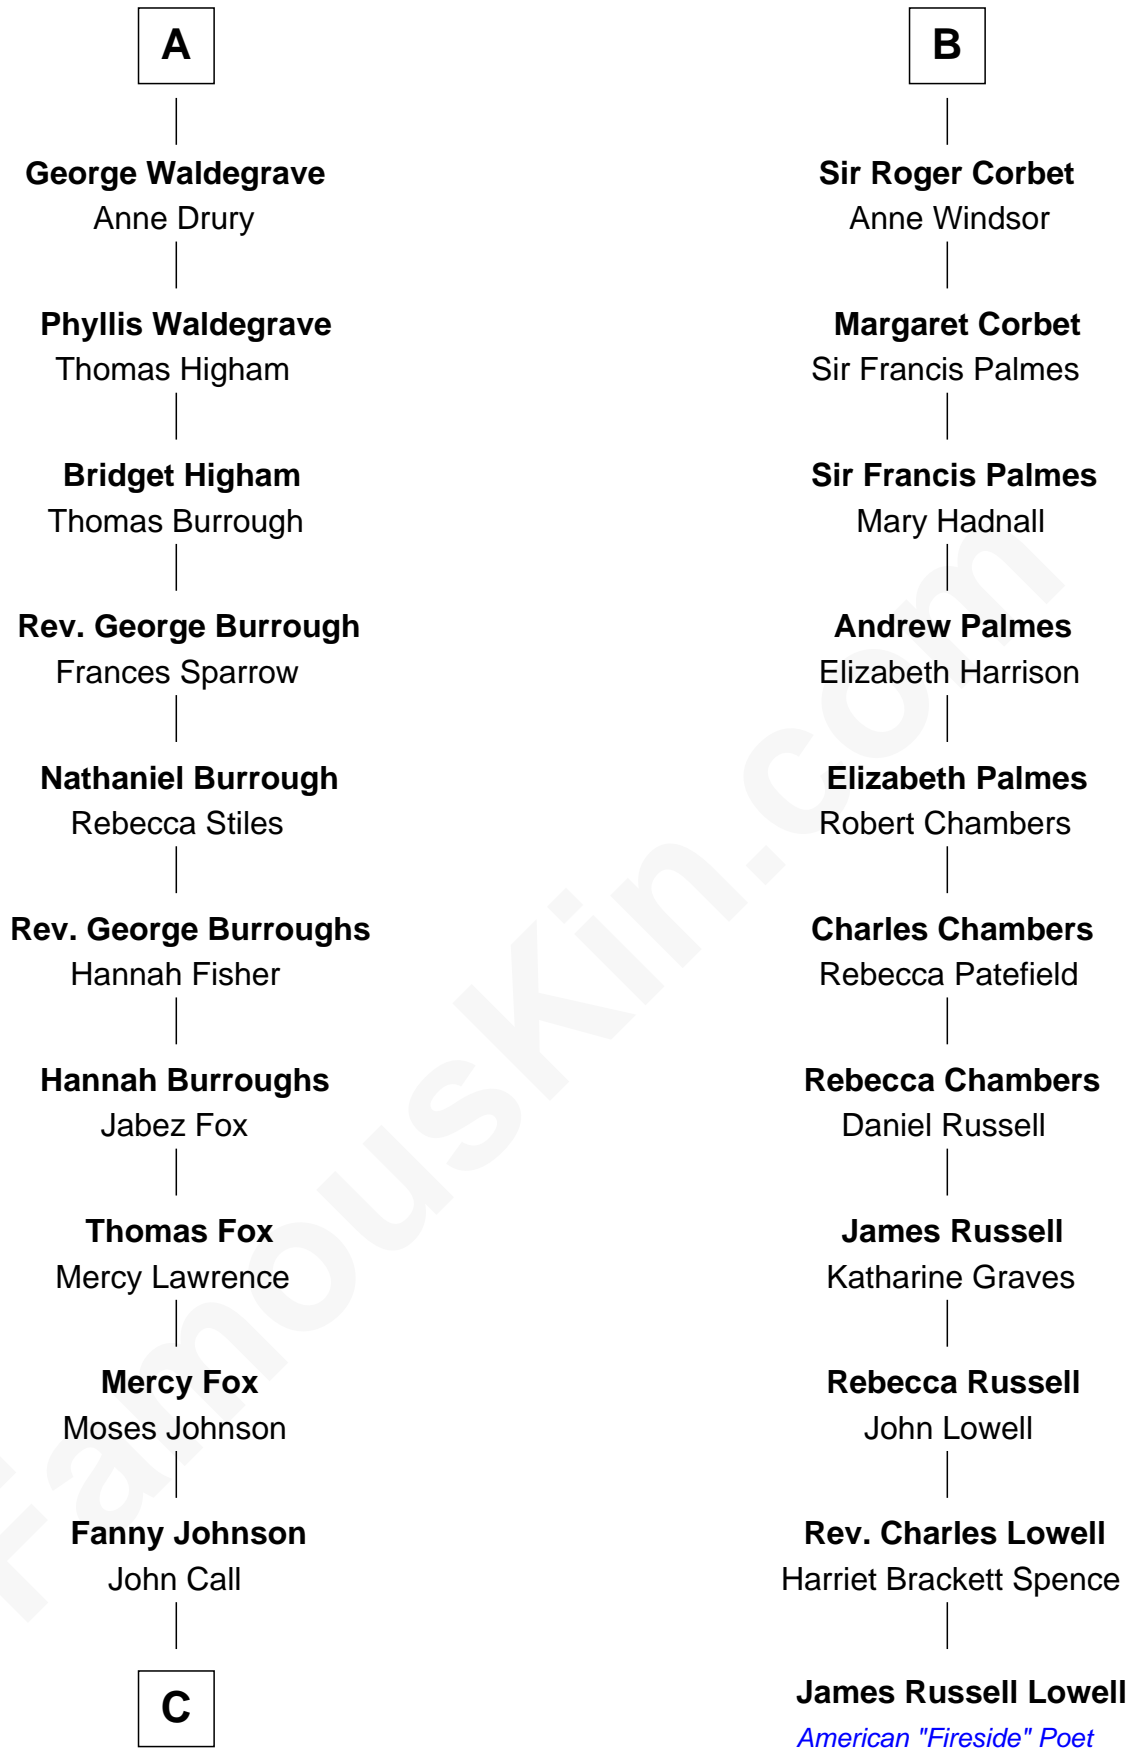

FamousKin.com

Relationship Chart of

Walt Disney

Co-Founder of The Walt Disney Company

17th cousin 3 times removed of

James Russell Lowell

American "Fireside" Poet

William de Ros
Maude de Vaux

C

—
Eber Call

Violette Lawrence

—
Charles Call

Henrietta Gross

—
Flora Call

Elias Charles Disney

—
Walt Disney