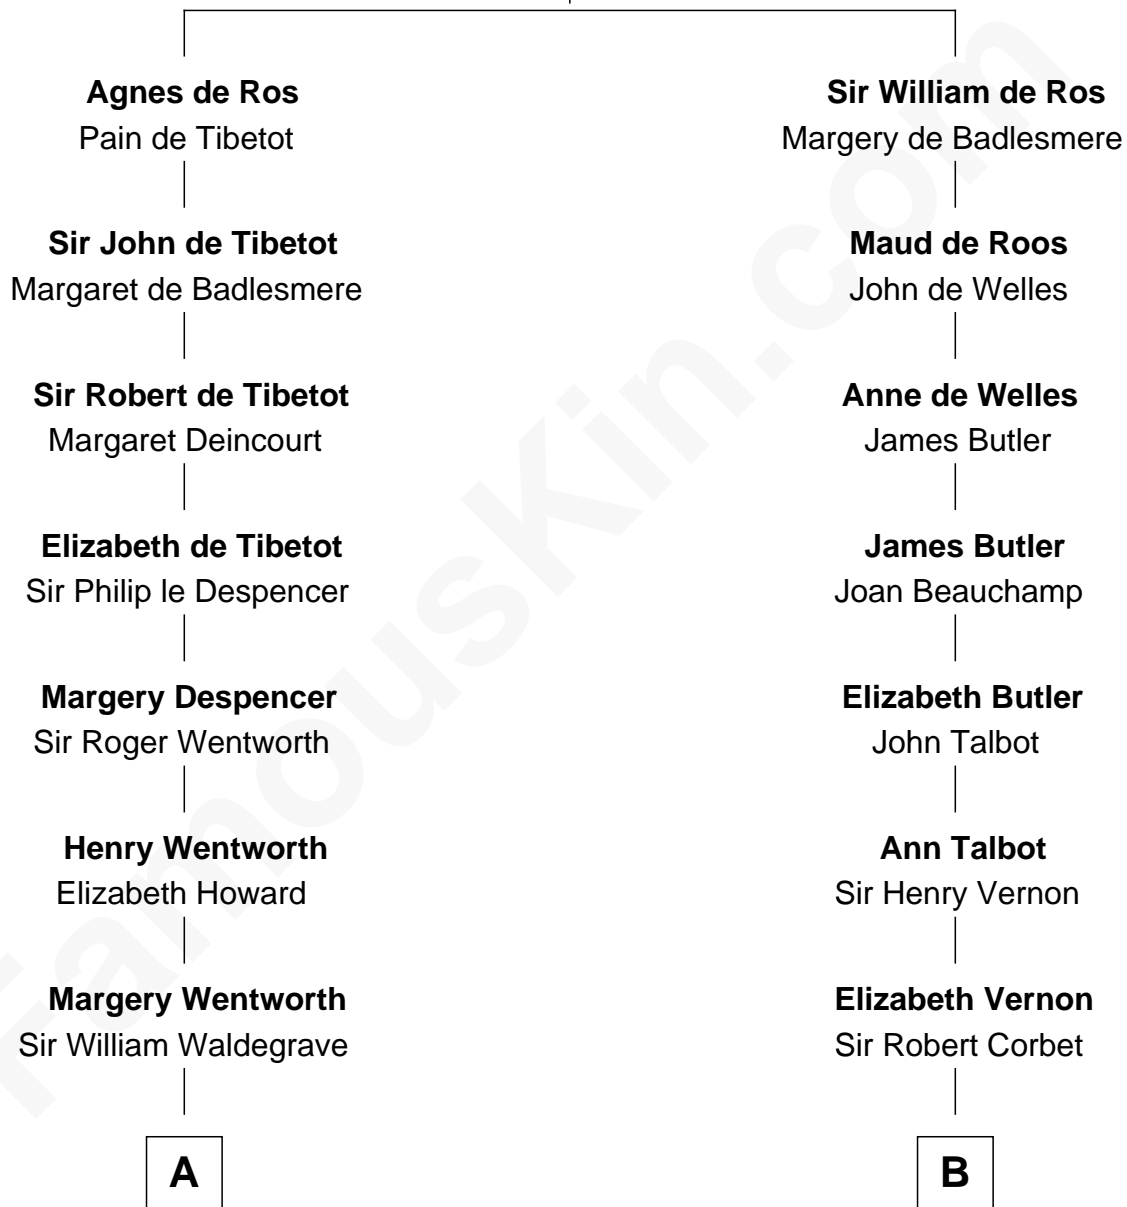

FamousKin.com

Relationship Chart of

Walt Disney

Co-Founder of The Walt Disney Company

17th cousin 3 times removed of

James Russell Lowell

American "Fireside" Poet

William de Ros
Maude de Vaux

C

—
Eber Call

Violette Lawrence

—
Charles Call

Henrietta Gross

—
Flora Call

Elias Charles Disney

—
Walt Disney