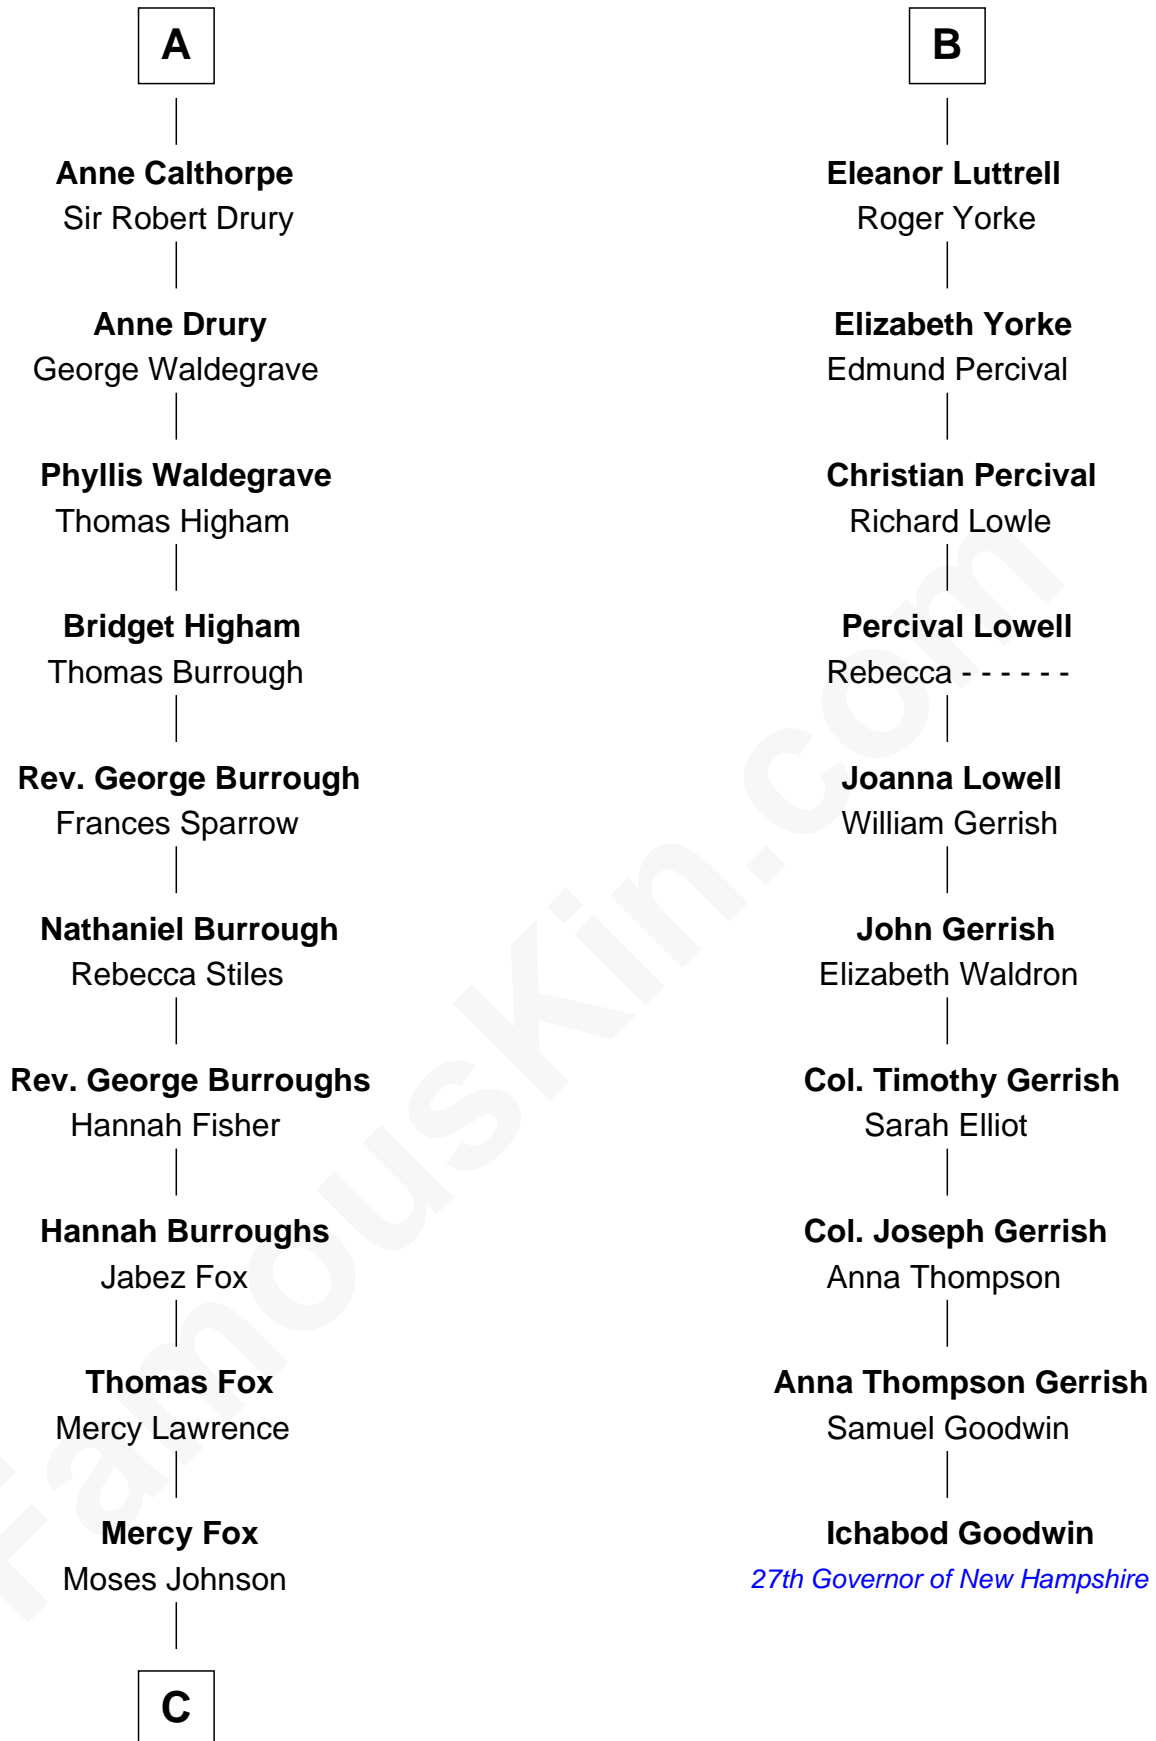

FamousKin.com

Relationship Chart of

Walt Disney

Co-Founder of The Walt Disney Company

16th cousin 5 times removed of

Ichabod Goodwin

27th Governor of New Hampshire

King Edward I
Eleanor of Castile

C

—
Fanny Johnson

John Call

—
Eber Call

Violette Lawrence

—
Charles Call

Henrietta Gross

—
Flora Call