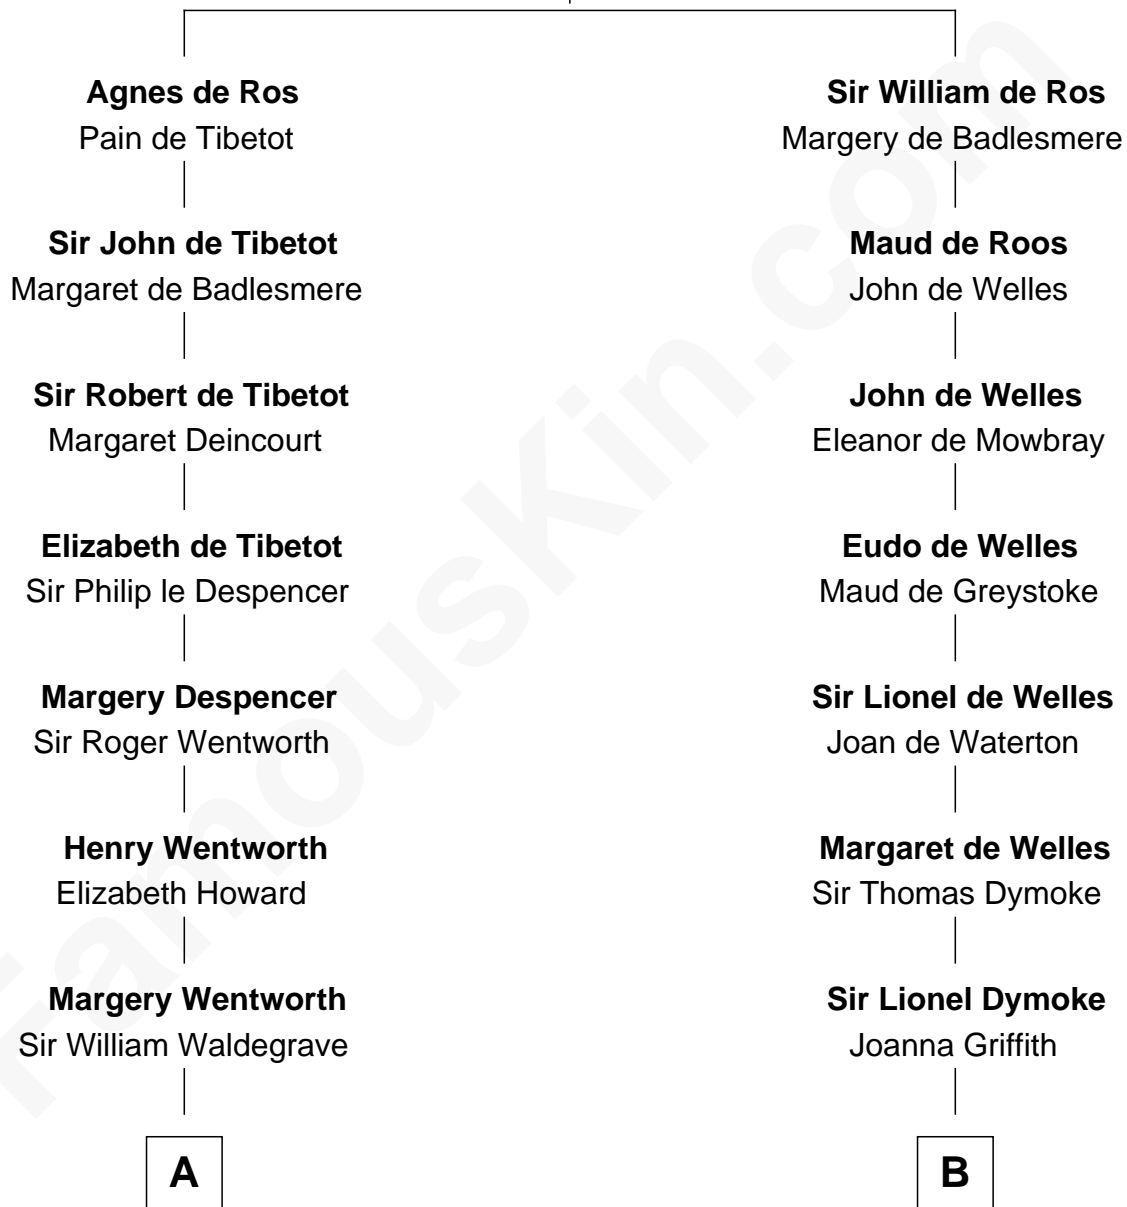

FamousKin.com

Relationship Chart of

Walt Disney

Co-Founder of The Walt Disney Company

17th cousin 3 times removed of

Ichabod Goodwin

27th Governor of New Hampshire

William de Ros
Maude de Vaux

C

—
Eber Call

Violette Lawrence

—
Charles Call

Henrietta Gross

—
Flora Call

Elias Charles Disney

—
Walt Disney