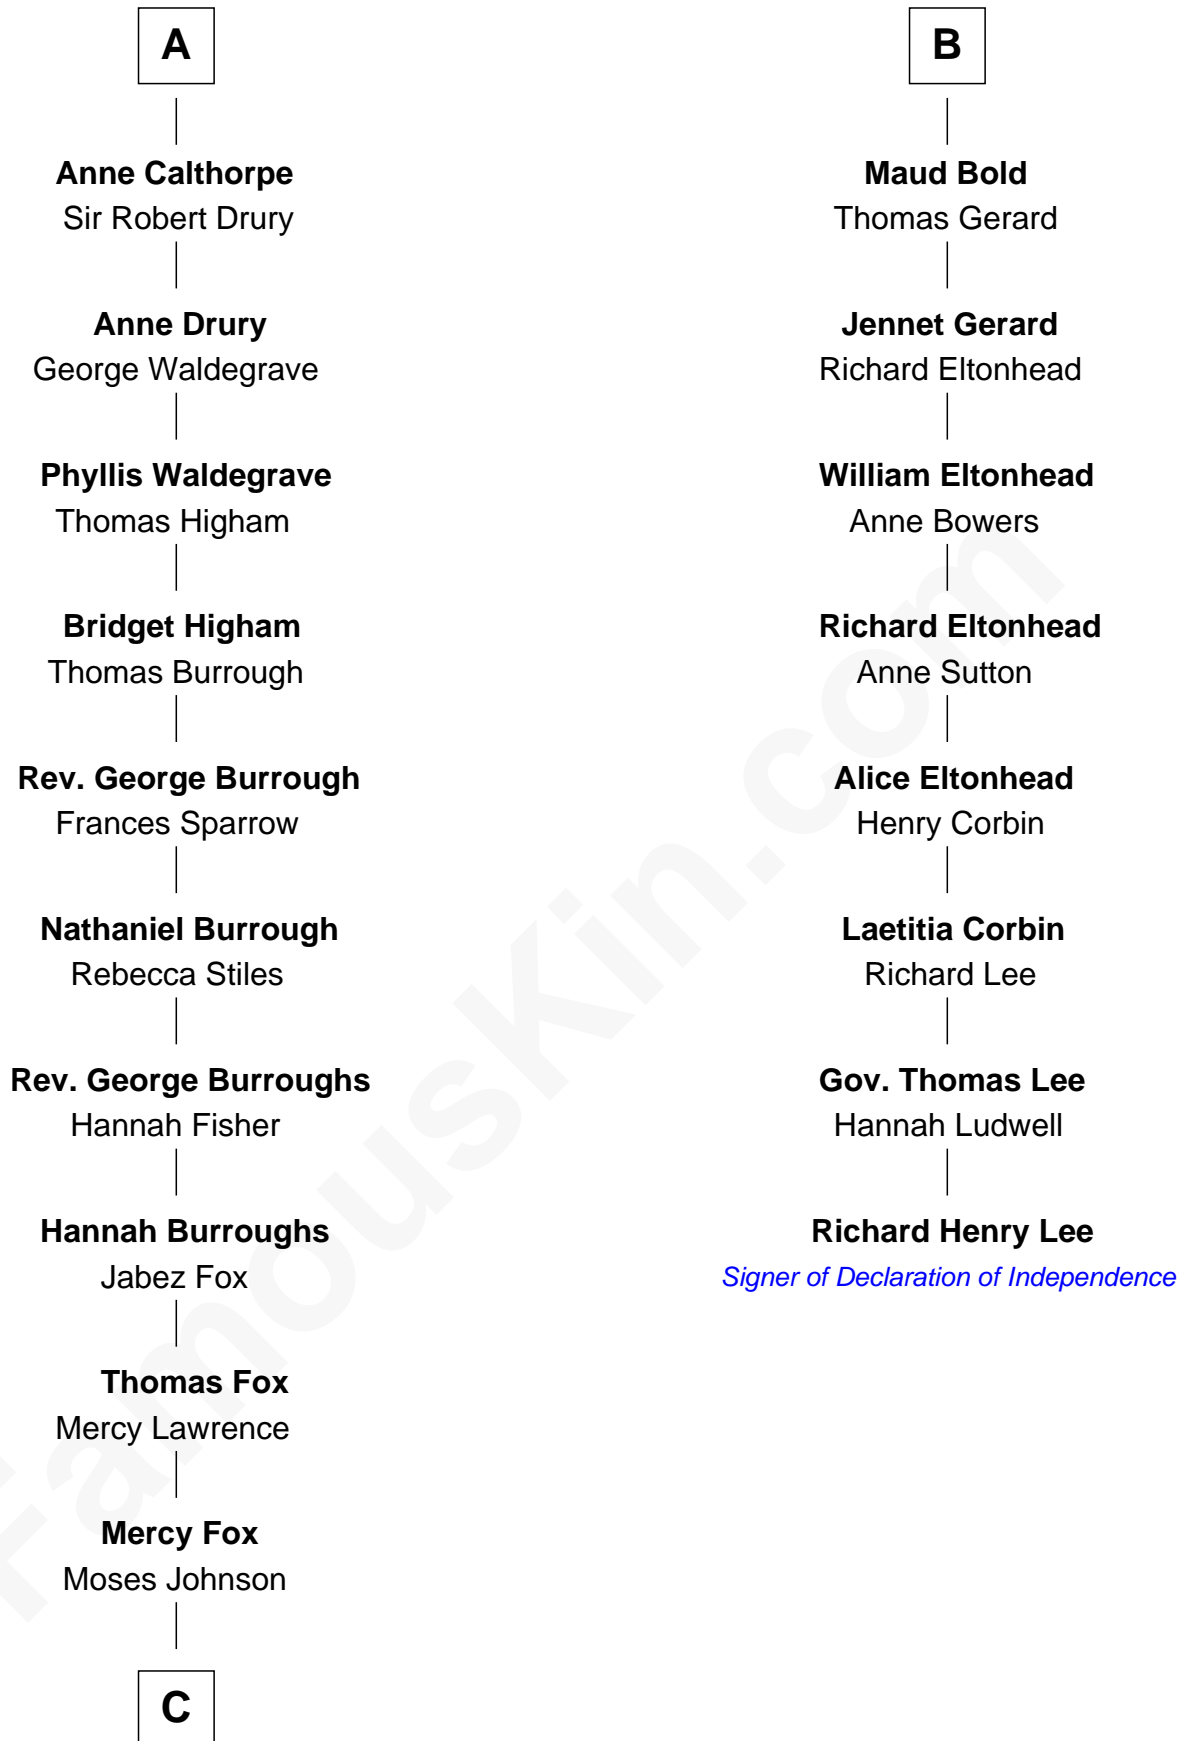

FamousKin.com

Relationship Chart of

Walt Disney

Co-Founder of The Walt Disney Company

14th cousin 7 times removed of

Richard Henry Lee

Signer of the Declaration of Independence

King Edward I
Eleanor of Castile