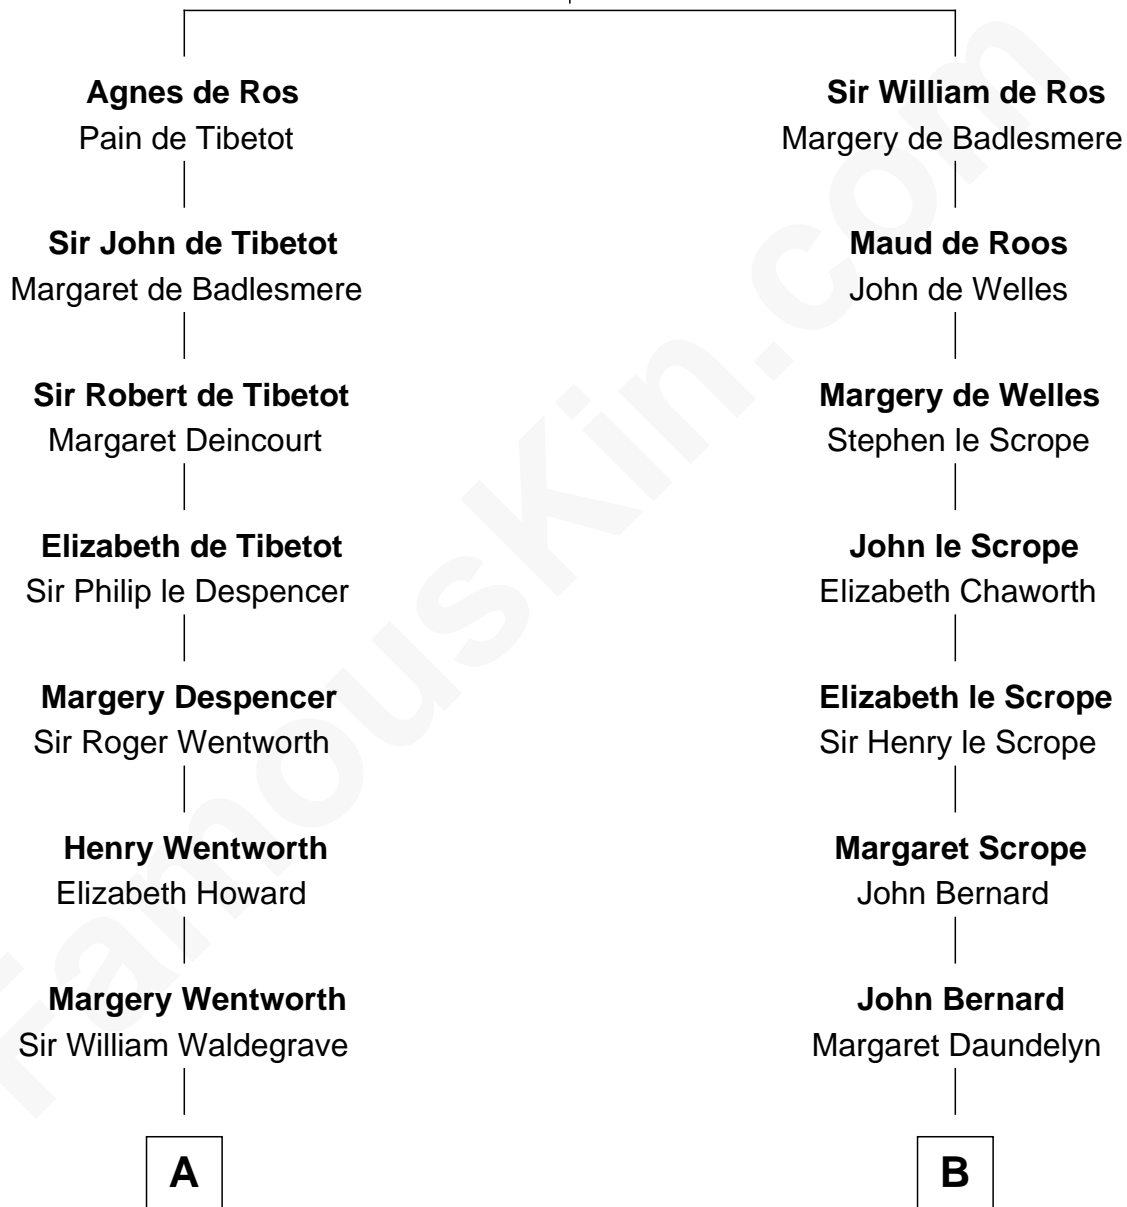

FamousKin.com

Relationship Chart of

Walt Disney

Co-Founder of The Walt Disney Company

14th cousin 6 times removed of

Richard Henry Lee

Signer of the Declaration of Independence

William de Ros
Maude de Vaux

C

—
Eber Call

Violette Lawrence

—
Charles Call

Henrietta Gross

—
Flora Call

Elias Charles Disney

—
Walt Disney