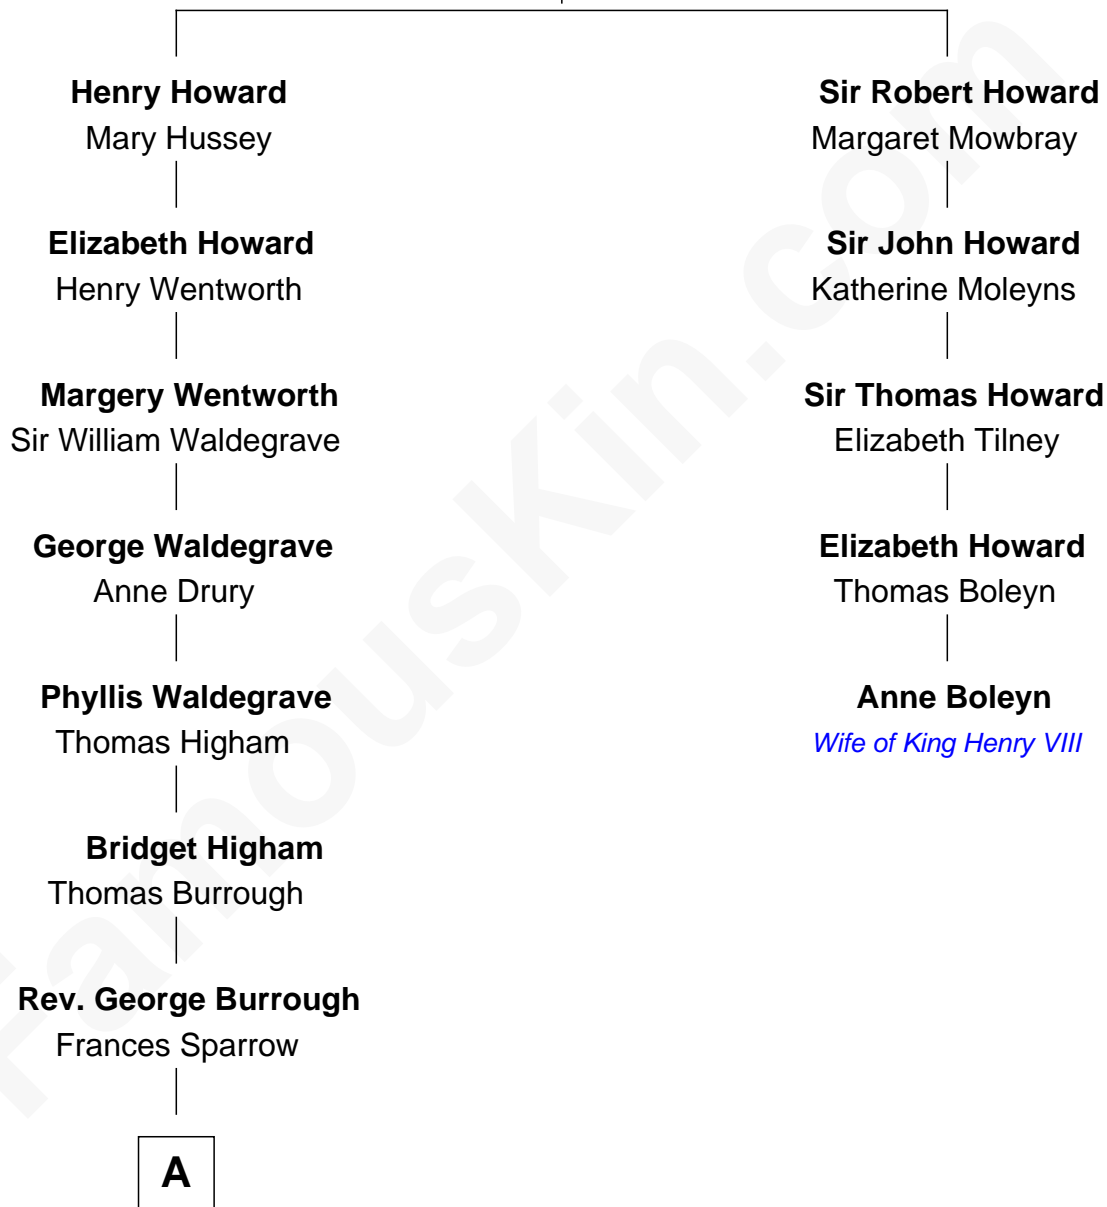

## Relationship Chart of

### Walt Disney

Co-Founder of The Walt Disney Company

4th cousin 12 times removed of

### Anne Boleyn

2nd Wife of King Henry VIII

**Sir John Howard**

Alice Tendring

**A**

—  
**Nathaniel Burrough**

Rebecca Stiles

—  
**Rev. George Burroughs**

Hannah Fisher

—  
**Hannah Burroughs**

Jabez Fox

—  
**Thomas Fox**

Mercy Lawrence

—  
**Mercy Fox**

Moses Johnson

—  
**Fanny Johnson**