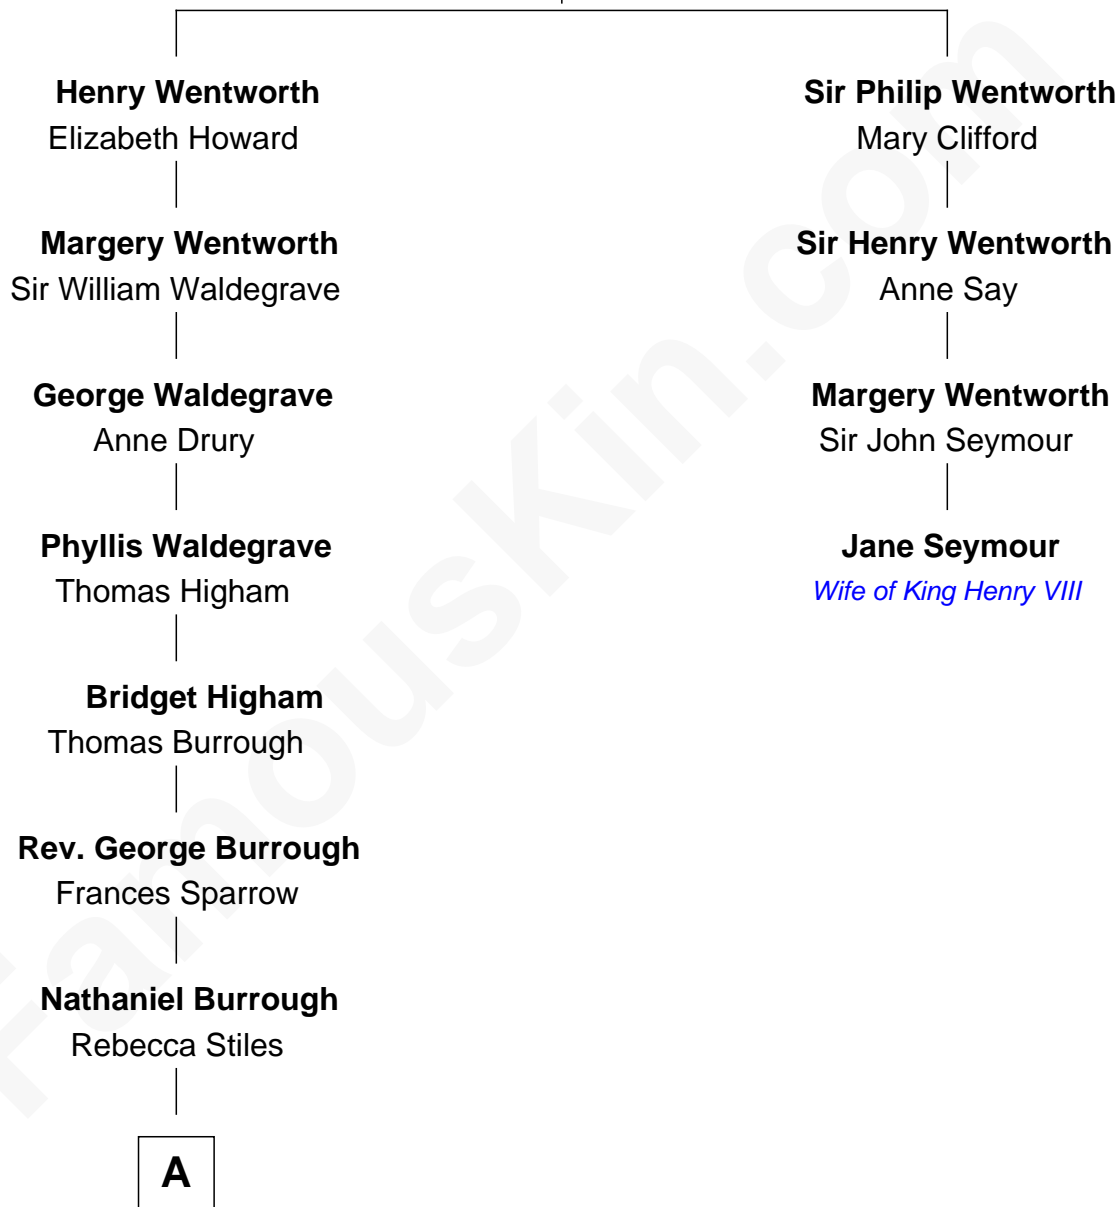

## Relationship Chart of

### Walt Disney

Co-Founder of The Walt Disney Company

3rd cousin 12 times removed of

**Jane Seymour**

3rd Wife of King Henry VIII

**Sir Roger Wentworth**

Margery Despencer

*Co-Founder of The Walt Disney Co.*