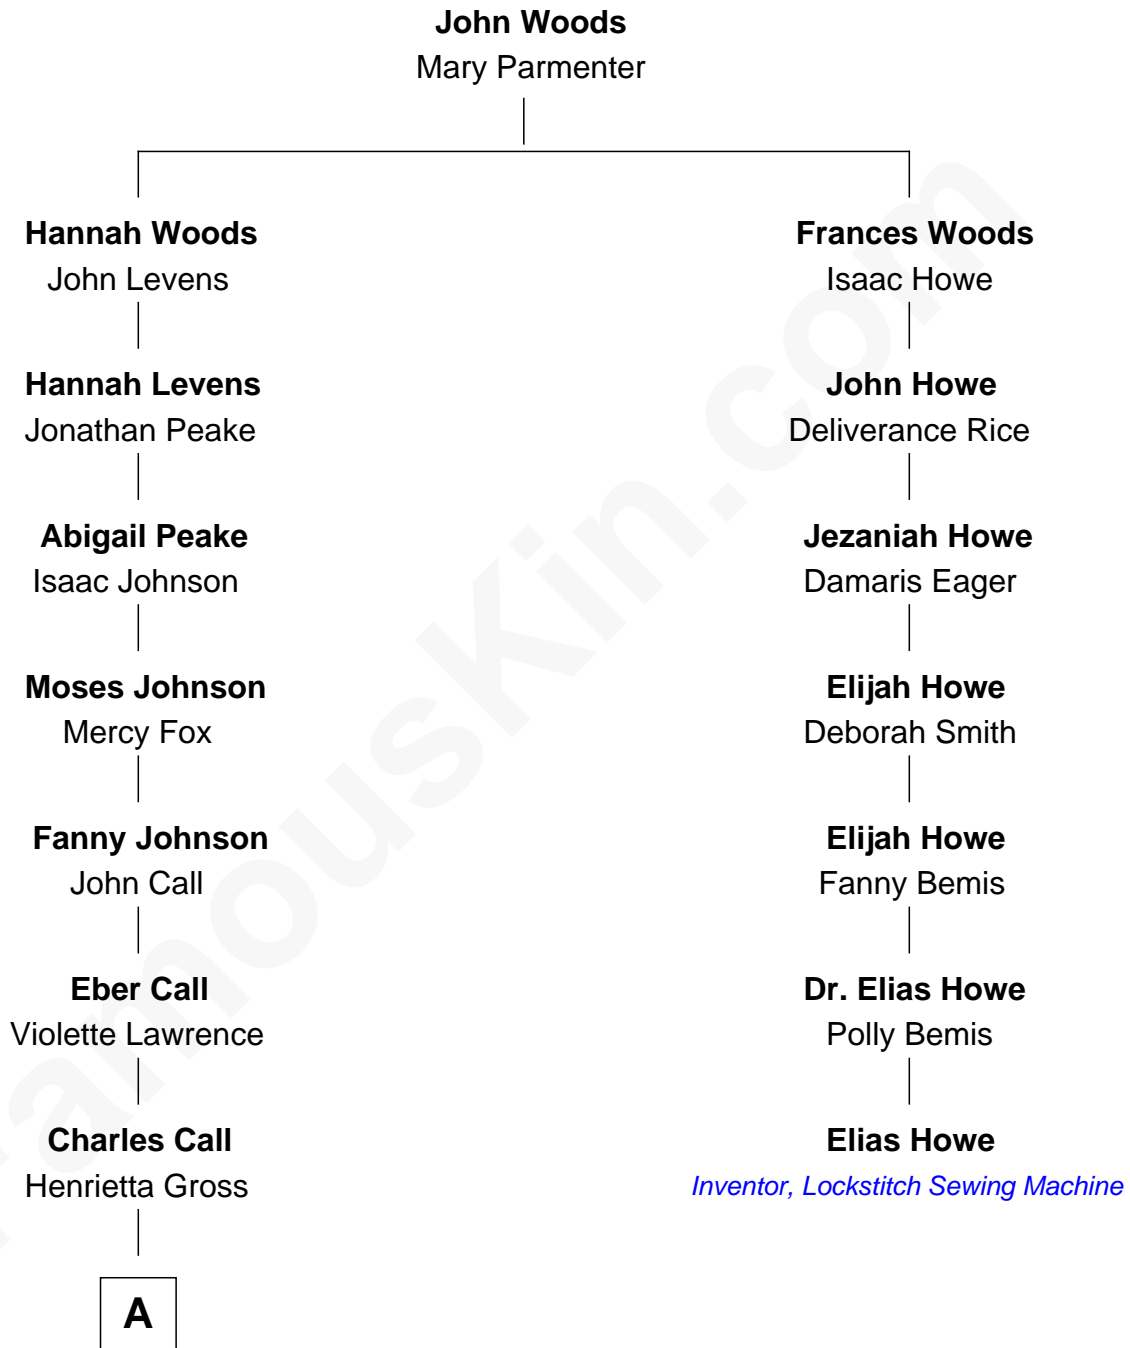

FamousKin.com

Relationship Chart of

Walt Disney

Co-Founder of The Walt Disney Company

6th cousin 2 times removed of

Elias Howe

Inventor, Lockstitch Sewing Machine

A

Flora Call

Elias Charles Disney

Walt Disney

Co-Founder of The Walt Disney Co.

FamousKin.com