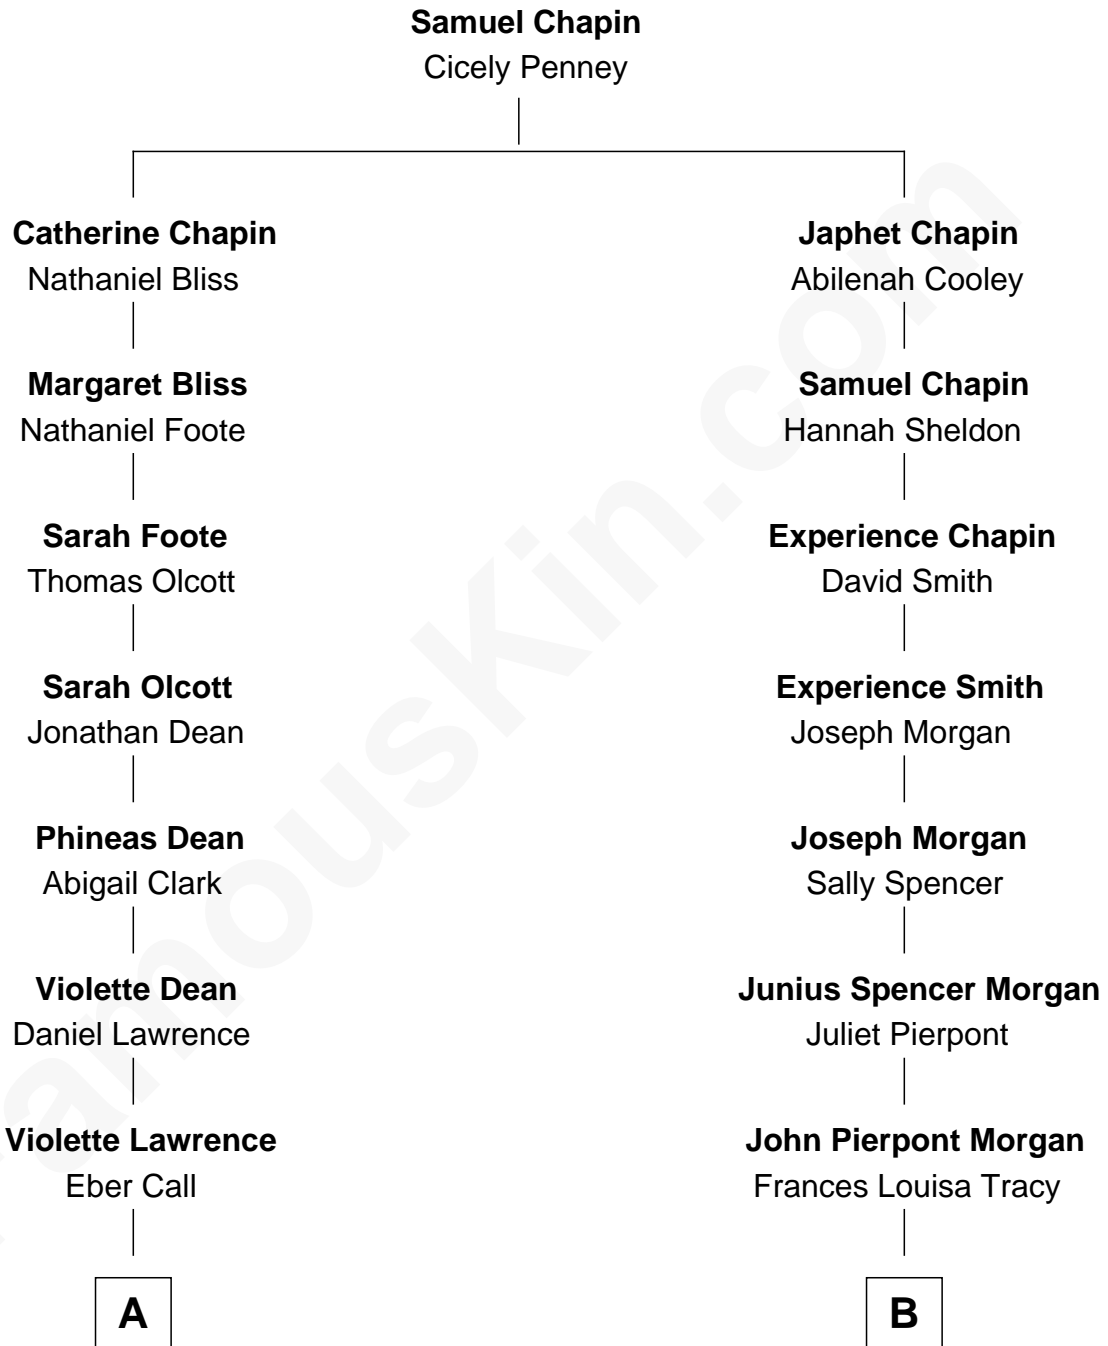

FamousKin.com

Relationship Chart of

Walt Disney

Co-Founder of The Walt Disney Company

9th cousin of

John Adams Morgan

1952 Olympic Sailing Gold Medalist

A

Charles Call
Henrietta Gross

Flora Call
Elias Charles Disney

Walt Disney
Co-Founder of The Walt Disney Co.

B

John Pierpont Morgan
Jane Norton Grew

Henry Sturgis Morgan
Catherine Frances Lovering Adams

John Adams Morgan
Olympic Gold Medalist