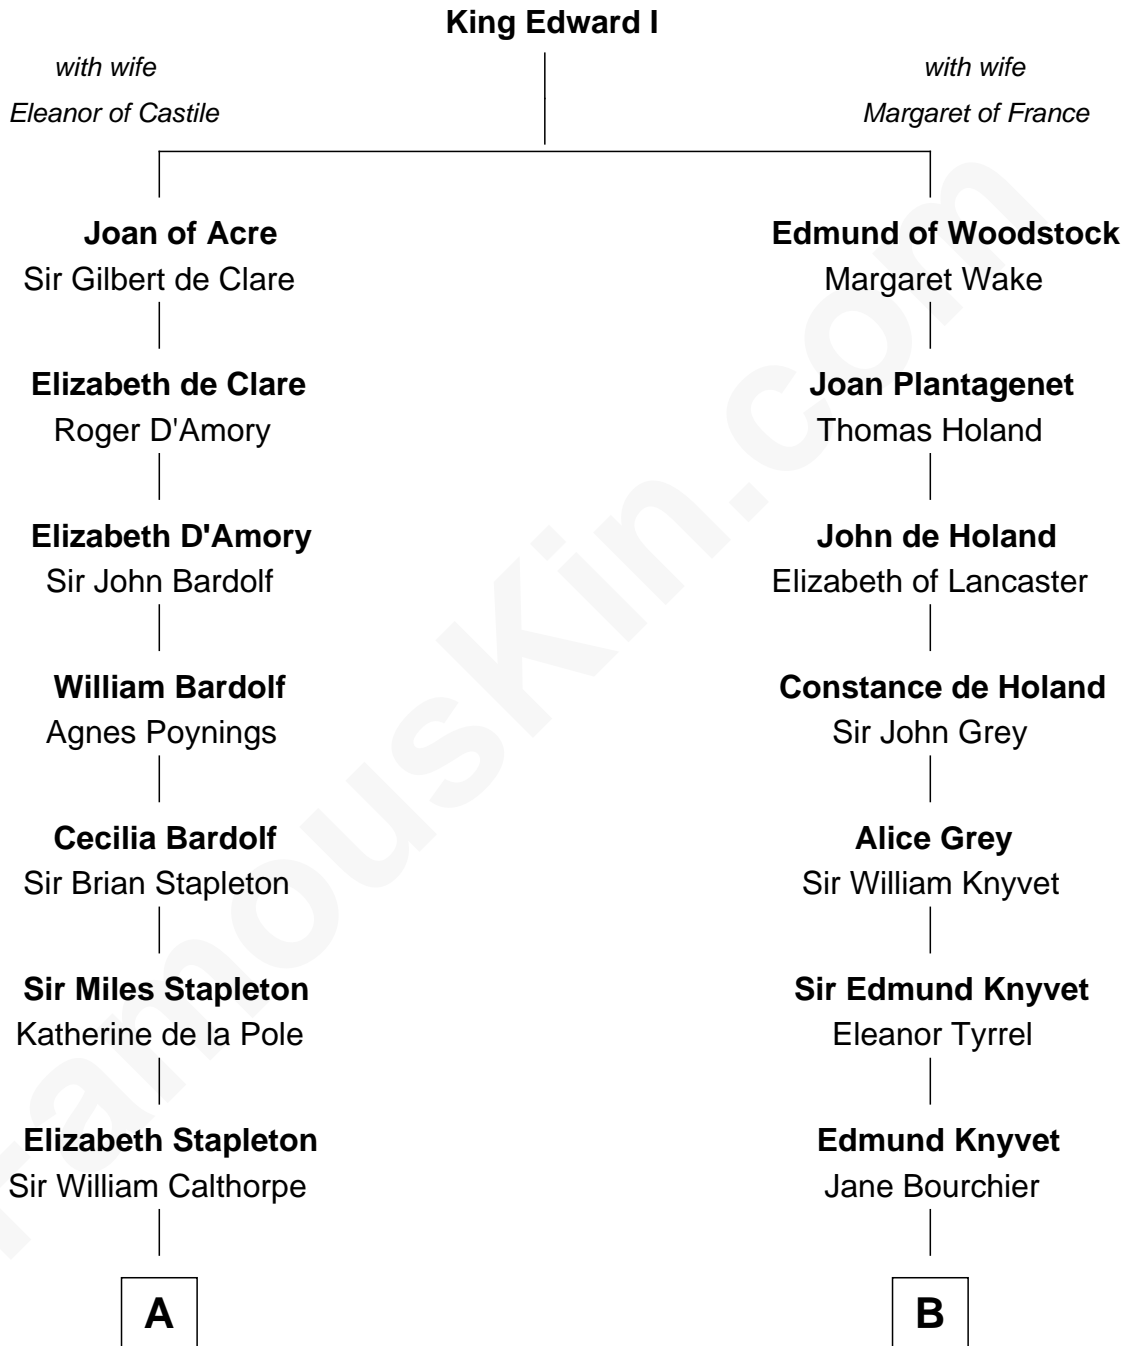

FamousKin.com

Relationship Chart of

Walt Disney

Co-Founder of The Walt Disney Company

20th cousin 1 time removed of

John Adams Morgan

1952 Olympic Sailing Gold Medalist

C

Fanny Johnson

John Call

Eber Call

Violette Lawrence

Charles Call

Henrietta Gross

Flora Call

Elias Charles Disney