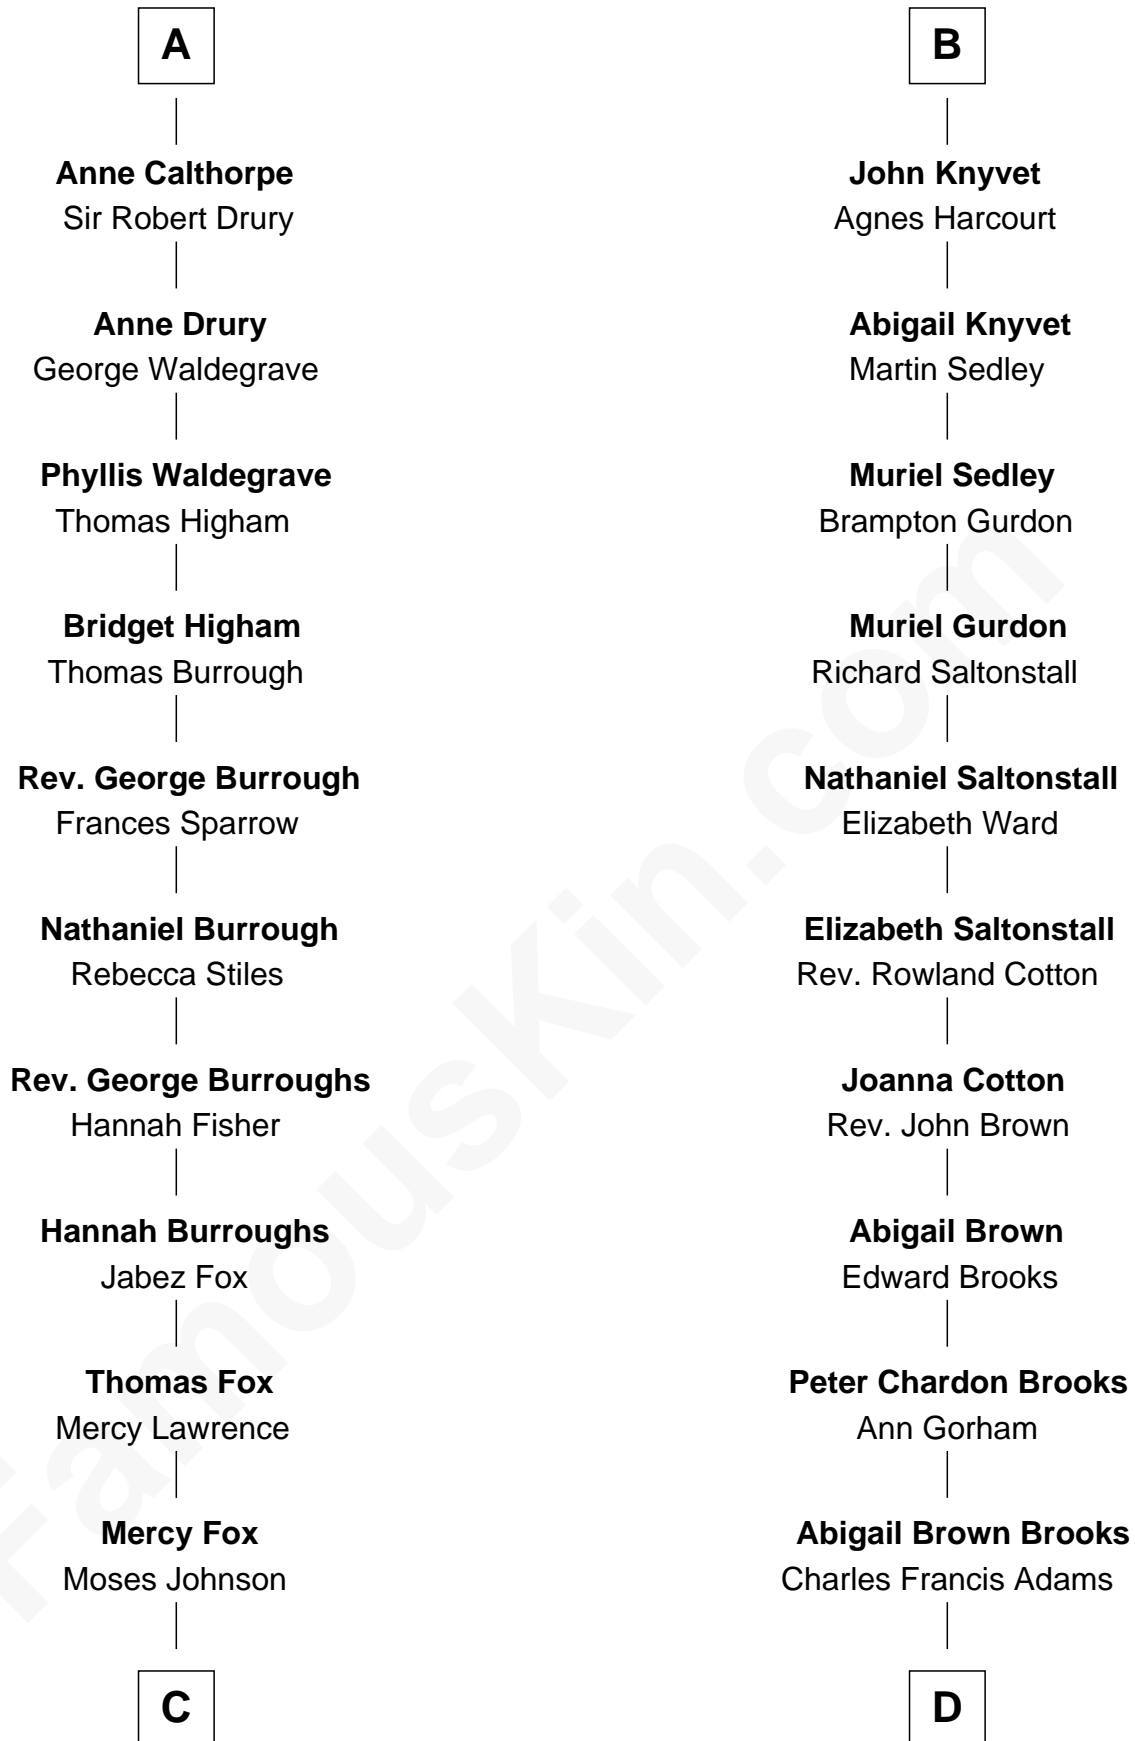

FamousKin.com

Relationship Chart of

Walt Disney

Co-Founder of The Walt Disney Company

20th cousin 1 time removed of

John Adams Morgan

1952 Olympic Sailing Gold Medalist

C

Fanny Johnson

John Call

Eber Call

Violette Lawrence

Charles Call

Henrietta Gross

Flora Call

Elias Charles Disney