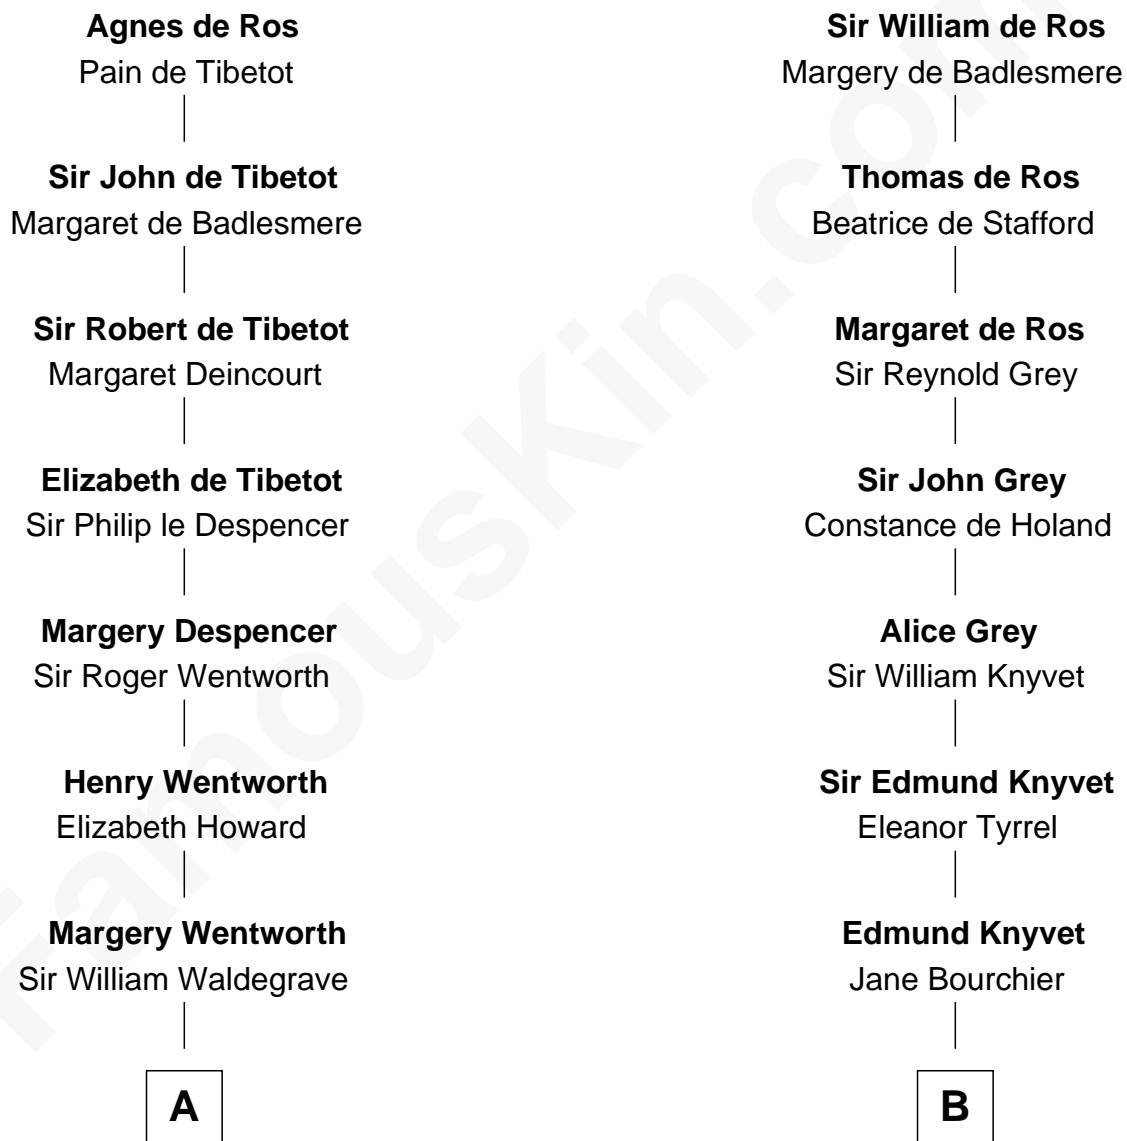

FamousKin.com Relationship Chart of

Walt Disney

Co-Founder of The Walt Disney Company

20th cousin of

John Adams Morgan

1952 Olympic Sailing Gold Medalist

William de Ros
Maude de Vaux

C

Eber Call

Violette Lawrence

Charles Call

Henrietta Gross

Flora Call

Elias Charles Disney

Walt Disney

Co-Founder of The Walt Disney Co.