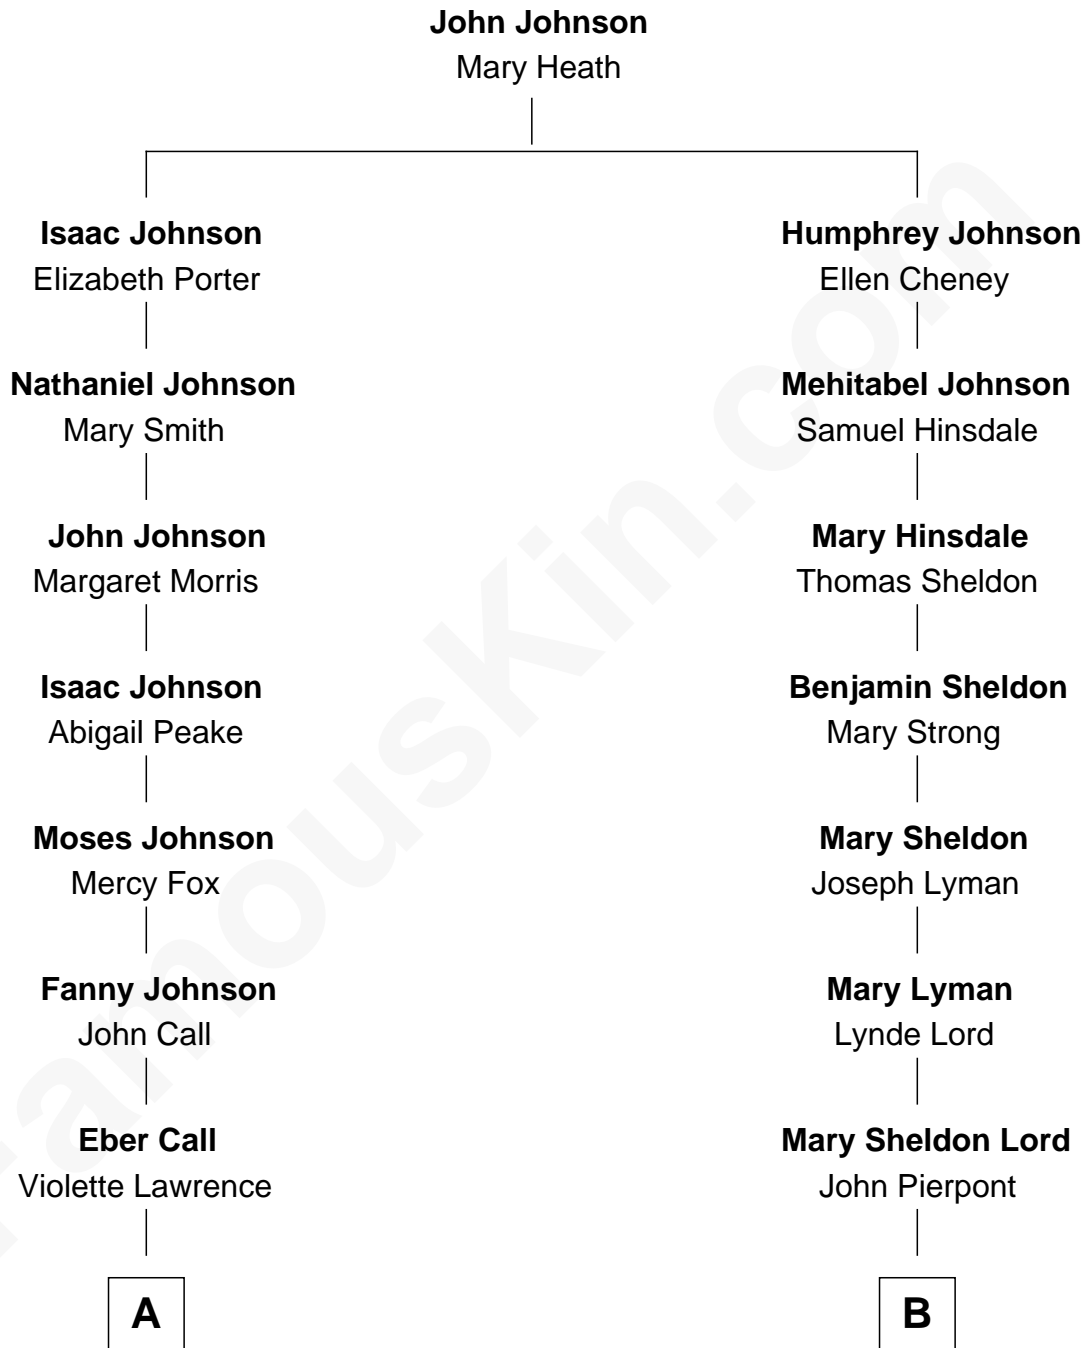

FamousKin.com

Relationship Chart of

Walt Disney

Co-Founder of The Walt Disney Company

9th cousin 2 times removed of

John Adams Morgan

1952 Olympic Sailing Gold Medalist

A

Charles Call
Henrietta Gross

Flora Call
Elias Charles Disney

Walt Disney
Co-Founder of The Walt Disney Co.

B

Juliet Pierpont
Junius Spencer Morgan

John Pierpont Morgan
Frances Louisa Tracy

John Pierpont Morgan
Jane Norton Grew