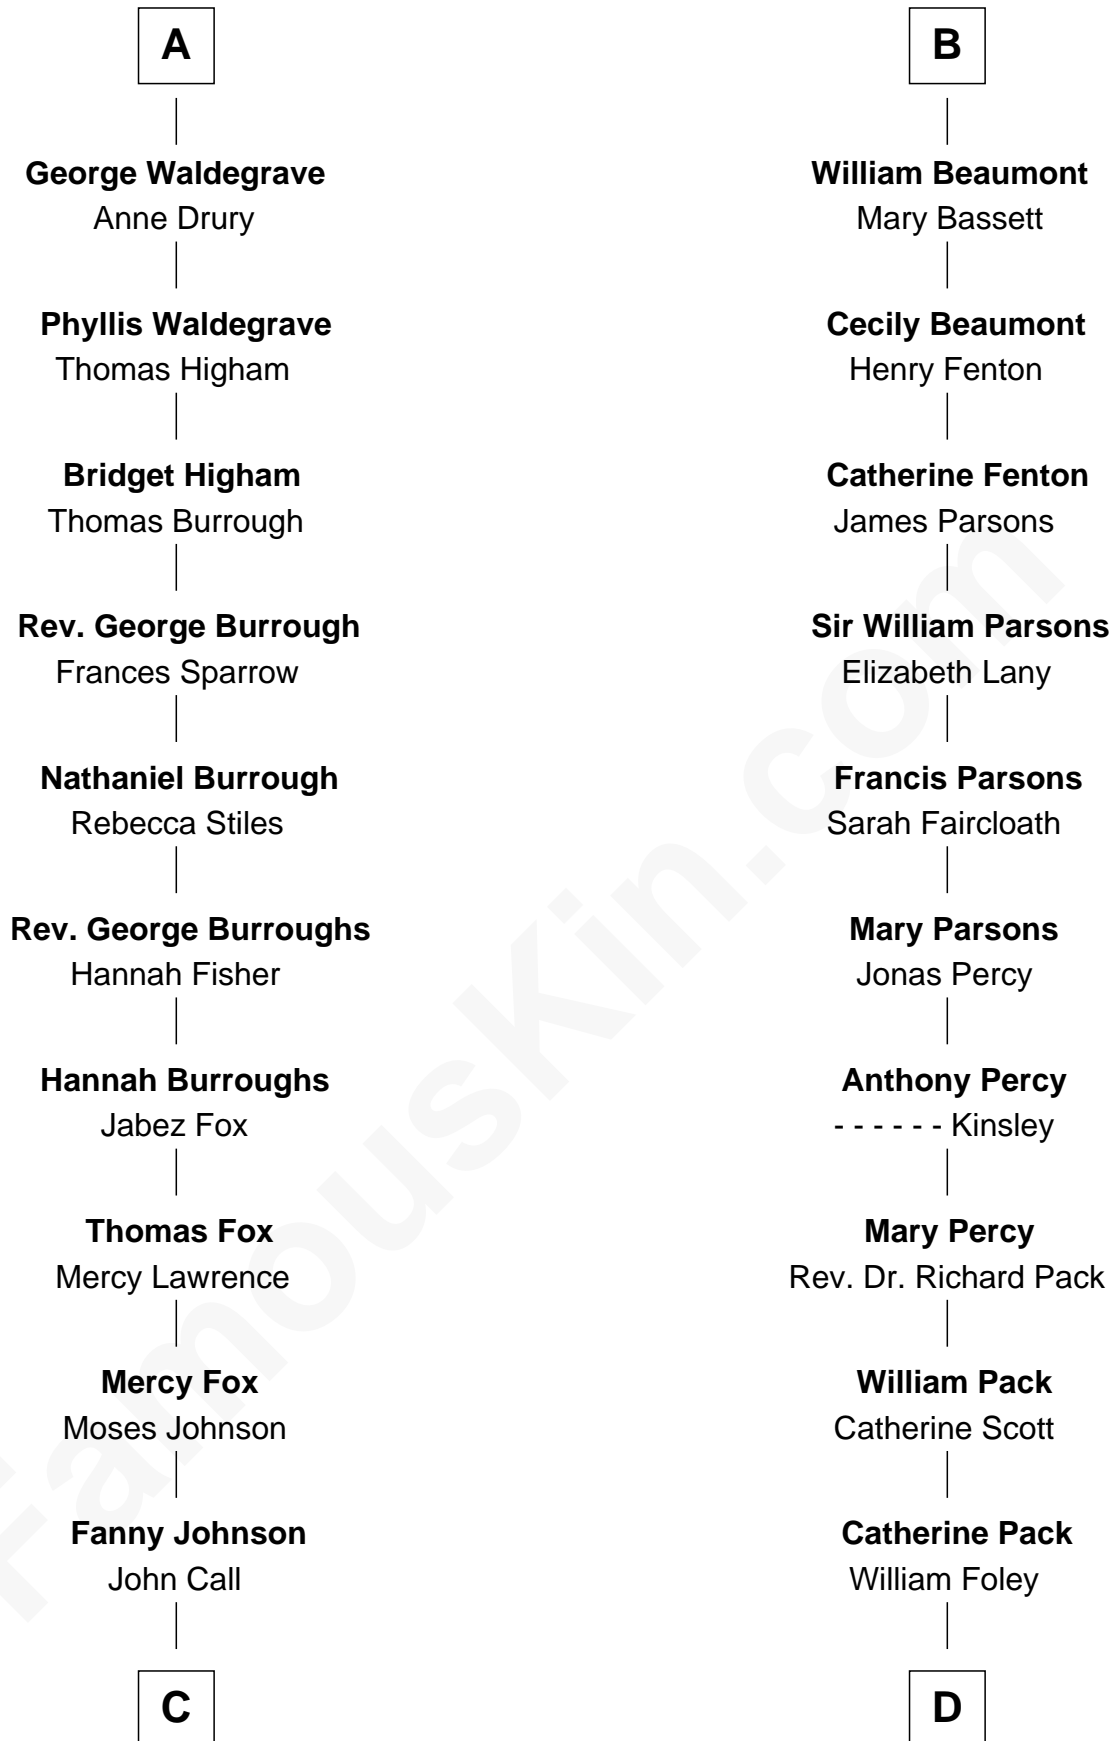

FamousKin.com

Relationship Chart of

Walt Disney

Co-Founder of The Walt Disney Company

18th cousin 2 times removed of

Sir Arthur Conan Doyle
Author, "Sherlock Holmes"

C

Eber Call
Violette Lawrence

Charles Call
Henrietta Gross

Flora Call
Elias Charles Disney

Walt Disney
Co-Founder of The Walt Disney Co.

D

Mary Josephine Elizabeth Foley
Charles Altamont Doyle

Sir Arthur Conan Doyle
Author, "Sherlock Holmes"