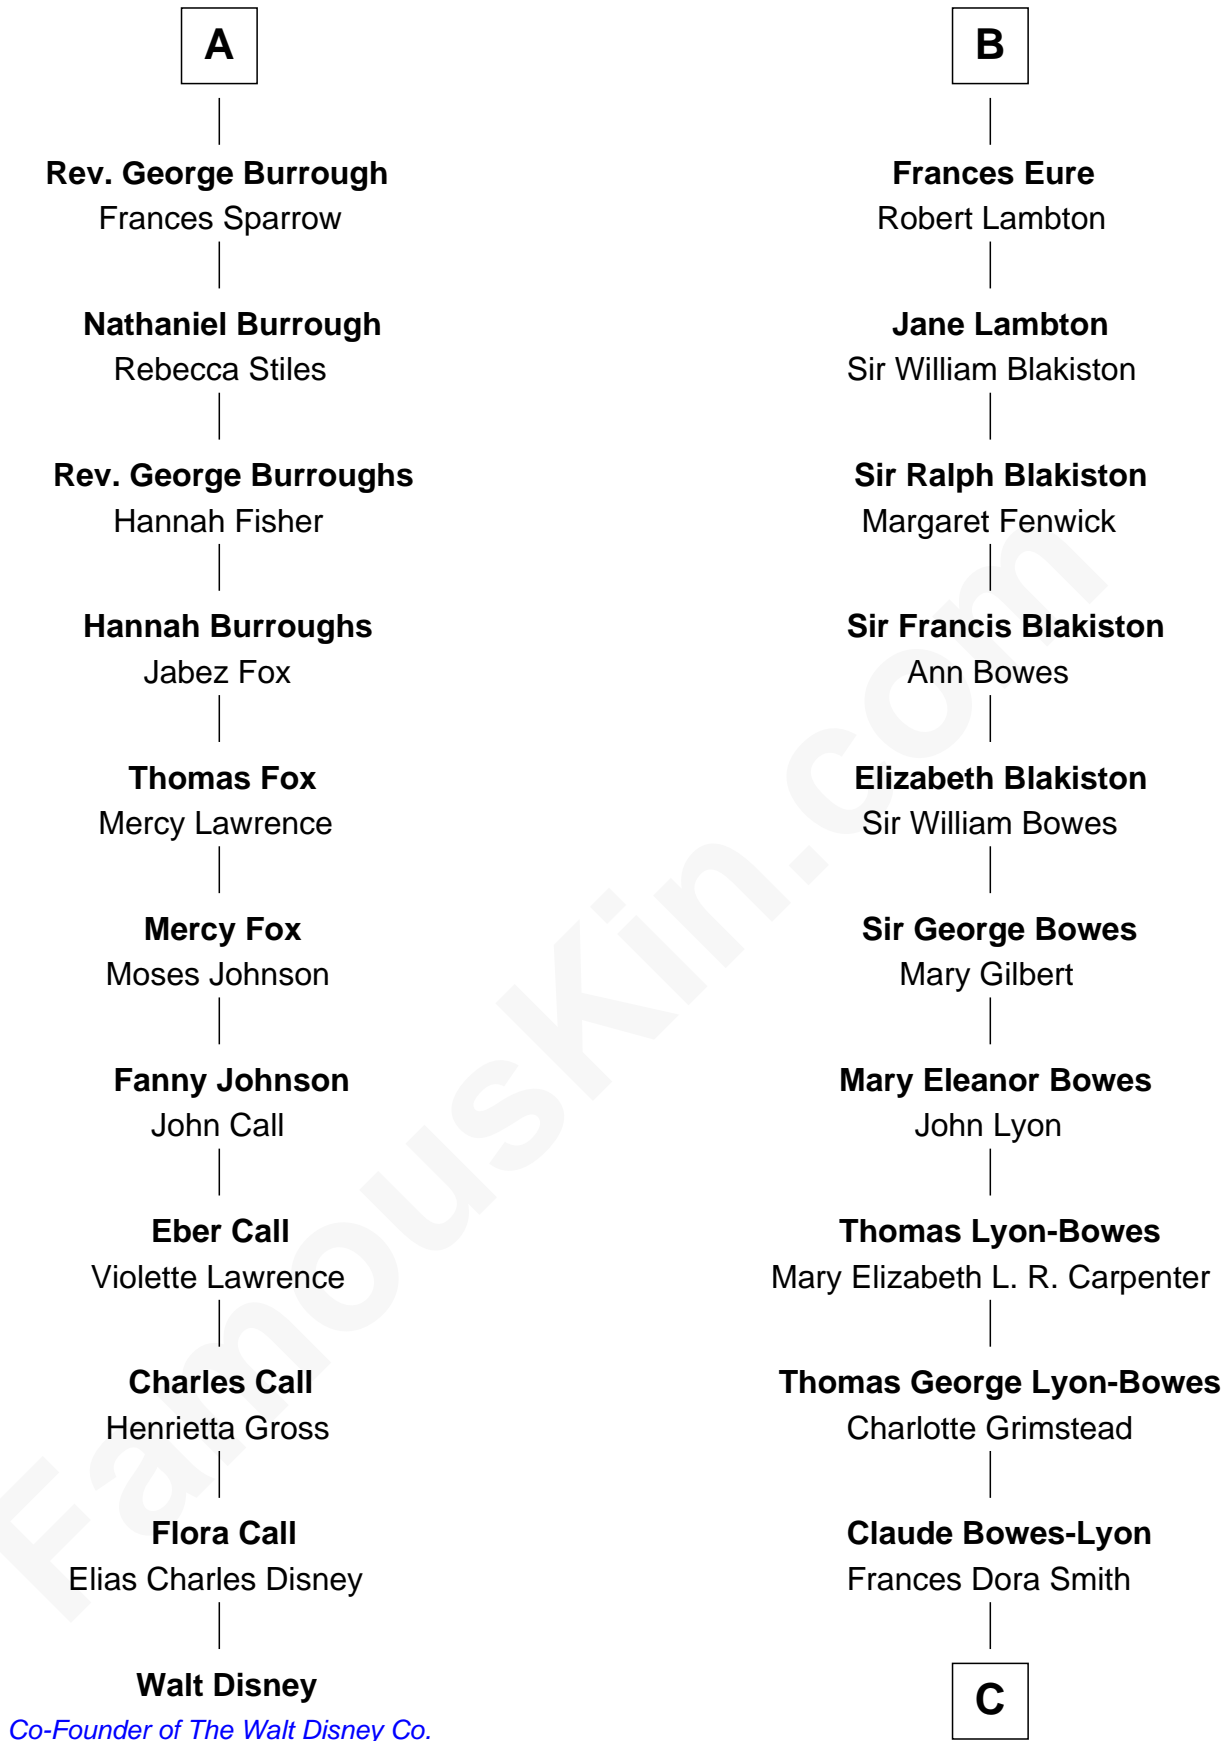

FamousKin.com

Relationship Chart of

Walt Disney

Co-Founder of The Walt Disney Company

17th cousin 2 times removed of

Queen Elizabeth II

Queen of the United Kingdom

Sir Michael de la Pole

Katherine Wingfield

C

Claude George Bowes-Lyon
Cecilia Nina Cavendish-Bentinck

Elizabeth Bowes-Lyon
George VI, King of the United Kingdom

Queen Elizabeth II
Queen of the United Kingdom

FamousKin.com