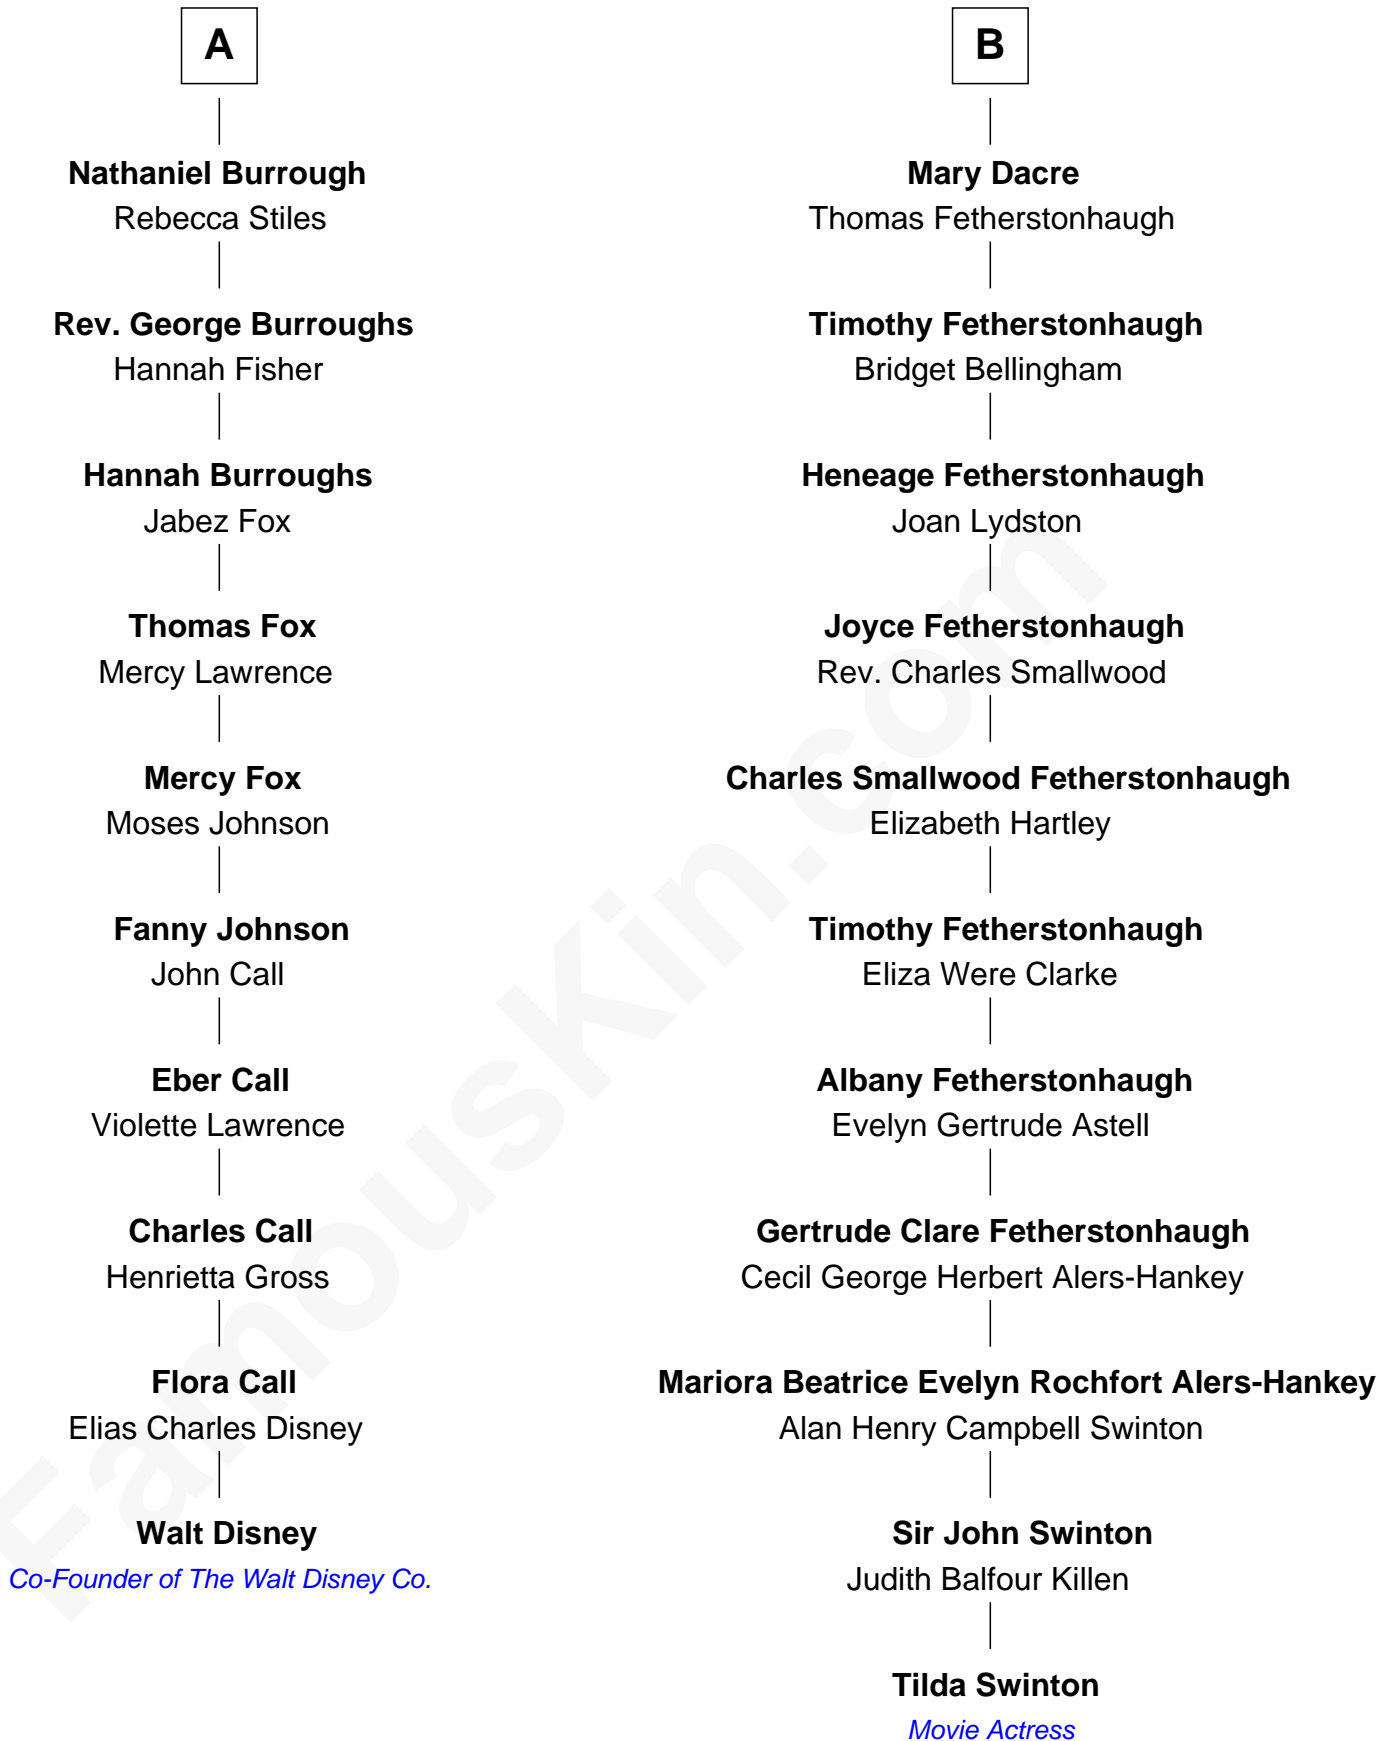

FamousKin.com

Relationship Chart of

Walt Disney

Co-Founder of The Walt Disney Company

16th cousin 1 time removed of

Tilda Swinton
Movie Actress

Sir John Howard
Alice Tendring

Tilda Swinton photo by [Nicolas Genin](#) ([CC BY-SA 2.0](#))