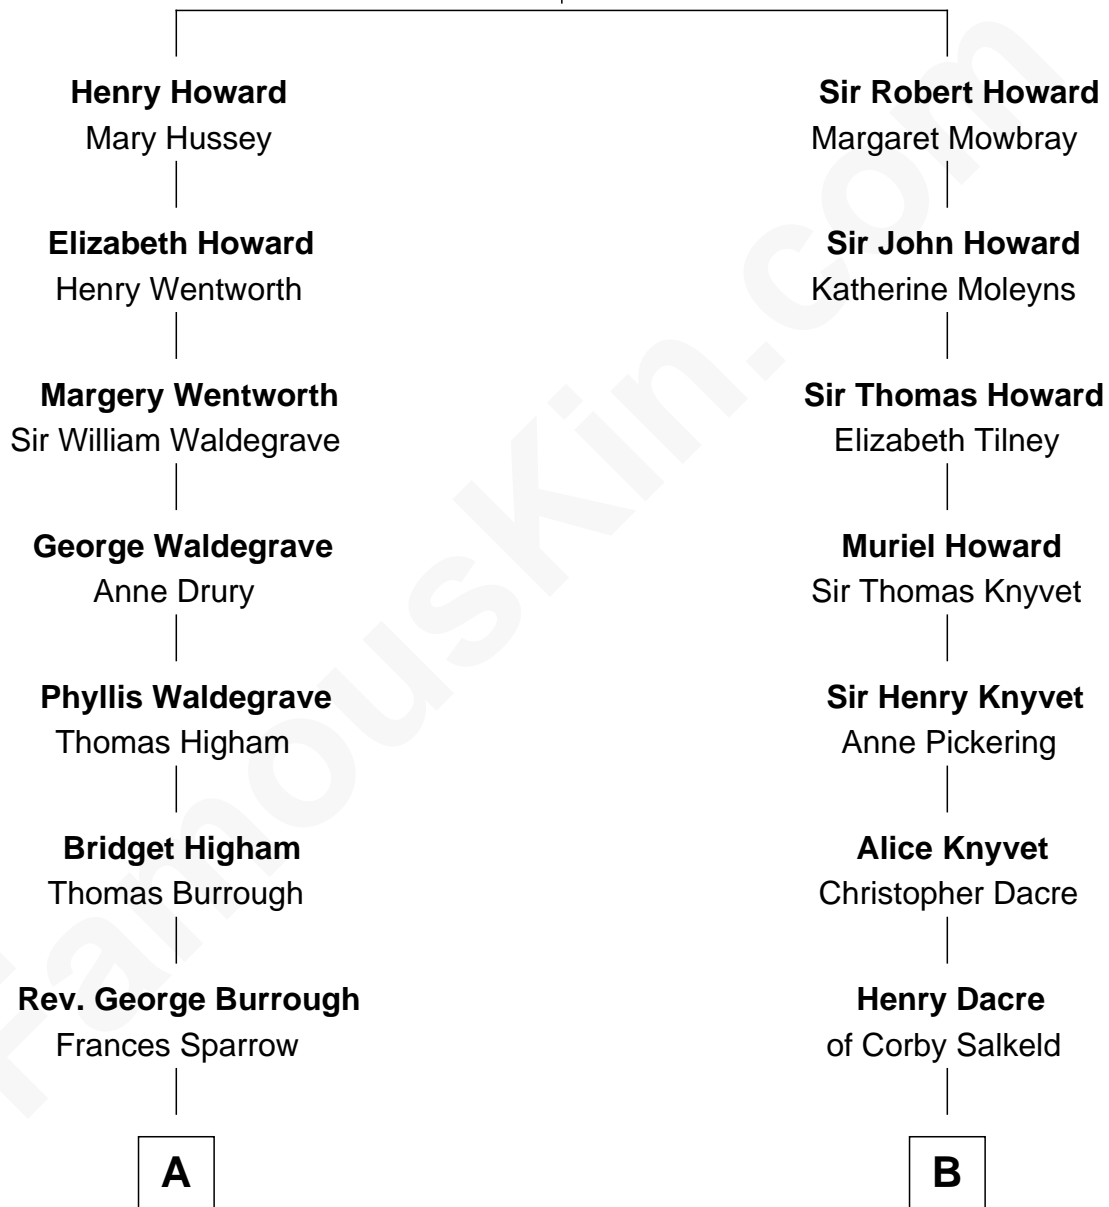

FamousKin.com

Relationship Chart of

Walt Disney

Co-Founder of The Walt Disney Company

16th cousin 1 time removed of

Tilda Swinton
Movie Actress

Sir John Howard
Alice Tendring

Tilda Swinton photo by [Nicolas Genin](#) ([CC BY-SA 2.0](#))