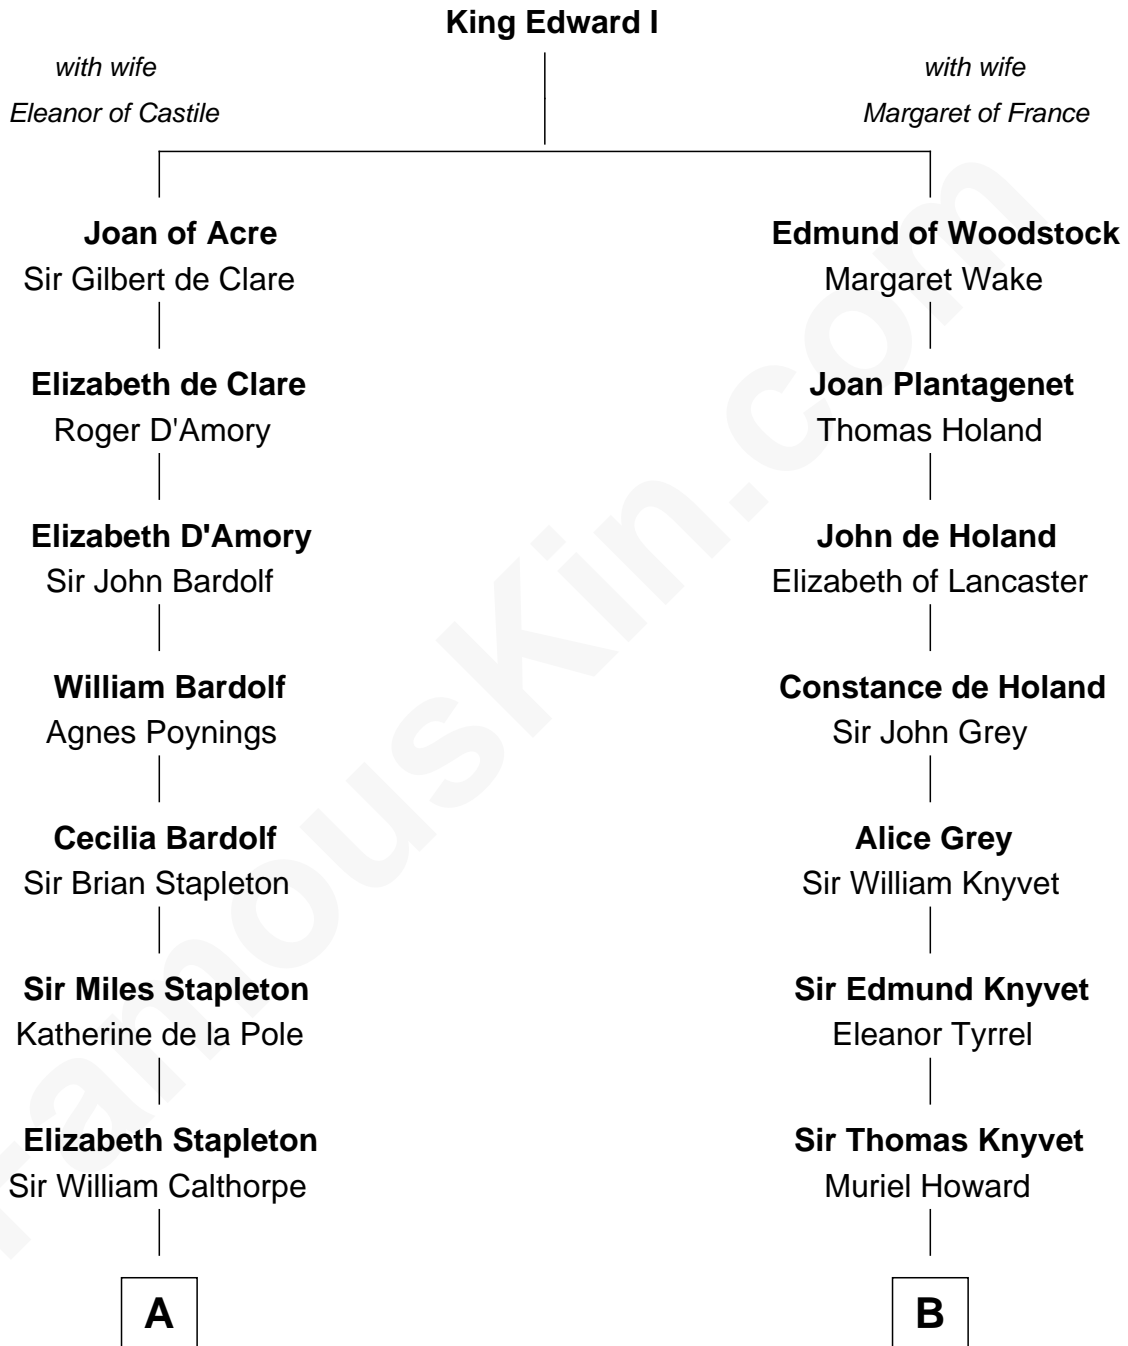

FamousKin.com

Relationship Chart of

Walt Disney

Co-Founder of The Walt Disney Company

20th cousin 1 time removed of

Tilda Swinton
Movie Actress

C

Fanny Johnson

John Call

Eber Call

Violette Lawrence

Charles Call

Henrietta Gross

Flora Call

Elias Charles Disney

Walt Disney