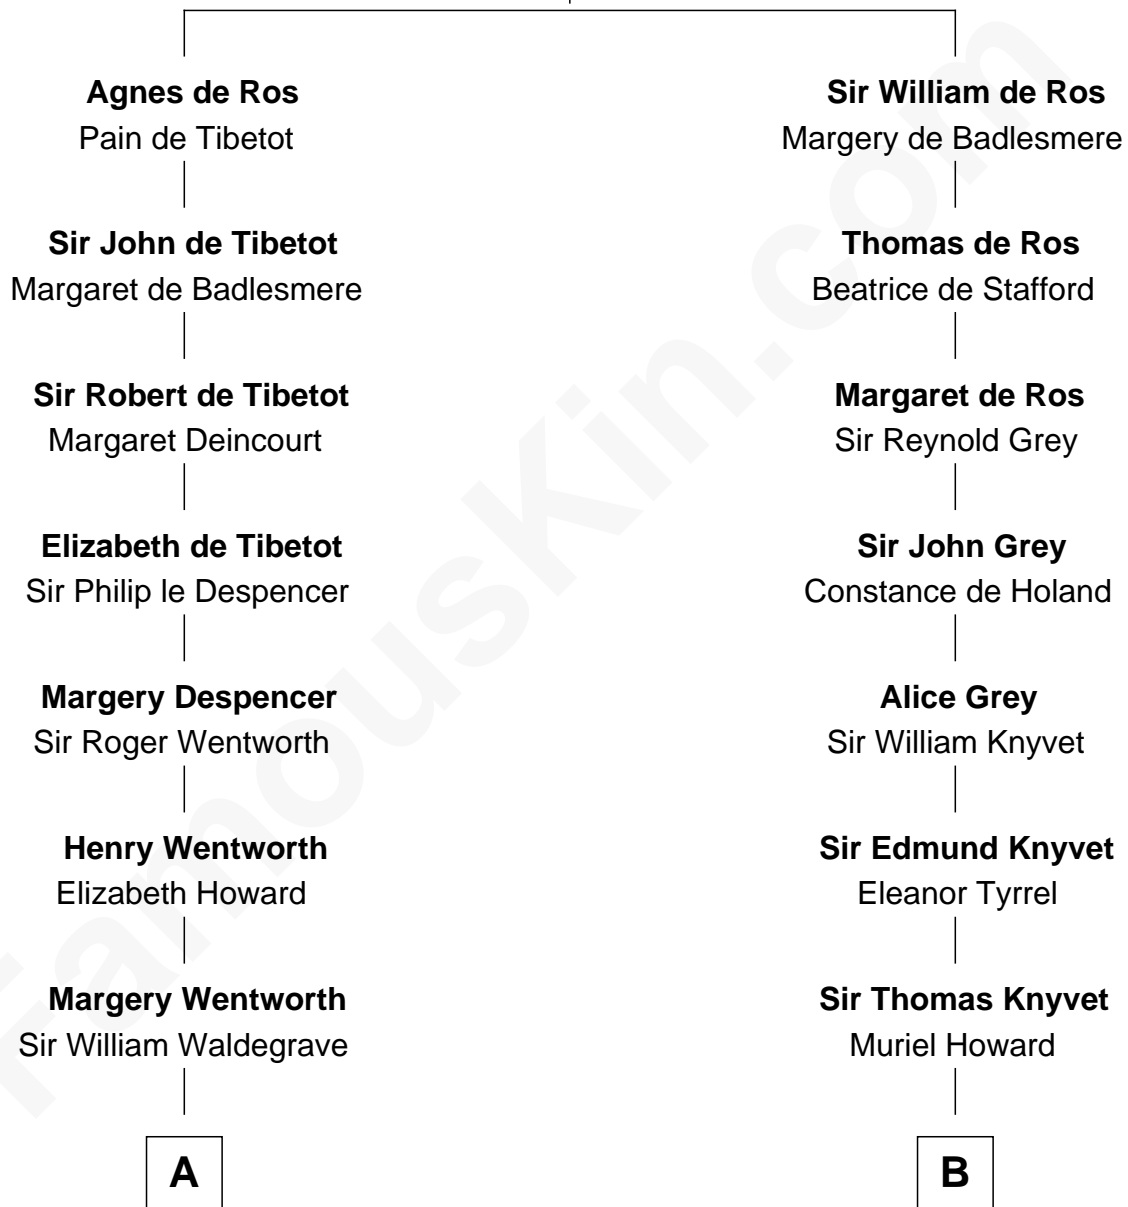

# FamousKin.com Relationship Chart of

**Walt Disney**

*Co-Founder of The Walt Disney Company*

20th cousin of

**Tilda Swinton**

*Movie Actress*

**William de Ros**

Maude de Vaux

**C**

**Eber Call**

Violette Lawrence

**Charles Call**

Henrietta Gross

**Flora Call**

Elias Charles Disney

**Walt Disney**

*Co-Founder of The Walt Disney Co.*

**D**

**Gertrude Clare Fetherstonhaugh**

Cecil George Herbert Alers-Hankey

**Mariora Beatrice Evelyn Rochfort Alers-Hankey**

Alan Henry Campbell Swinton

**Sir John Swinton**