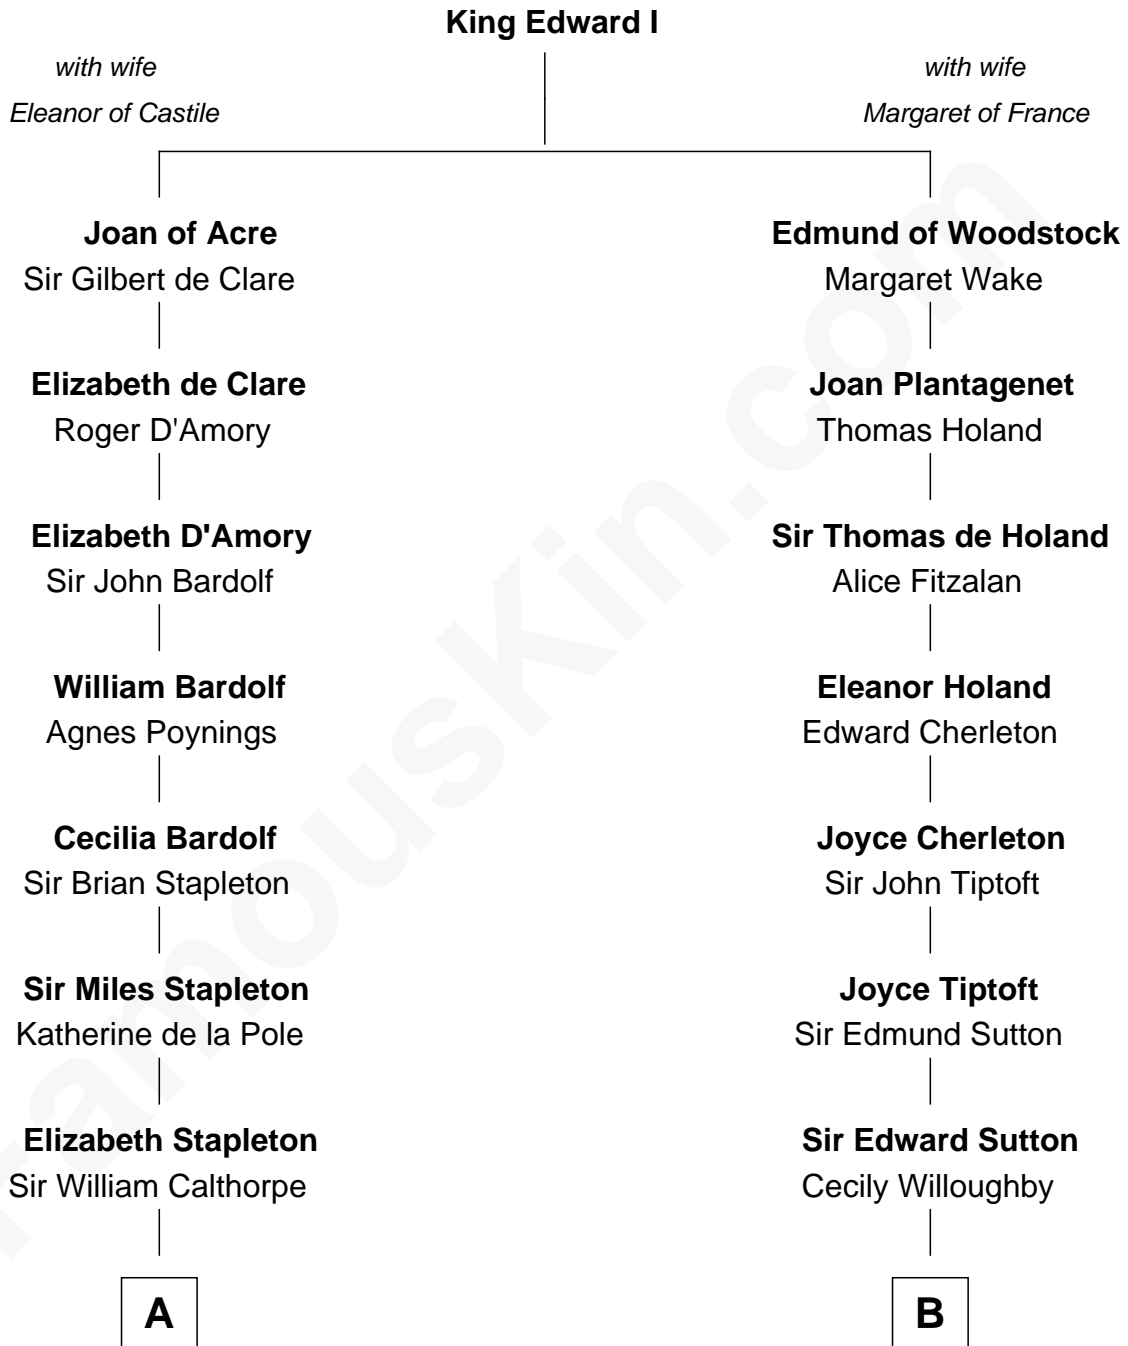

FamousKin.com

Relationship Chart of

Walt Disney

Co-Founder of The Walt Disney Company

16th cousin 5 times removed of

Jane (Appleton) Pierce

First Lady of President Franklin Pierce

C

Fanny Johnson

John Call

Eber Call

Violette Lawrence

Charles Call

Henrietta Gross

Flora Call

Elias Charles Disney