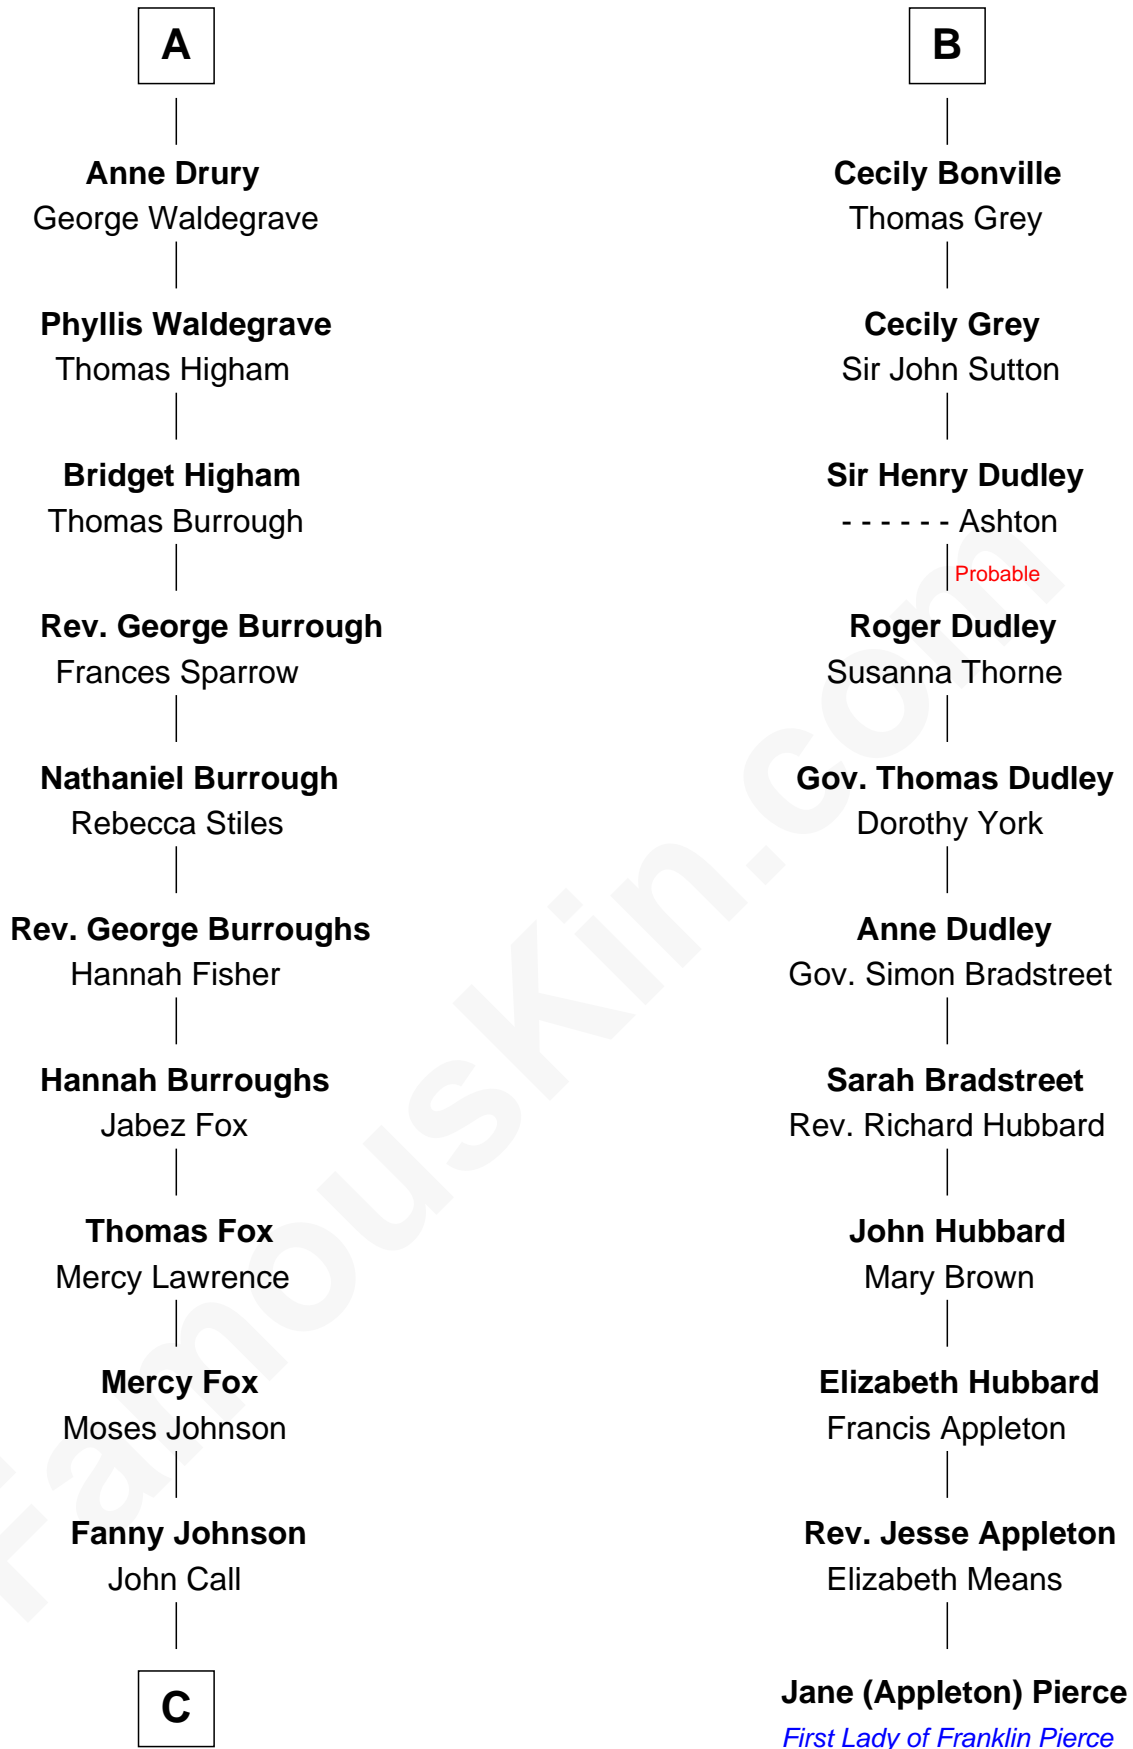

FamousKin.com

Relationship Chart of

Walt Disney

Co-Founder of The Walt Disney Company

17th cousin 3 times removed of

Jane (Appleton) Pierce

First Lady of President Franklin Pierce

Sir Gilbert de Clare

Margaret de Clare

Hugh de Audley

Margaret de Audley

Ralph de Stafford

Beatrice de Stafford

Thomas de Ros

Margaret de Ros

Sir Reynold Grey

Margaret Grey

Sir William Bonville

William Bonville

Elizabeth Harington

William Bonville

Katherine Neville

B

C

—
Eber Call

Violette Lawrence

—
Charles Call

Henrietta Gross

—
Flora Call

Elias Charles Disney

—
Walt Disney

Co-Founder of The Walt Disney Co.