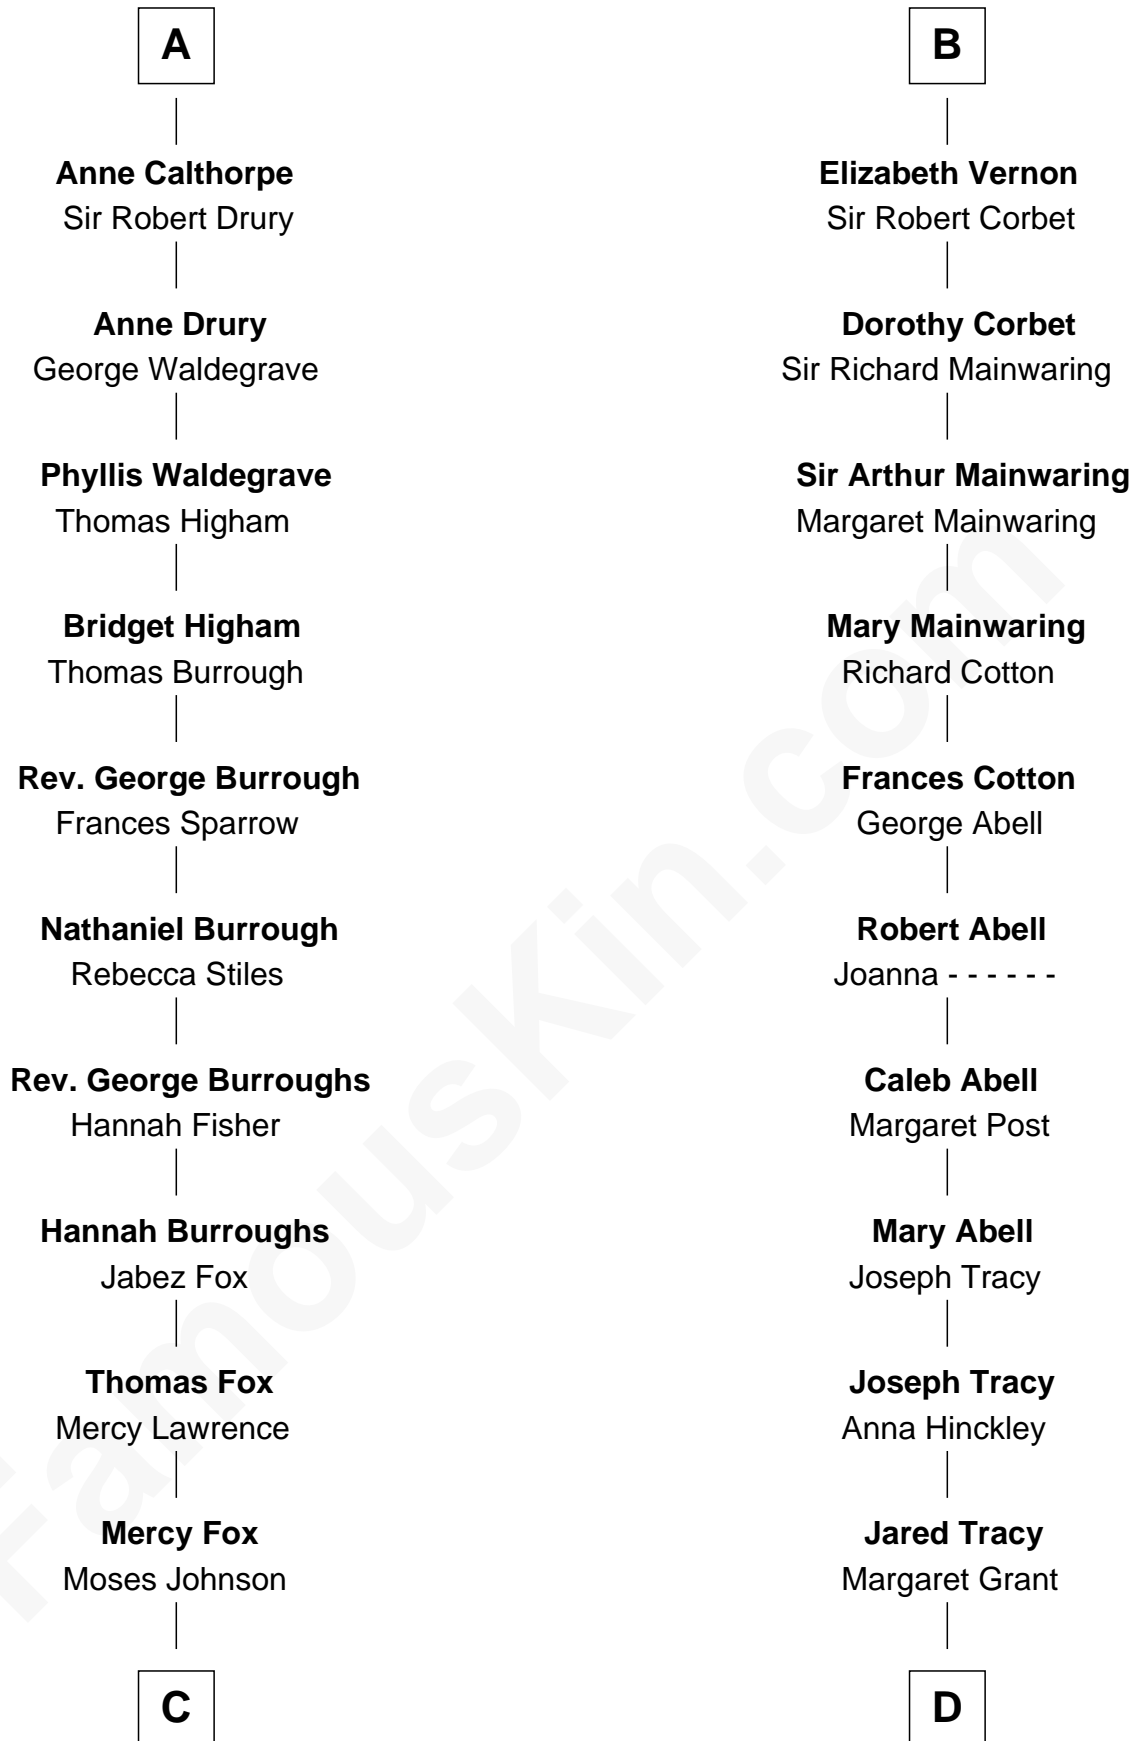

FamousKin.com Relationship Chart of

Walt Disney

Co-Founder of The Walt Disney Company

21st cousin of

Henry Sturgis Morgan

Co-Founder of Morgan Stanley

King Edward I
Eleanor of Castile

C

Fanny Johnson

John Call

Eber Call

Violette Lawrence

Charles Call

Henrietta Gross

Flora Call

Elias Charles Disney