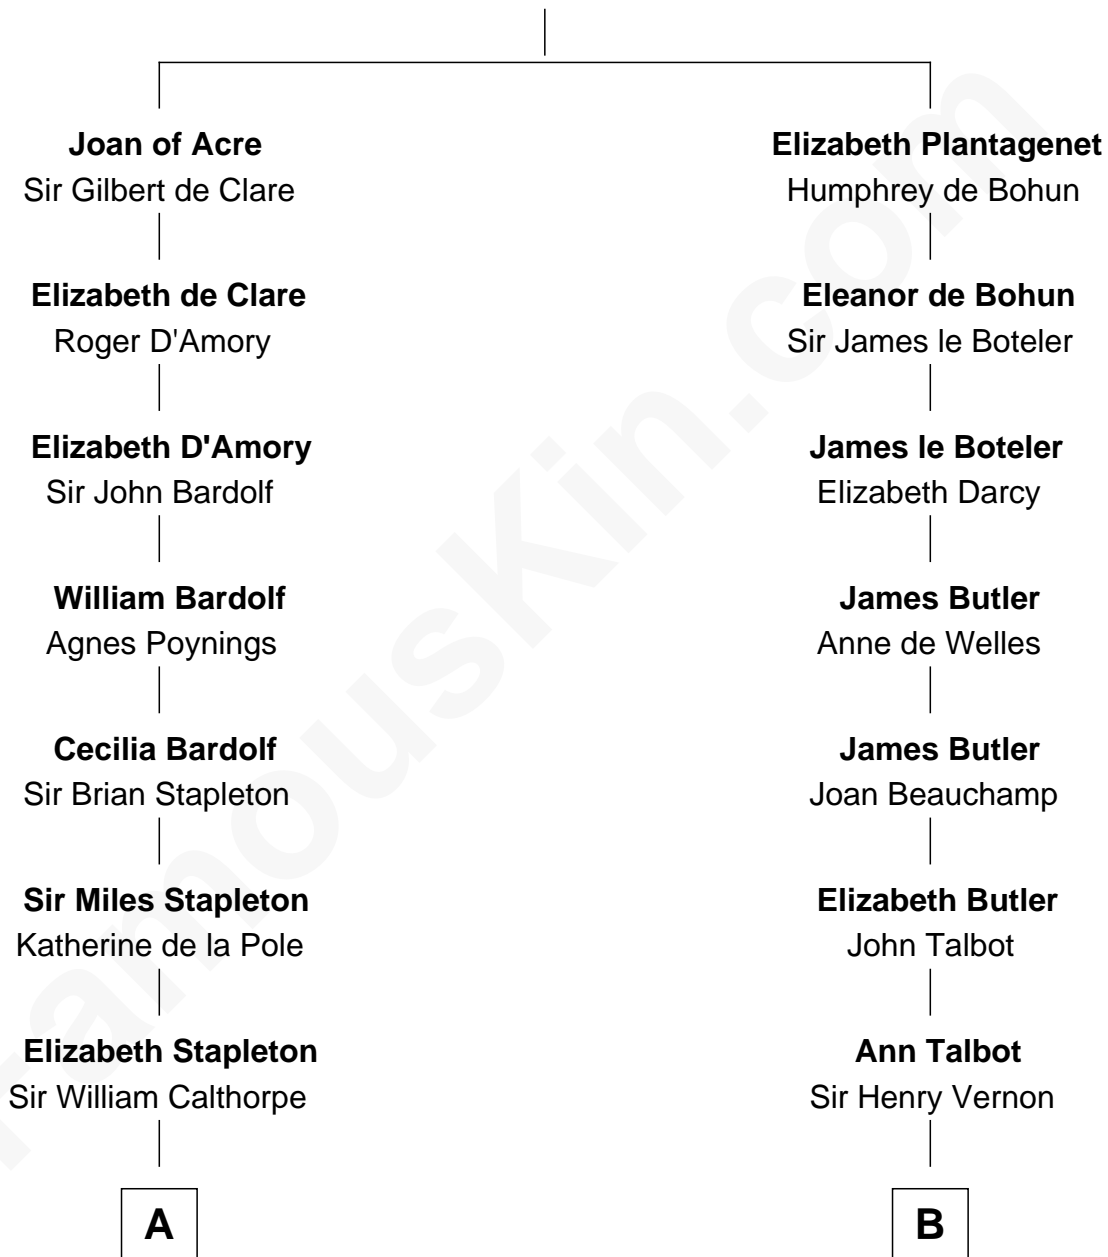

FamousKin.com Relationship Chart of

Walt Disney

Co-Founder of The Walt Disney Company

21st cousin of

Henry Sturgis Morgan

Co-Founder of Morgan Stanley

King Edward I
Eleanor of Castile

C

Fanny Johnson

John Call

Eber Call

Violette Lawrence

Charles Call

Henrietta Gross

Flora Call

Elias Charles Disney