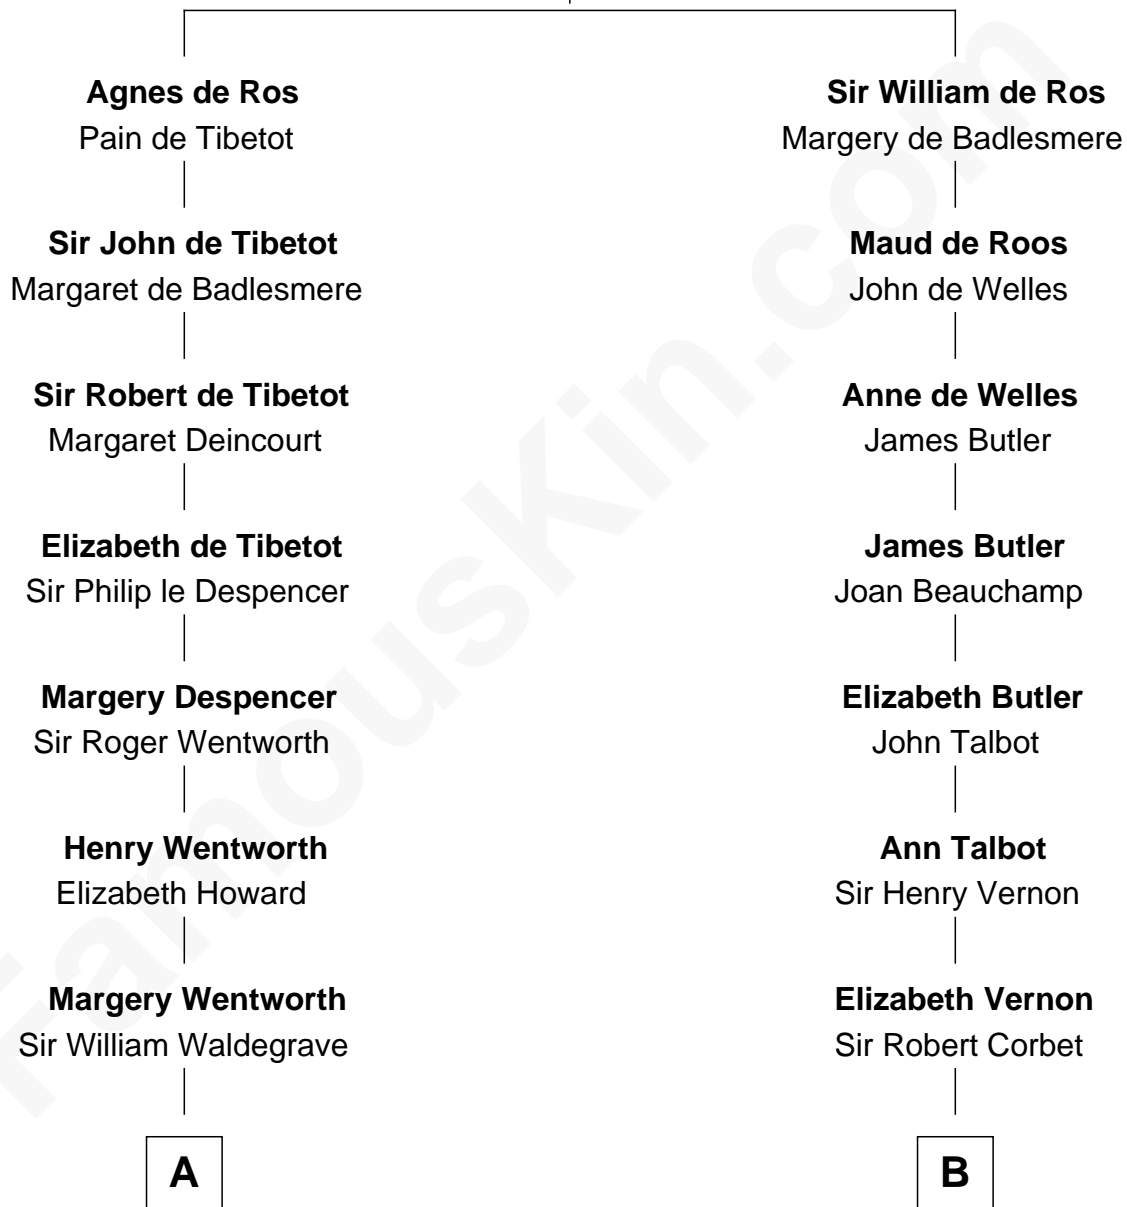

FamousKin.com Relationship Chart of

Walt Disney

Co-Founder of The Walt Disney Company

20th cousin of

Henry Sturgis Morgan

Co-Founder of Morgan Stanley

William de Ros
Maude de Vaux

C

Eber Call
Violette Lawrence

Charles Call
Henrietta Gross

Flora Call
Elias Charles Disney

Walt Disney
Co-Founder of The Walt Disney Co.

D

Charles F. Tracy
Louisa Kirkland

Frances Louisa Tracy
John Pierpont Morgan