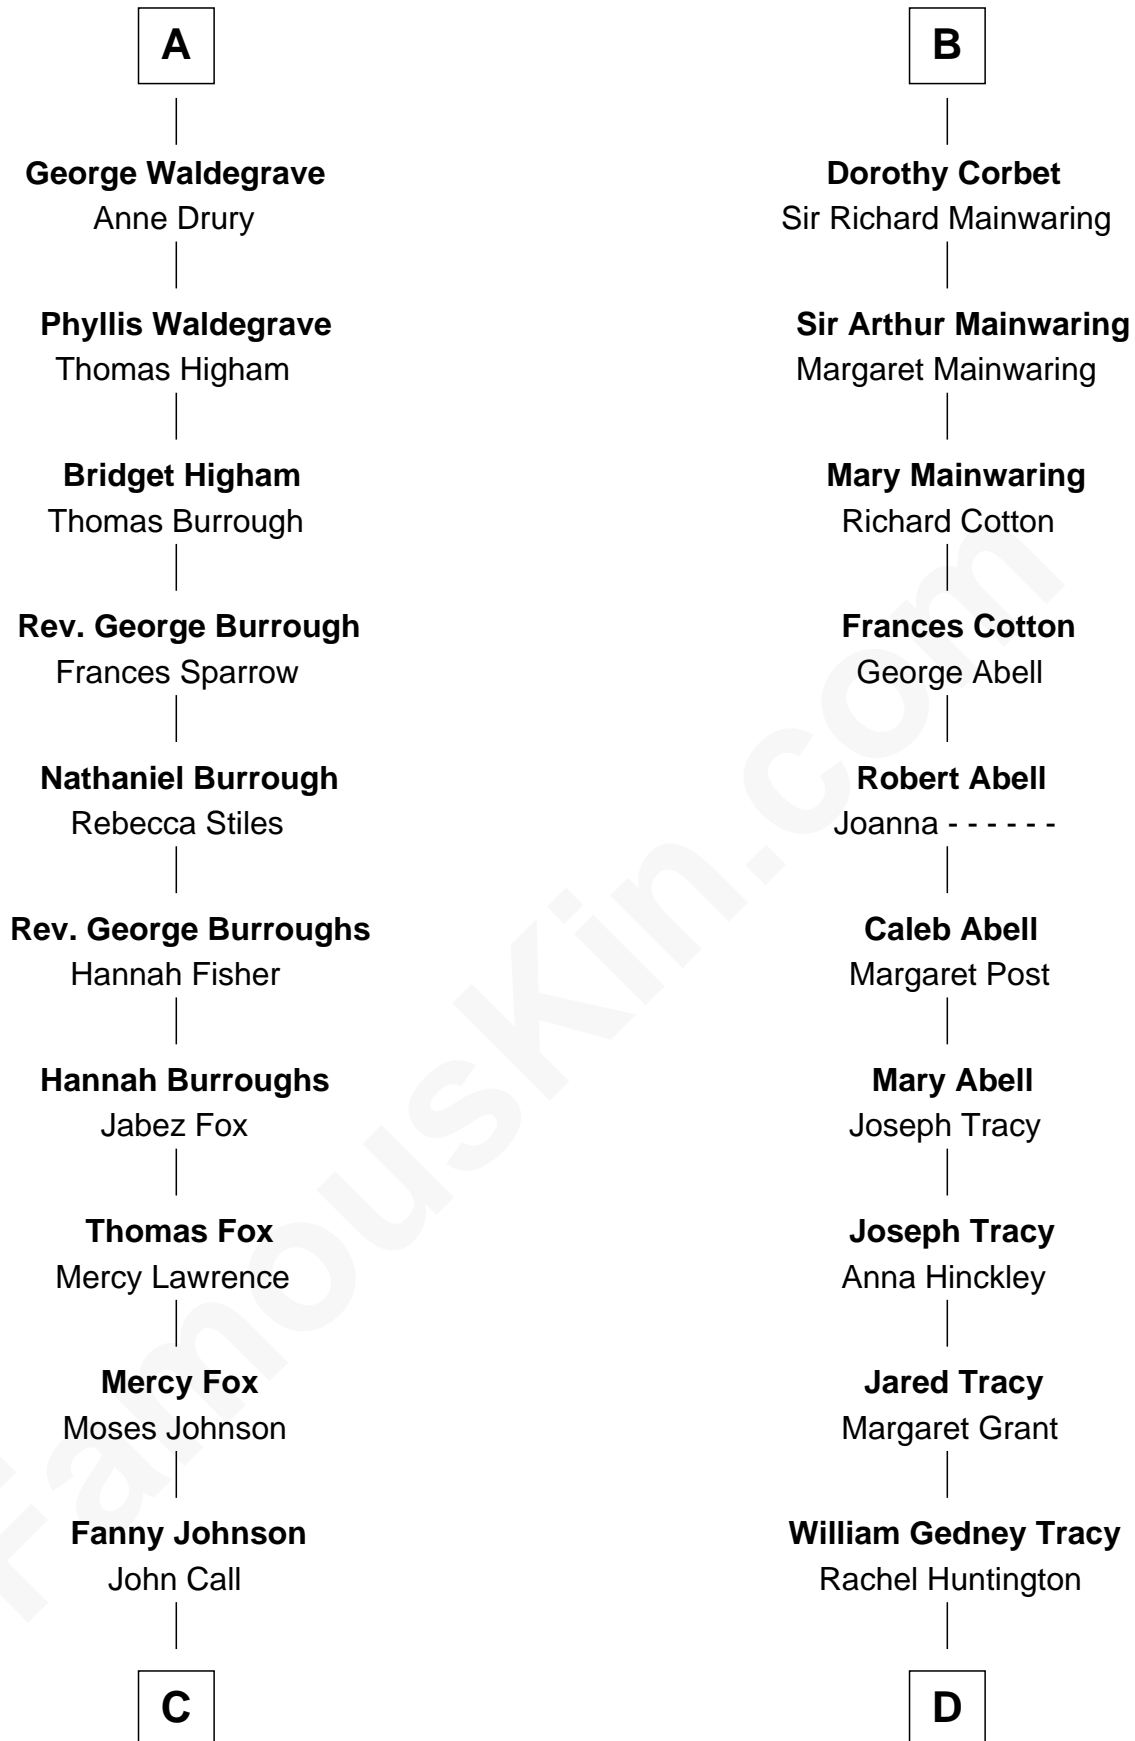

FamousKin.com Relationship Chart of

Walt Disney

Co-Founder of The Walt Disney Company

20th cousin of

Henry Sturgis Morgan

Co-Founder of Morgan Stanley

William de Ros
Maude de Vaux

C

Eber Call
Violette Lawrence

Charles Call
Henrietta Gross

Flora Call
Elias Charles Disney

Walt Disney
Co-Founder of The Walt Disney Co.

D

Charles F. Tracy
Louisa Kirkland

Frances Louisa Tracy
John Pierpont Morgan