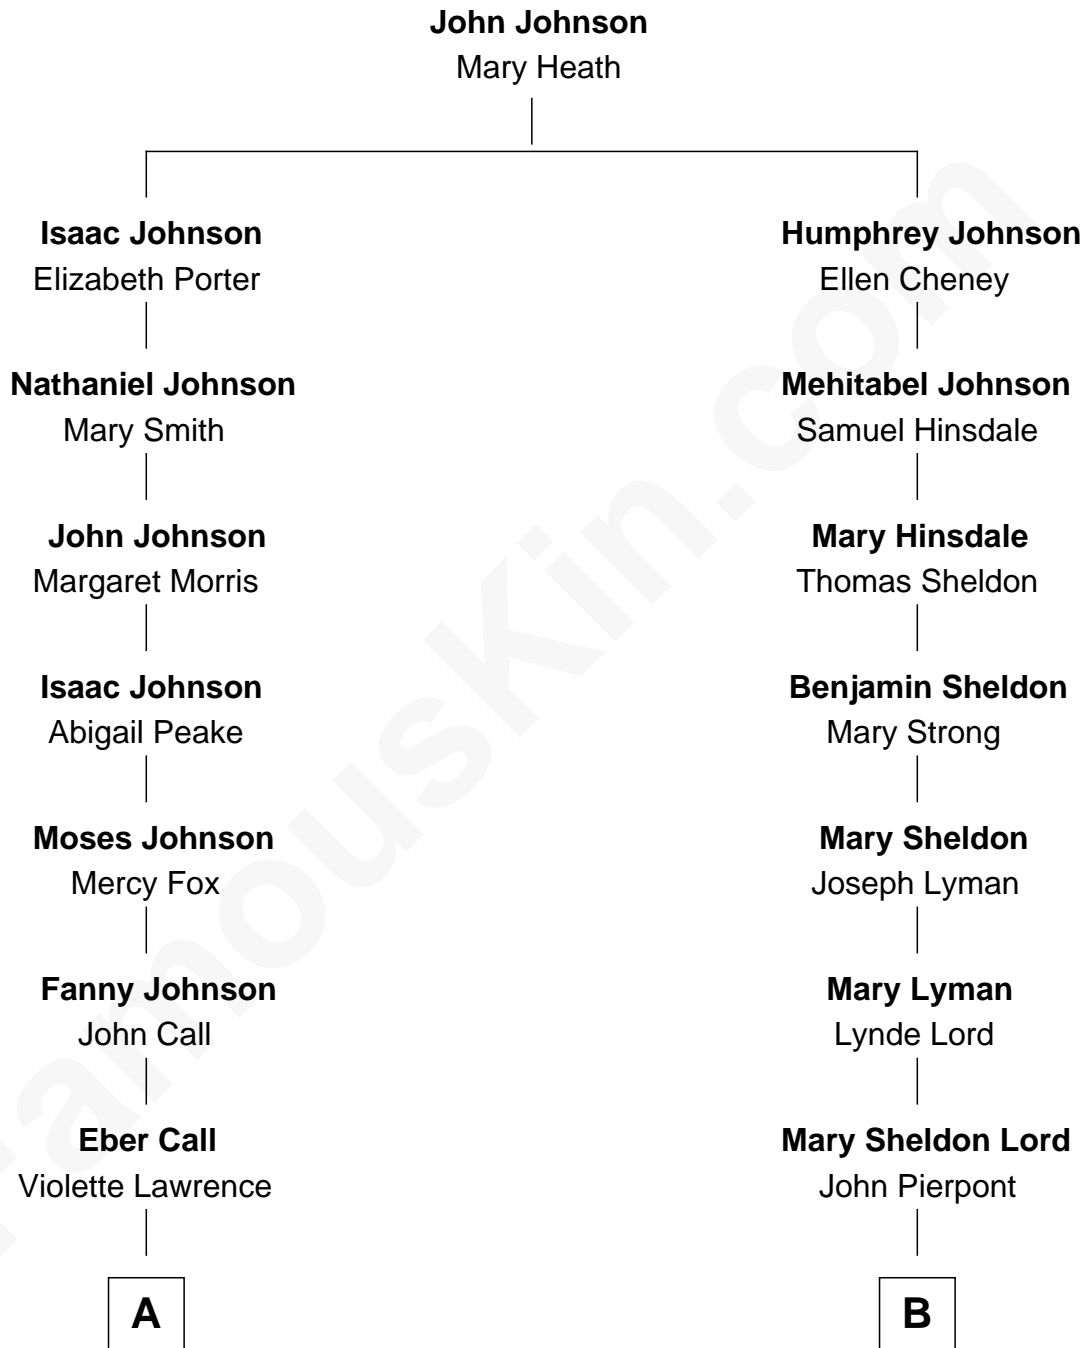

FamousKin.com

Relationship Chart of

Walt Disney

Co-Founder of The Walt Disney Company

9th cousin 1 time removed of

Henry Sturgis Morgan

Co-Founder of Morgan Stanley

A

Charles Call
Henrietta Gross

Flora Call
Elias Charles Disney

Walt Disney
Co-Founder of The Walt Disney Co.

B

Juliet Pierpont
Junius Spencer Morgan

John Pierpont Morgan
Frances Louisa Tracy

John Pierpont Morgan
Jane Norton Grew