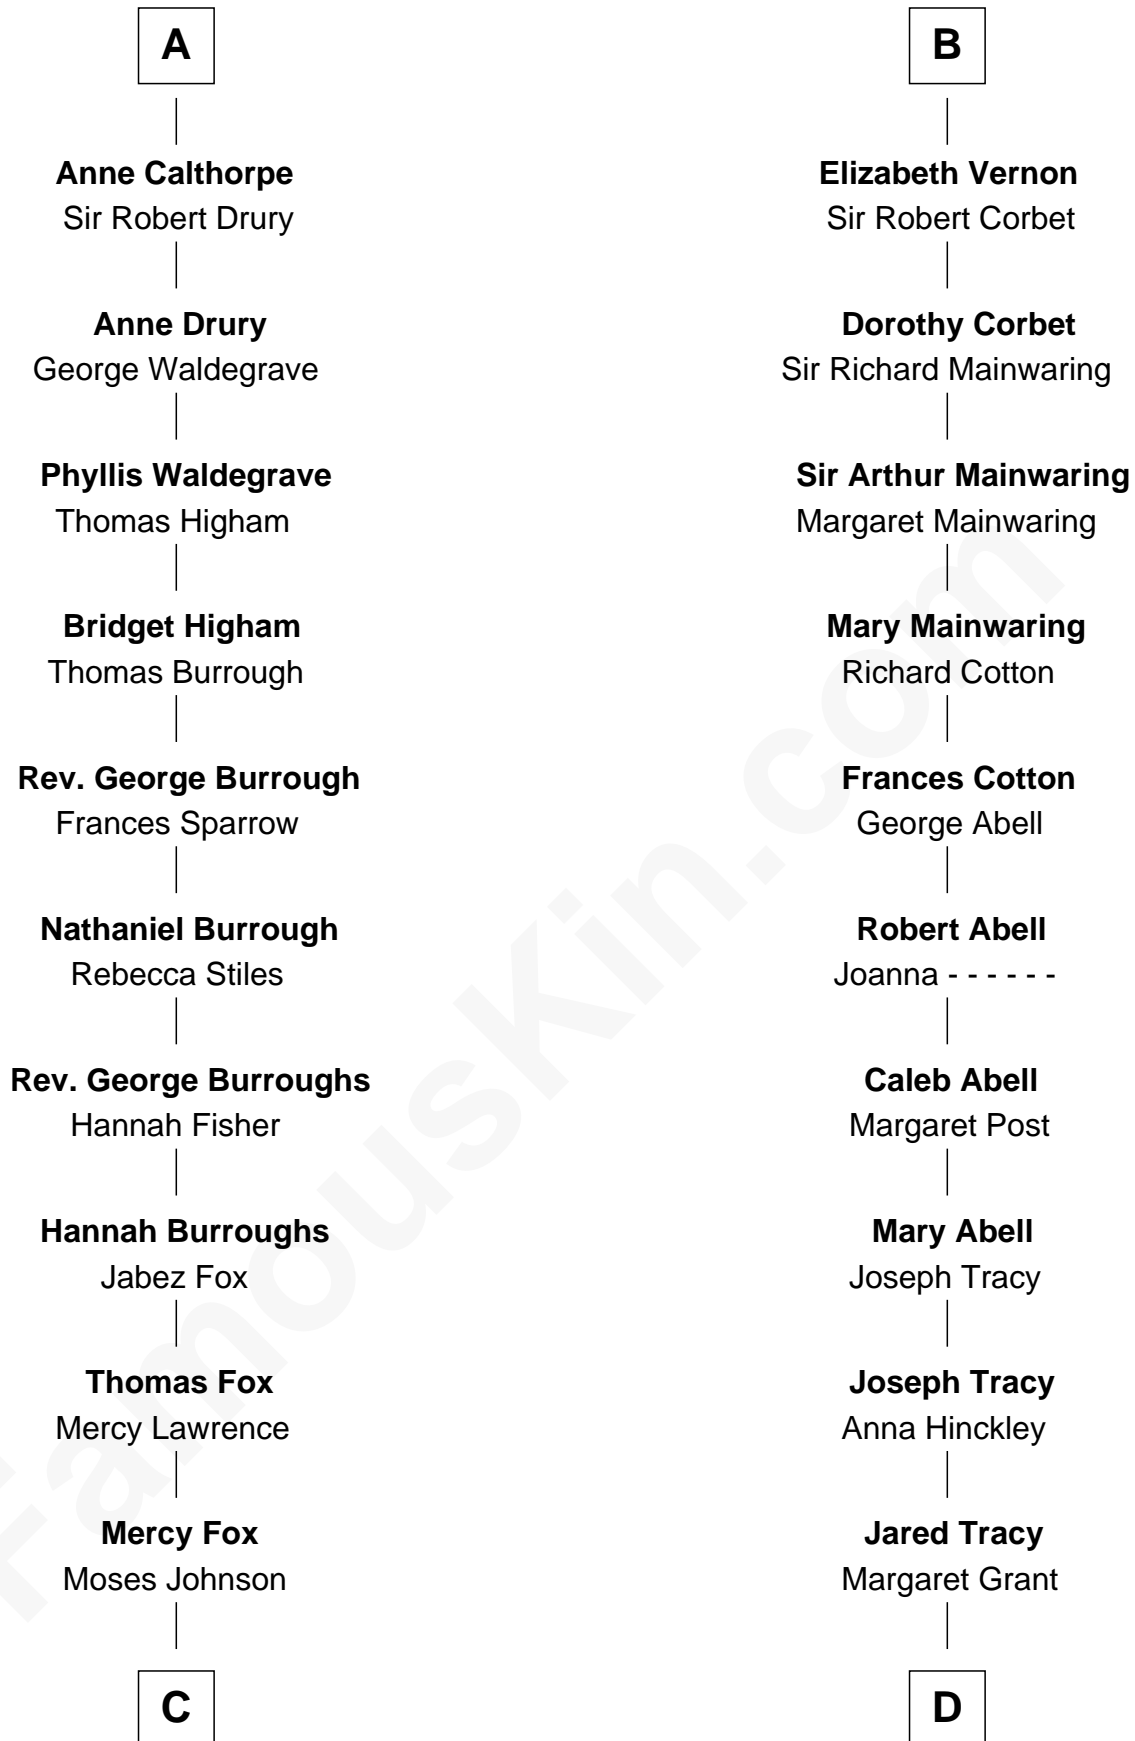

## Relationship Chart of

### Walt Disney

Co-Founder of The Walt Disney Company

20th cousin 1 time removed of

### J.P. Morgan, Jr.

American Banker and Philanthropist

**King Edward I**  
Eleanor of Castile

**C**

**Fanny Johnson**

John Call

**Eber Call**

Violette Lawrence