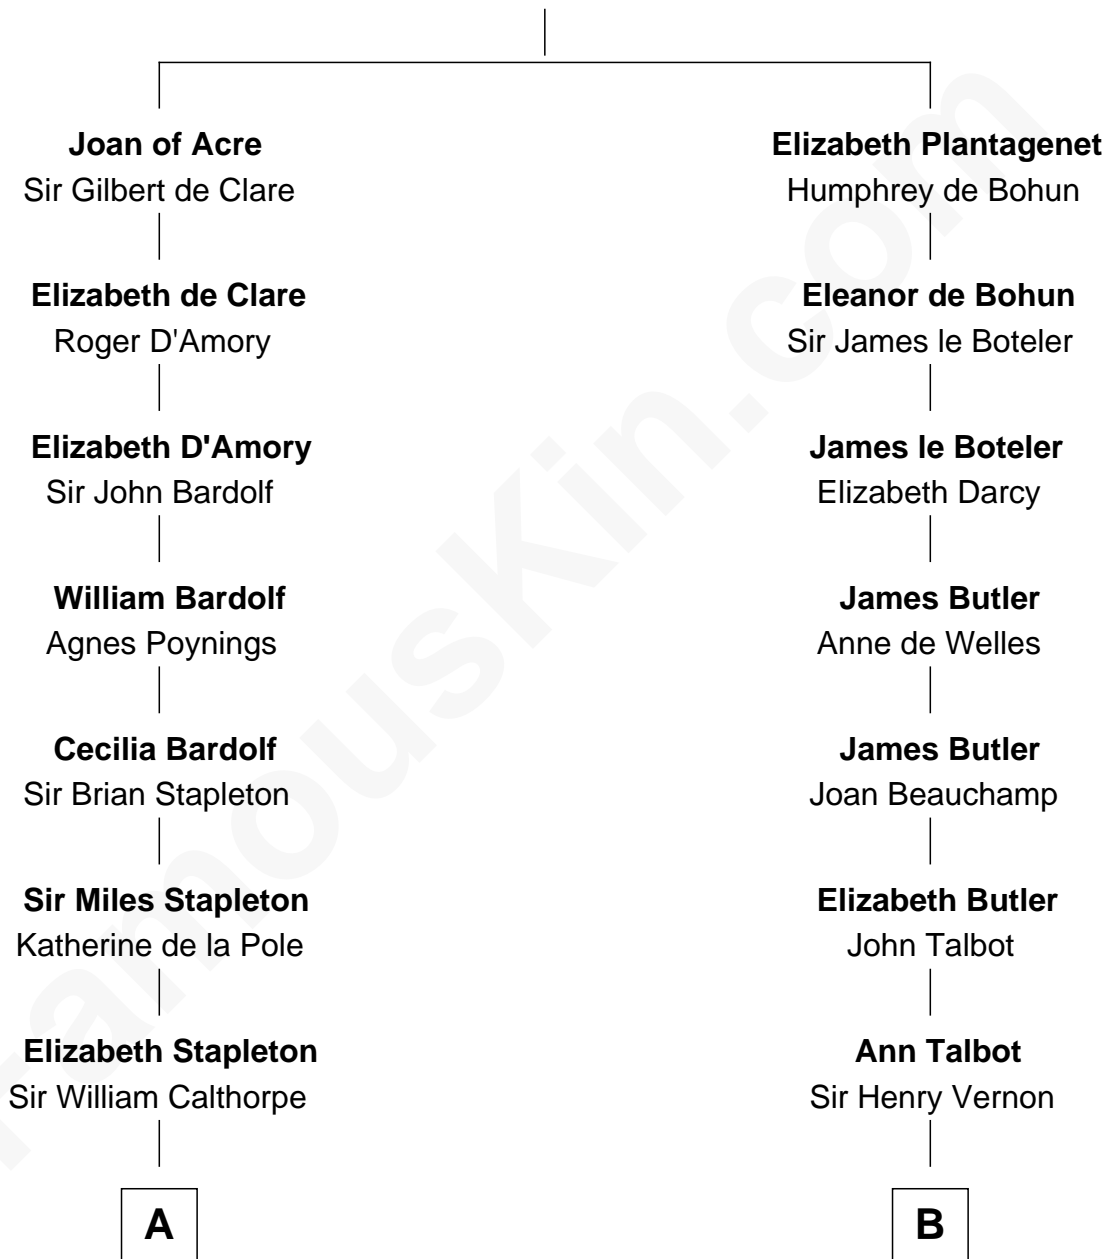

## Relationship Chart of

### Walt Disney

Co-Founder of The Walt Disney Company

20th cousin 1 time removed of

### J.P. Morgan, Jr.

American Banker and Philanthropist

**King Edward I**  
Eleanor of Castile

**C**

**Fanny Johnson**

John Call

**Eber Call**

Violette Lawrence